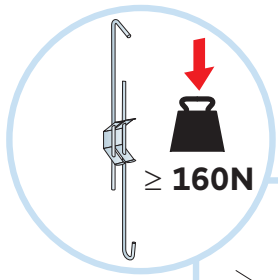

Ecophon Hygiene™ Black A Edge

600 x 600
1200 x 600

IG675C4

© Saint-Gobain Ecophon AB

<p>① Ecophon Hygiene™ Black A 600 x 600/1200 x 600</p>	<p>⑦ Connect Hygiene clip 20 (for 20 mm tiles)</p> 
<p>② Connect T24 Main runner</p> 	<p>⑧ Connect Adjustable hanger</p> 
<p>③ Connect T24 Cross tee, L=1200</p> 	<p>⑨ Connect Anchor Screw C4 (for c4 environments)</p> 
<p>④ Connect T24 Cross tee, L=600</p> 	<p>⑩ Connect fixing Plate C4 (for c4 environments)</p> 
<p>⑤ Connect Channel trim (for 20 mm tiles)</p> 	<p>⑪ Connect Installation Screw C4 (for c4 environments)</p> 
<p>⑥ Connect Demo Clip 20 C4, (where access is needed)</p> 	

1

2

5

6

7

7¹

8

8¹

9

600 x 600 → 10
1200 x 600 → 11

10

11

12