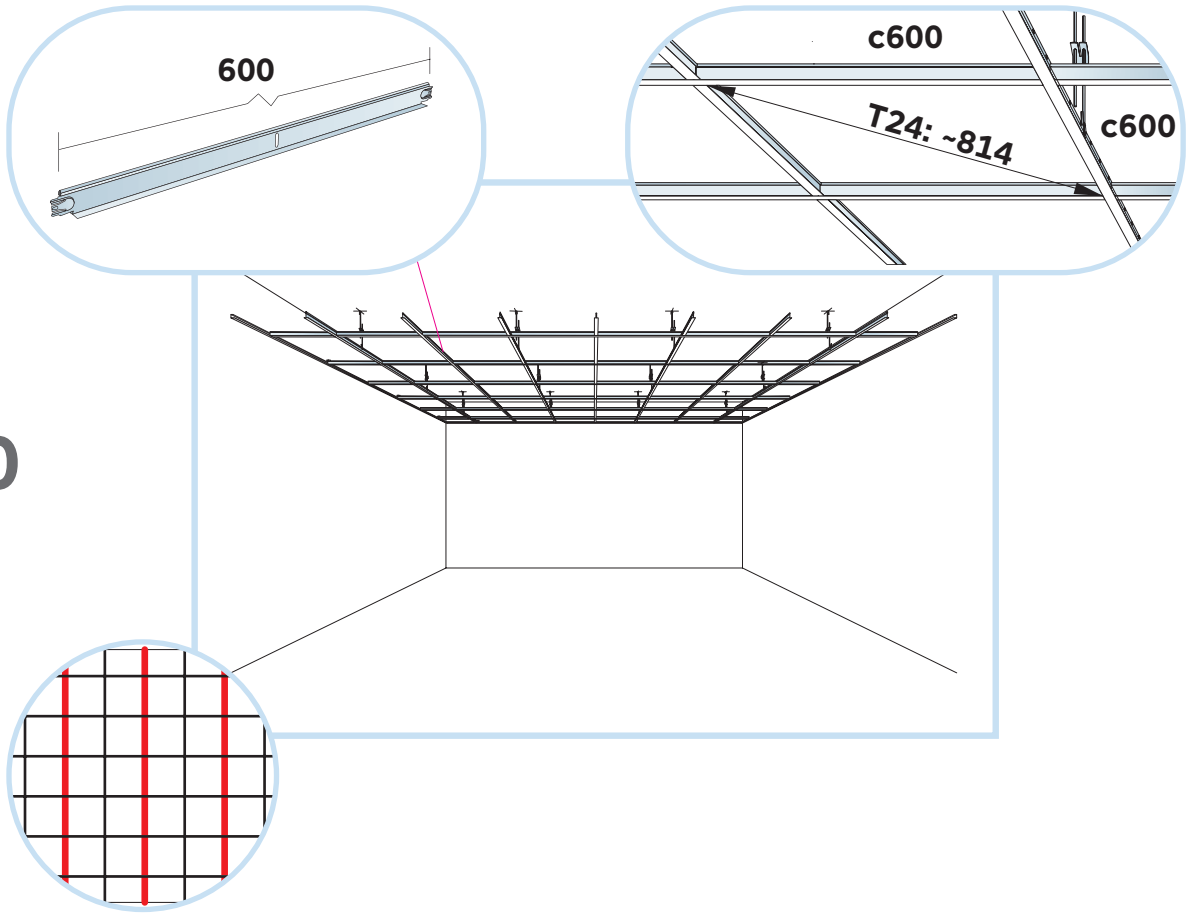

Ecophon Hygiene™ Black A Edge

600 x 600
1200 x 600

IG675C4

© Saint-Gobain Ecophon AB

<p>① Ecophon Hygiene™ Black A 600 x 600/1200 x 600</p>	<p>⑦ Connect Hygiene clip 20 (for 20 mm tiles)</p> 
<p>② Connect T24 Main runner</p> 	<p>⑧ Connect Adjustable hanger</p> 
<p>③ Connect T24 Cross tee, L=1200</p> 	<p>⑨ Connect Anchor Screw C4 (for c4 environments)</p> 
<p>④ Connect T24 Cross tee, L=600</p> 	<p>⑩ Connect fixing Plate C4 (for c4 environments)</p> 
<p>⑤ Connect Channel trim (for 20 mm tiles)</p> 	<p>⑪ Connect Installation Screw C4 (for c4 environments)</p> 
<p>⑥ Connect Demo Clip 20 C4, (where access is needed)</p> 	

1

2

5

6

7

7¹

8

8¹

9

600 x 600 → 10
1200 x 600 → 11

10

11

12