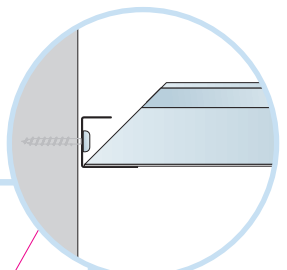

Ecophon Hygiene™ Black A Edge

600 x 600
1200 x 600

IG675C4

© Saint-Gobain Ecophon AB

<p>① Ecophon Hygiene™ Black A 600 x 600/1200 x 600</p>	<p>⑦ Connect Hygiene clip 20 (for 20 mm tiles)</p> 
<p>② Connect T24 Main runner</p> 	<p>⑧ Connect Adjustable hanger</p> 
<p>③ Connect T24 Cross tee, L=1200</p> 	<p>⑨ Connect Anchor Screw C4 (for c4 environments)</p> 
<p>④ Connect T24 Cross tee, L=600</p> 	<p>⑩ Connect fixing Plate C4 (for c4 environments)</p> 
<p>⑤ Connect Channel trim (for 20 mm tiles)</p> 	<p>⑪ Connect Installation Screw C4 (for c4 environments)</p> 
<p>⑥ Connect Demo Clip 20 C4, (where access is needed)</p> 	

1

2

5

6

7

7¹

8

8¹

9

600 x 600 → 10
1200 x 600 → 11

10

11

12