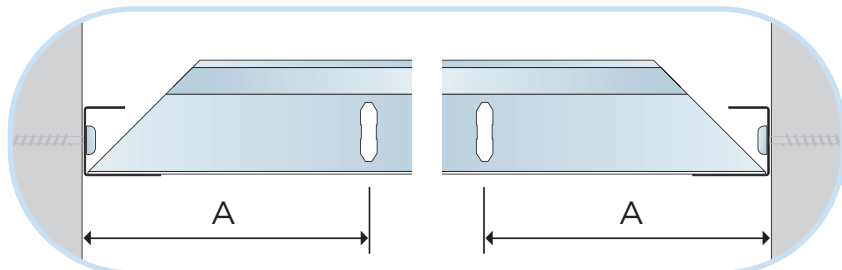

Ecophon Hygiene™ Black A Edge

600 x 600
1200 x 600

IG675C4

© Saint-Gobain Ecophon AB

<p>① Ecophon Hygiene™ Black A 600 x 600/1200 x 600</p>	<p>⑦ Connect Hygiene clip 20 (for 20 mm tiles)</p> 
<p>② Connect T24 Main runner</p> 	<p>⑧ Connect Adjustable hanger</p> 
<p>③ Connect T24 Cross tee, L=1200</p> 	<p>⑨ Connect Anchor Screw C4 (for c4 environments)</p> 
<p>④ Connect T24 Cross tee, L=600</p> 	<p>⑩ Connect fixing Plate C4 (for c4 environments)</p> 
<p>⑤ Connect Channel trim (for 20 mm tiles)</p> 	<p>⑪ Connect Installation Screw C4 (for c4 environments)</p> 
<p>⑥ Connect Demo Clip 20 C4, (where access is needed)</p> 	

1

2

5

6

7

7¹

8

8¹

9

600 x 600 → 10
1200 x 600 → 11

10

11

12