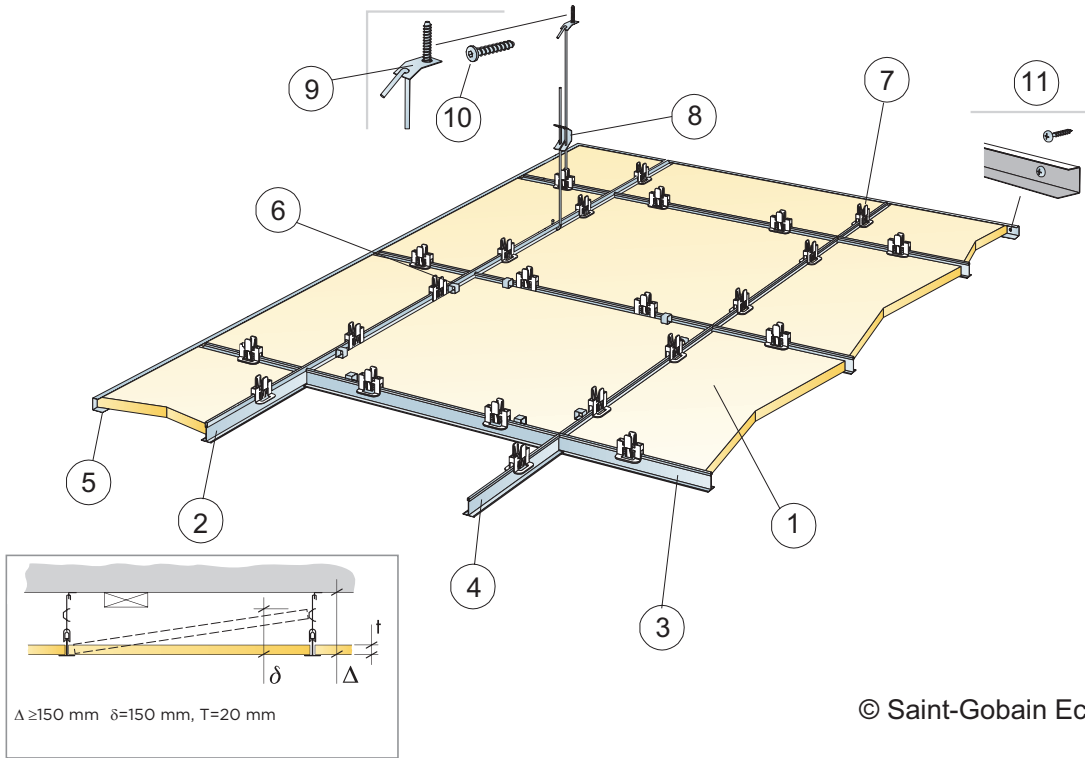

Ecophon Hygiene™ Black A Edge

600 x 600
1200 x 600

IG675C4

© Saint-Gobain Ecophon AB

<p>① Ecophon Hygiene™ Black A 600 x 600/1200 x 600</p>	<p>⑦ Connect Hygiene clip 20 (for 20 mm tiles)</p> 
<p>② Connect T24 Main runner</p> 	<p>⑧ Connect Adjustable hanger</p> 
<p>③ Connect T24 Cross tee, L=1200</p> 	<p>⑨ Connect Anchor Screw C4 (for c4 environments)</p> 
<p>④ Connect T24 Cross tee, L=600</p> 	<p>⑩ Connect fixing Plate C4 (for c4 environments)</p> 
<p>⑤ Connect Channel trim (for 20 mm tiles)</p> 	<p>⑪ Connect Installation Screw C4 (for c4 environments)</p> 
<p>⑥ Connect Demo Clip 20 C4, (where access is needed)</p> 	

9

600 x 600 → 10
1200 x 600 → 11

10

11

12