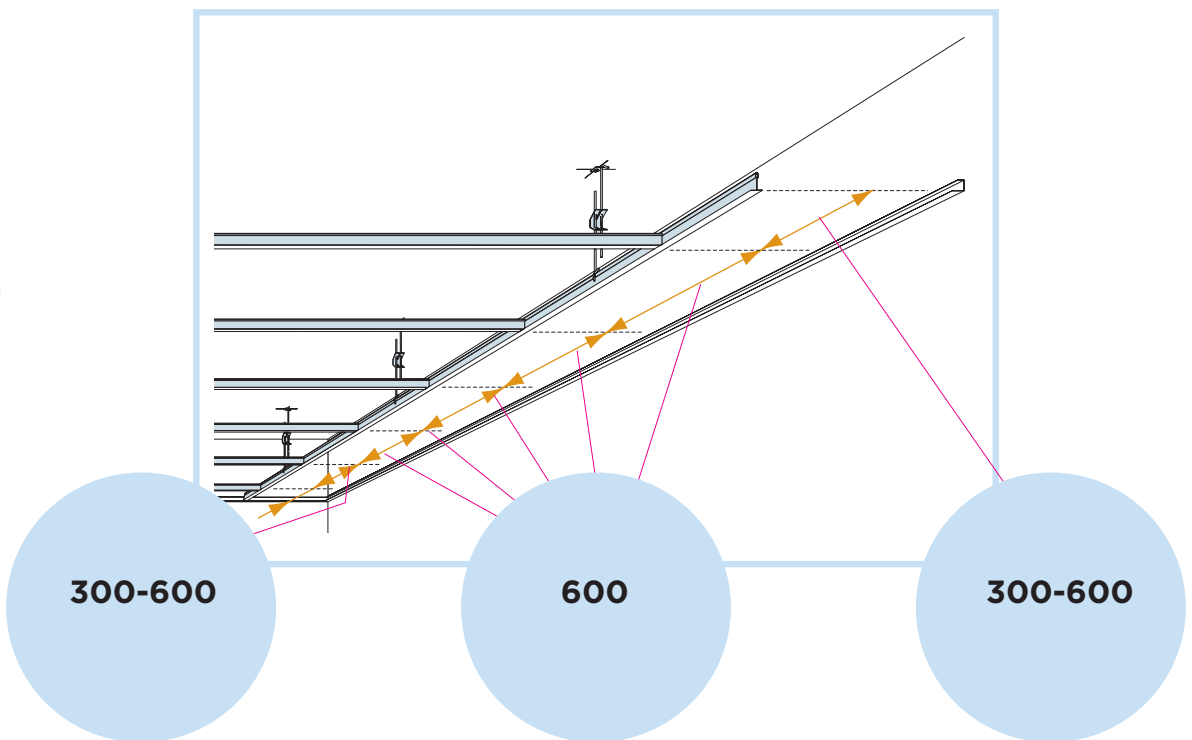

Ecophon Hygiene™ Black A Edge

600 x 600
1200 x 600

IG675C4

© Saint-Gobain Ecophon AB

<p>① Ecophon Hygiene™ Black A 600 x 600/1200 x 600</p>	<p>⑦ Connect Hygiene clip 20 (for 20 mm tiles)</p> 
<p>② Connect T24 Main runner</p> 	<p>⑧ Connect Adjustable hanger</p> 
<p>③ Connect T24 Cross tee, L=1200</p> 	<p>⑨ Connect Anchor Screw C4 (for c4 environments)</p> 
<p>④ Connect T24 Cross tee, L=600</p> 	<p>⑩ Connect fixing Plate C4 (for c4 environments)</p> 
<p>⑤ Connect Channel trim (for 20 mm tiles)</p> 	<p>⑪ Connect Installation Screw C4 (for c4 environments)</p> 
<p>⑥ Connect Demo Clip 20 C4, (where access is needed)</p> 	

1

2

5

6

7

7¹

8

8¹

9

600 x 600 → 10
1200 x 600 → 11

10

11

12