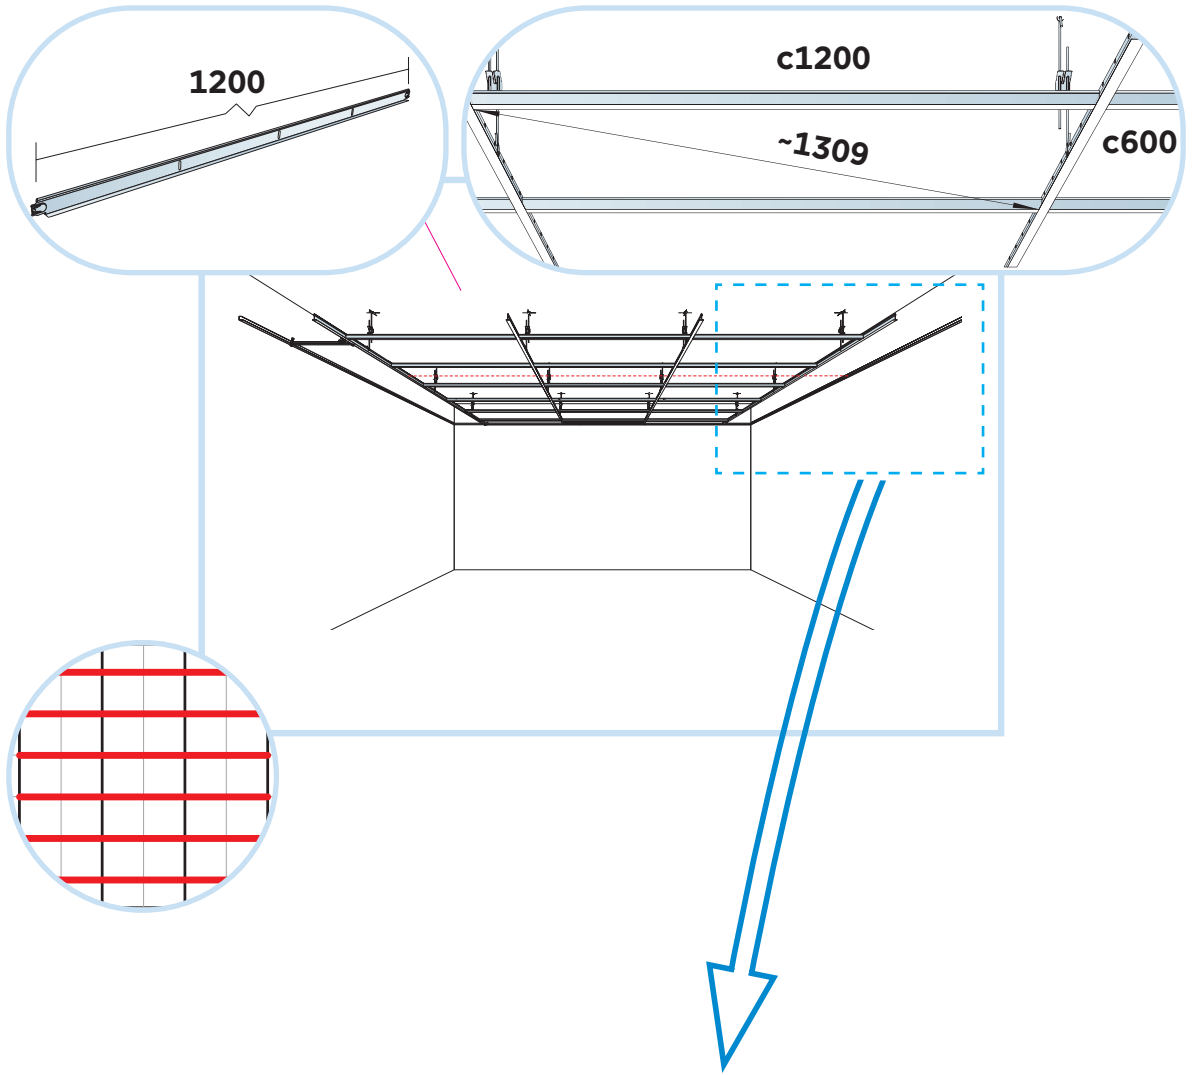

Ecophon Hygiene™ Black A Edge

600 x 600
1200 x 600

IG675C4

© Saint-Gobain Ecophon AB

<p>① Ecophon Hygiene™ Black A 600 x 600/1200 x 600</p>	<p>⑦ Connect Hygiene clip 20 (for 20 mm tiles)</p> 
<p>② Connect T24 Main runner</p> 	<p>⑧ Connect Adjustable hanger</p> 
<p>③ Connect T24 Cross tee, L=1200</p> 	<p>⑨ Connect Anchor Screw C4 (for c4 environments)</p> 
<p>④ Connect T24 Cross tee, L=600</p> 	<p>⑩ Connect fixing Plate C4 (for c4 environments)</p> 
<p>⑤ Connect Channel trim (for 20 mm tiles)</p> 	<p>⑪ Connect Installation Screw C4 (for c4 environments)</p> 
<p>⑥ Connect Demo Clip 20 C4, (where access is needed)</p> 	

1

2

5

6

7

7¹

8

8¹

9

600 x 600 → 10
1200 x 600 → 11

10

11

12