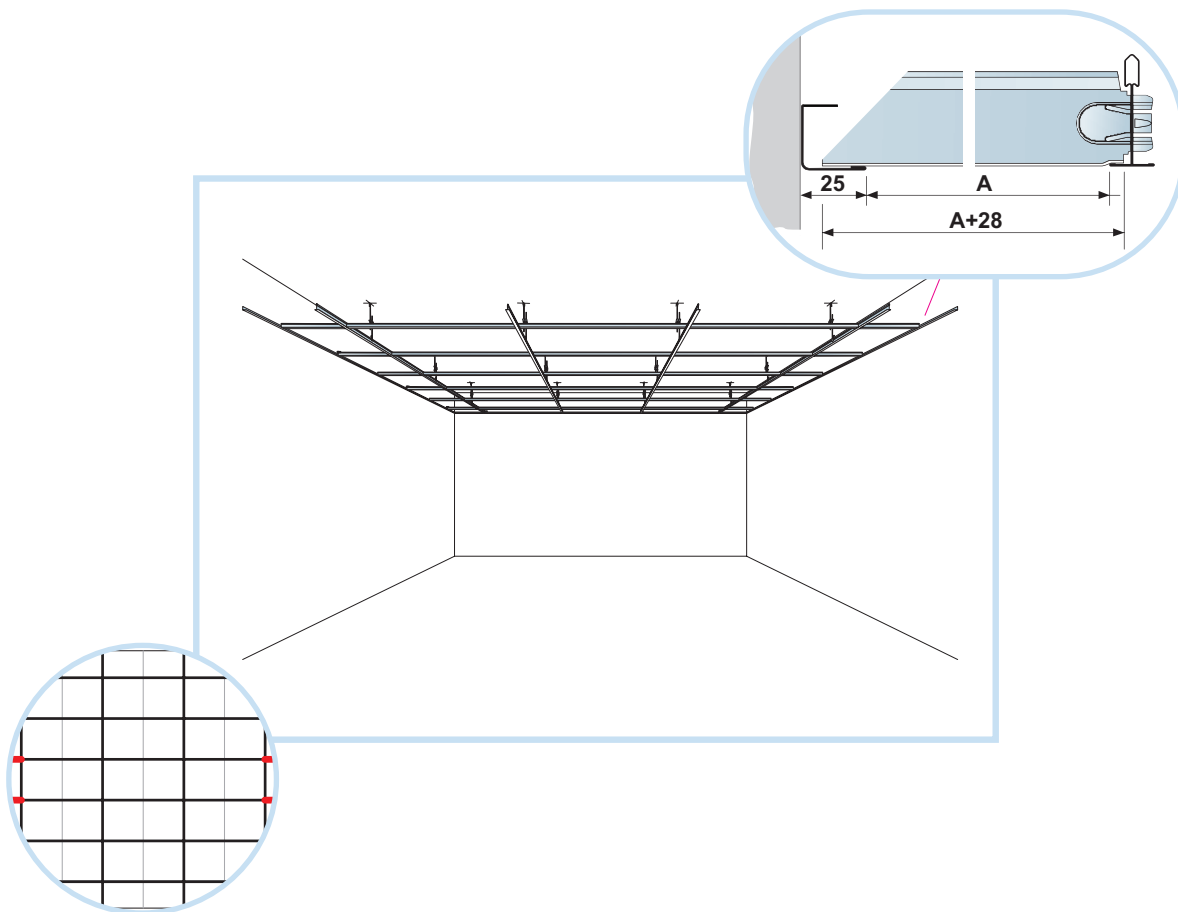

Ecophon Hygiene™ Black A Edge

600 x 600
1200 x 600

IG675C4

© Saint-Gobain Ecophon AB

<p>① Ecophon Hygiene™ Black A 600 x 600/1200 x 600</p>	<p>⑦ Connect Hygiene clip 20 (for 20 mm tiles)</p> 
<p>② Connect T24 Main runner</p> 	<p>⑧ Connect Adjustable hanger</p> 
<p>③ Connect T24 Cross tee, L=1200</p> 	<p>⑨ Connect Anchor Screw C4 (for c4 environments)</p> 
<p>④ Connect T24 Cross tee, L=600</p> 	<p>⑩ Connect fixing Plate C4 (for c4 environments)</p> 
<p>⑤ Connect Channel trim (for 20 mm tiles)</p> 	<p>⑪ Connect Installation Screw C4 (for c4 environments)</p> 
<p>⑥ Connect Demo Clip 20 C4, (where access is needed)</p> 	

9

600 x 600 → 10
1200 x 600 → 11

10

11

12