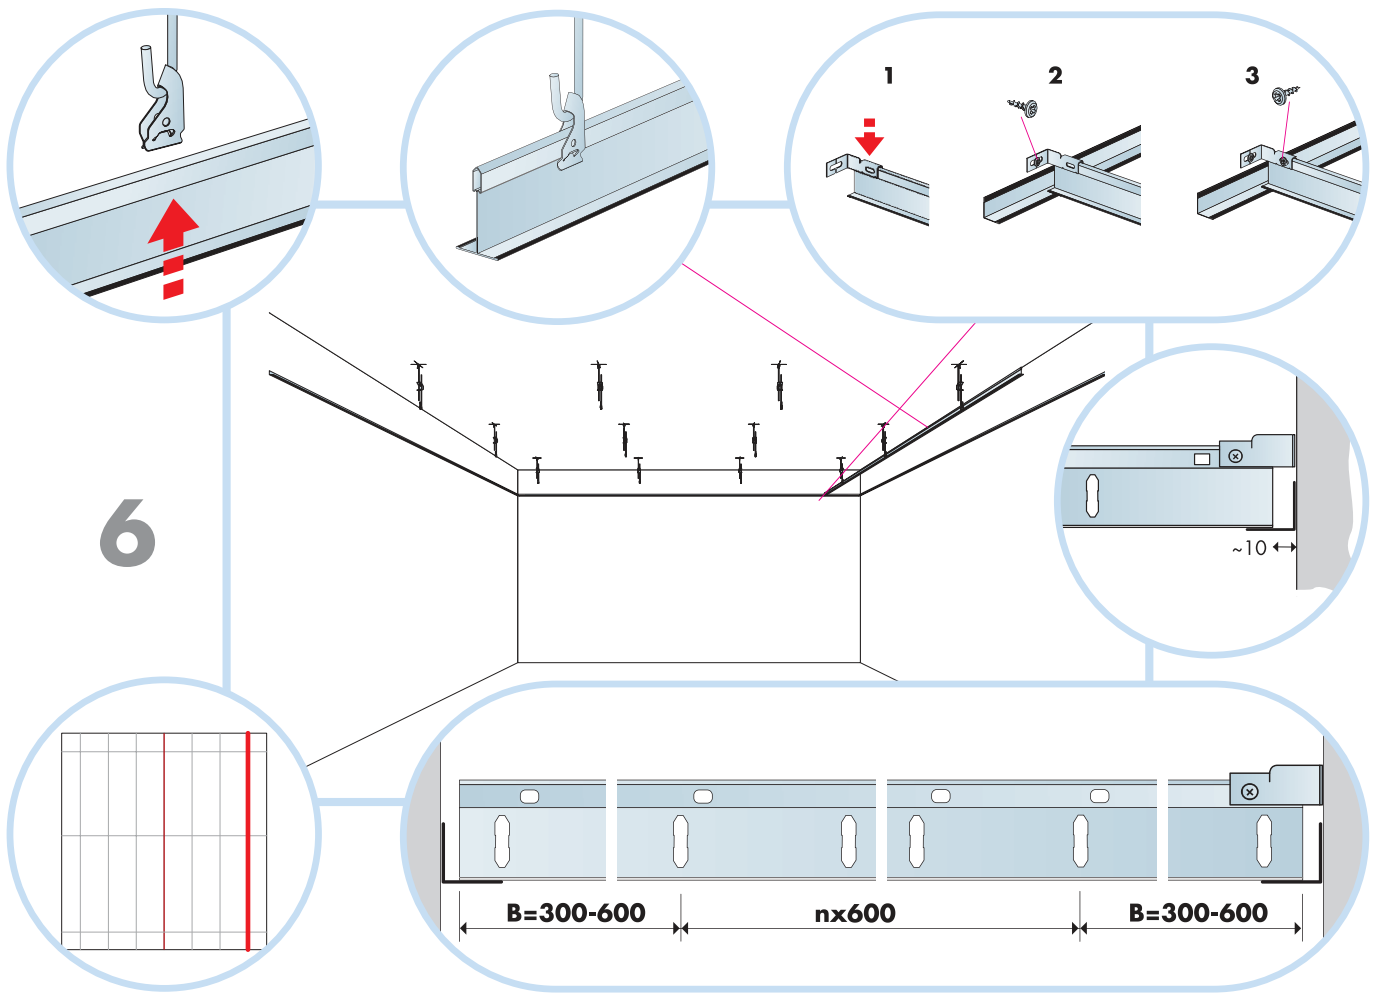

Master Eg

2400x600, 1200x600, 600x600
M500

© Ecophon Group

1. EcophonMaster Eg 600x600/1200x600/ 2400x600

2. Connect T24 Main Runner

3. Connect T24 Cross Tee, L=600

4. Connect Adjustable Hanger

5. Connect Hanger Clip

6. Connect Direct Fixing Bracket

7. Connect Angle Trim

8. Connect Support Clip Dg 25

9. Connect Wall Bracket

10. Connect Wall Bracket

t=40

→ 20

1. Connect Bridging profile

2. Connect Bridging clip 7/10

Ecophon
SAINT-GOBAIN

5

5₁

2400x600

→ 8

1200x600

→ 11