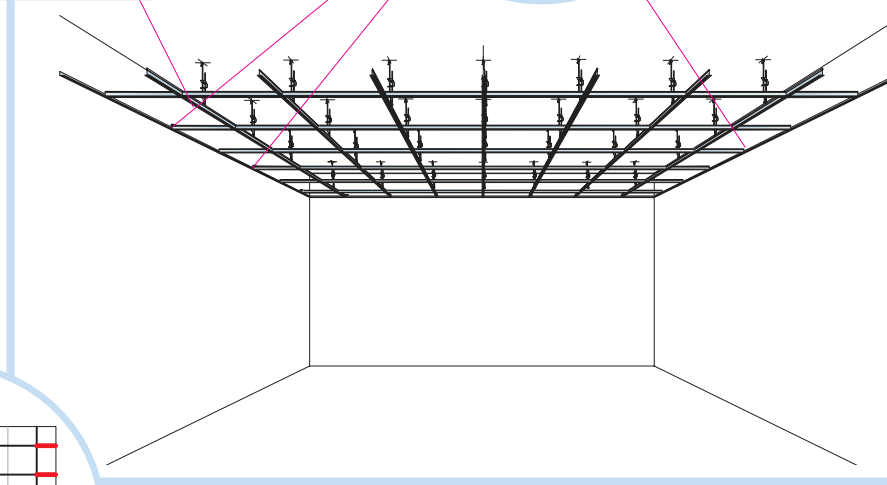

6. Connect Direct Fixing Bracket

7. Connect Angle Trim

8. Connect Support Clip Dg 25

9. Connect Wall Bracket

10. Connect Wall Bracket

t=40

→ 20

1. Connect Bridging profile

13

17

2400x600

18

1200x600

600x600

B-B

C-C