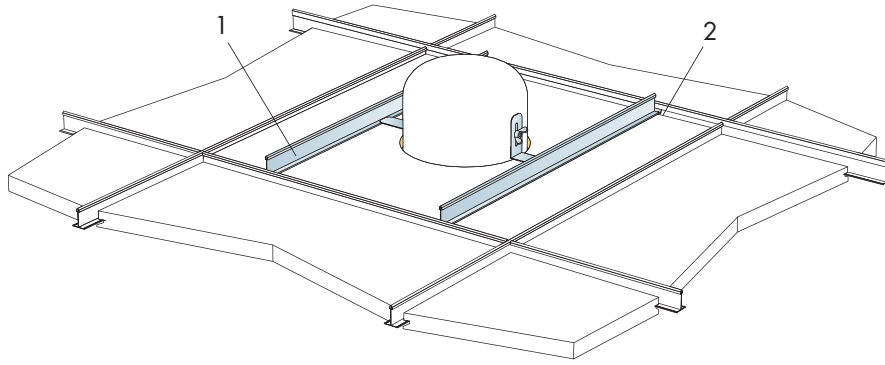

Master Eg

2400x600, 1200x600, 600x600
M500

© Ecophon Group

1. EcophonMaster Eg 600x600/1200x600/ 2400x600

2. Connect T24 Main Runner

3. Connect T24 Cross Tee, L=600

4. Connect Adjustable Hanger

5. Connect Hanger Clip

6. Connect Direct Fixing Bracket

7. Connect Angle Trim

8. Connect Support Clip Dg 25

9. Connect Wall Bracket

10. Connect Wall Bracket

t=40

→ 20

1. Connect Bridging profile

2. Connect Bridging clip 7/10

Ecophon
SAINT-GOBAIN

5

5₁

2400x600

→ 8

1200x600

→ 11