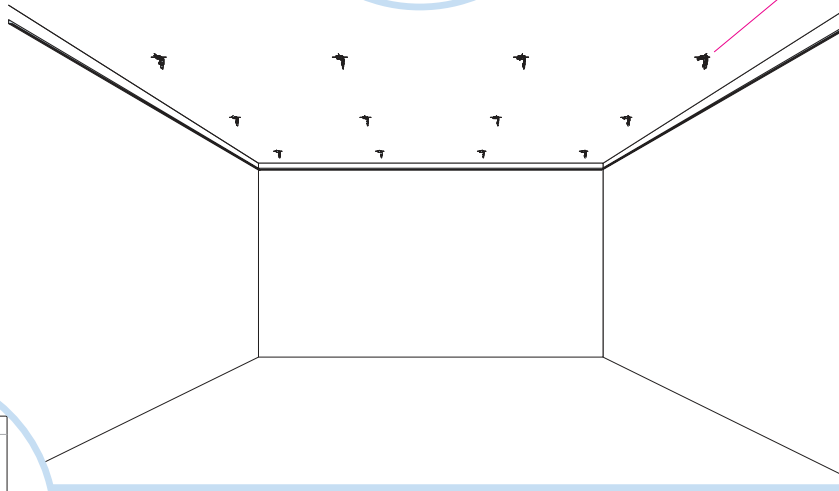

6. Connect Direct Fixing Bracket

7. Connect Angle Trim

8. Connect Support Clip Dg 25

9. Connect Wall Bracket

10. Connect Wall Bracket

t=40

→ 20

1. Connect Bridging profile

2. Connect Bridging clip 7/10

Ecophon
SAINT-GOBAIN

5

5₁

2400x600

→ 8

1200x600

→ 11

13

17

2400x600

18

1200x600

600x600

B-B

C-C