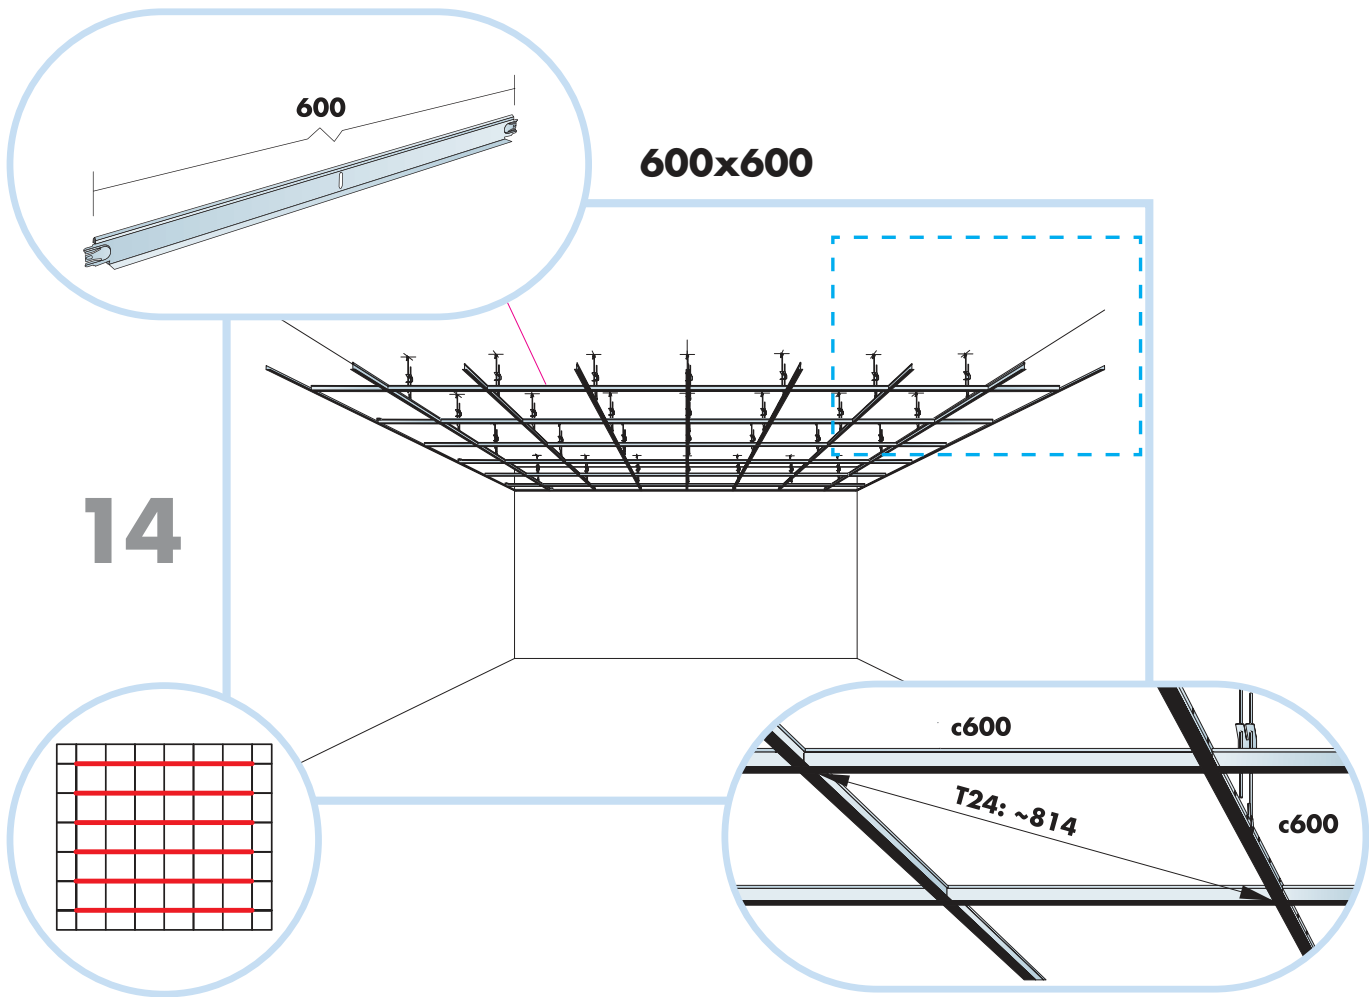

6. Connect Direct Fixing Bracket

7. Connect Angle Trim

8. Connect Support Clip Dg 25

9. Connect Wall Bracket

10. Connect Wall Bracket

t=40

→ 20

1. Connect Bridging profile

600x600

→ 14

9

T24

10

12

T24

c2400

13

17

2400x600

18

1200x600

600x600

B-B

C-C

19

2400x600, 1200x600, 600x600

X/Y →

20

A-A

B-B

Alt 1

21