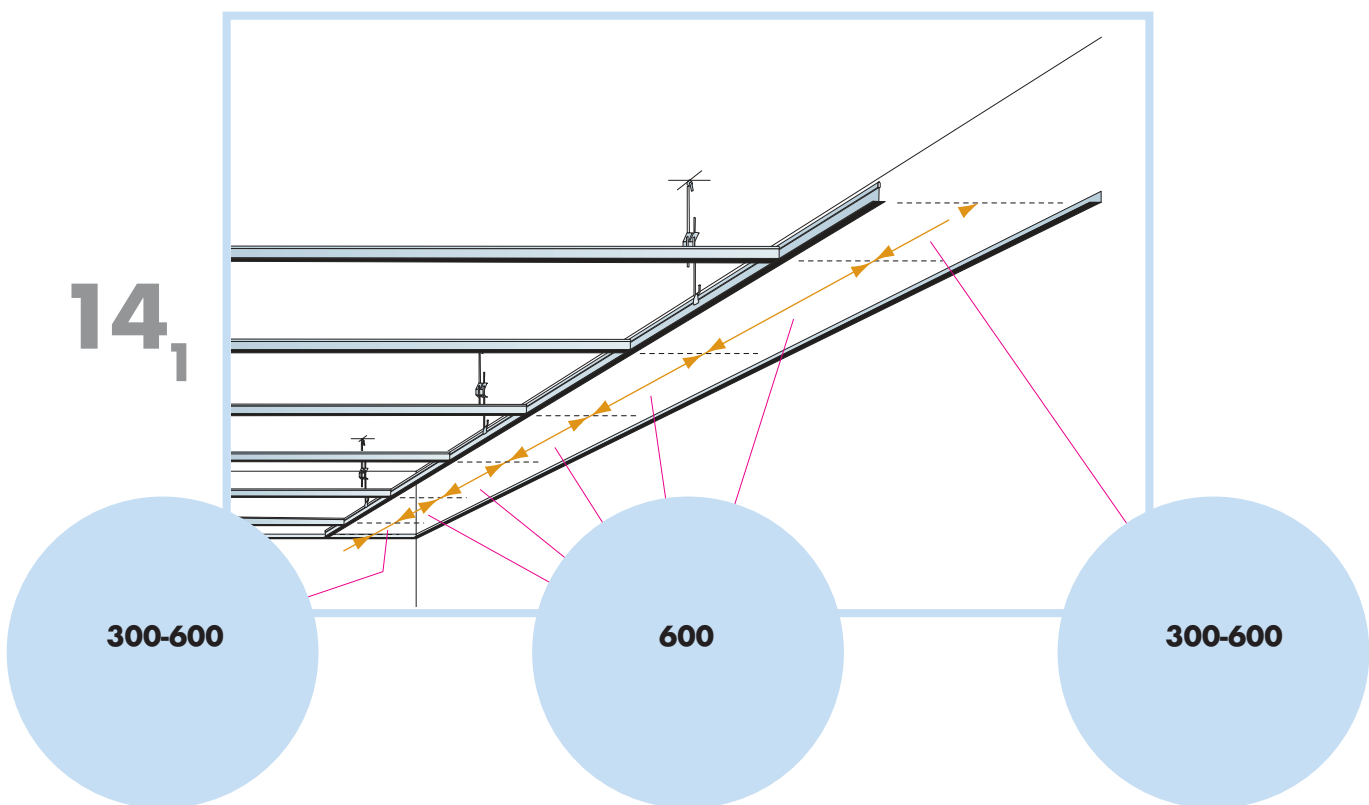

Master Eg

2400x600, 1200x600, 600x600
M500

© Ecophon Group

1. EcophonMaster Eg 600x600/1200x600/ 2400x600

2. Connect T24 Main Runner

3. Connect T24 Cross Tee, L=600

4. Connect Adjustable Hanger

5. Connect Hanger Clip

600x600

→ 14

9

T24

10

12

T24

c2400

13

17

2400x600

18

1200x600

600x600

B-B

C-C

19

2400x600, 1200x600, 600x600

X/Y →

20

A-A

B-B

Alt 1

21