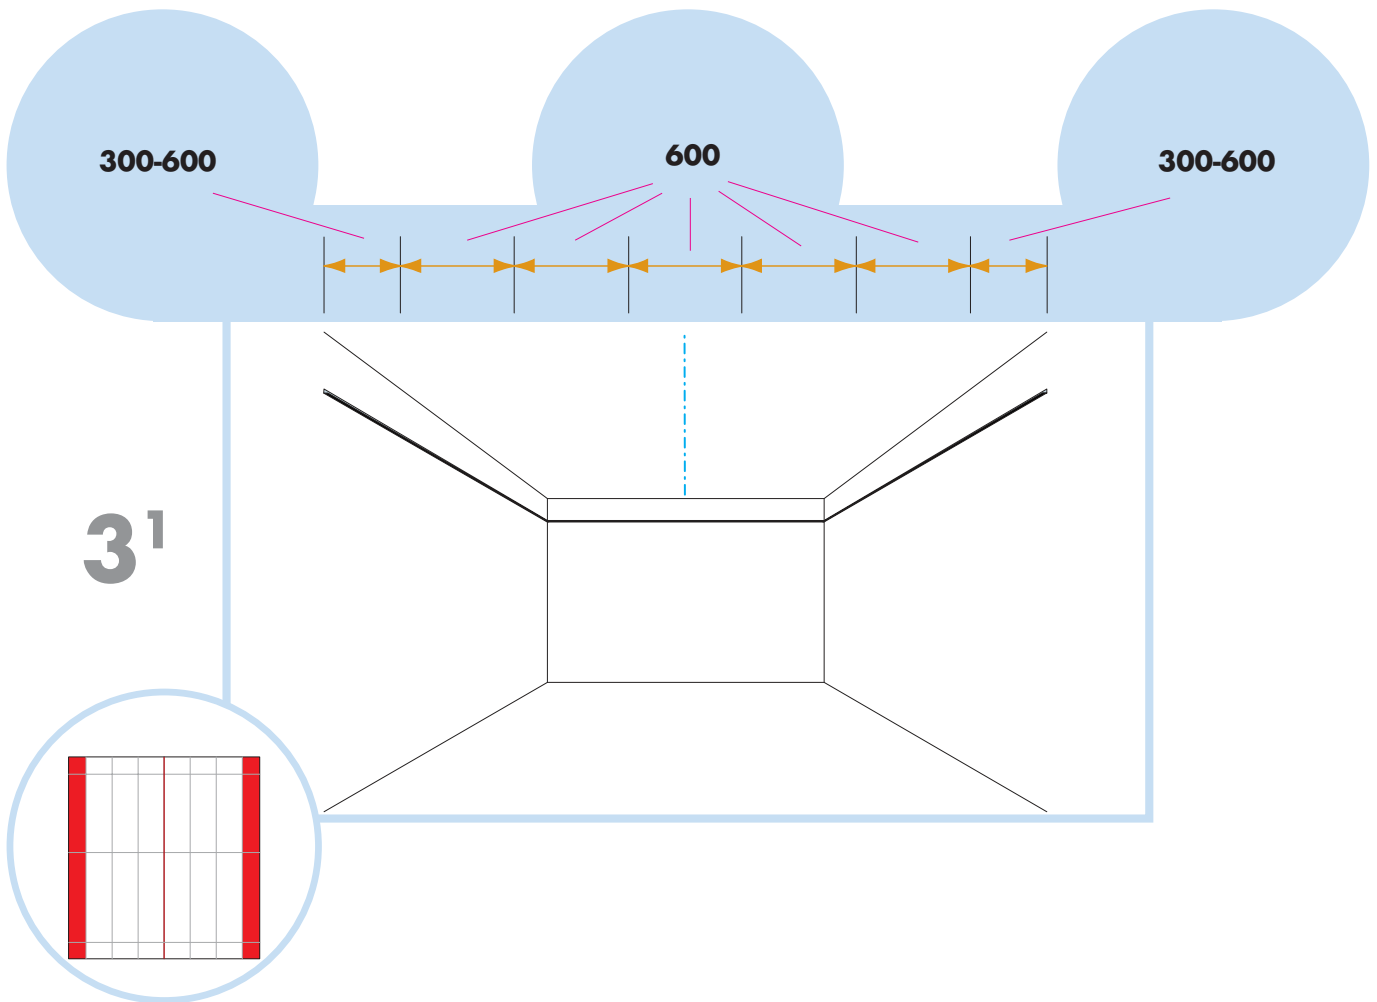

Master Eg

2400x600, 1200x600, 600x600
M500

© Ecophon Group

1. EcophonMaster Eg 600x600/1200x600/ 2400x600

2. Connect T24 Main Runner

3. Connect T24 Cross Tee, L=600

4. Connect Adjustable Hanger

5. Connect Hanger Clip

6. Connect Direct Fixing Bracket

7. Connect Angle Trim

8. Connect Support Clip Dg 25

9. Connect Wall Bracket

10. Connect Wall Bracket

t=40

→ 20

1. Connect Bridging profile

2. Connect Bridging clip 7/10

Ecophon
SAINT-GOBAIN

5

5₁

2400x600

→ 8

1200x600

→ 11

13

17

2400x600

18

1200x600

600x600

B-B

C-C