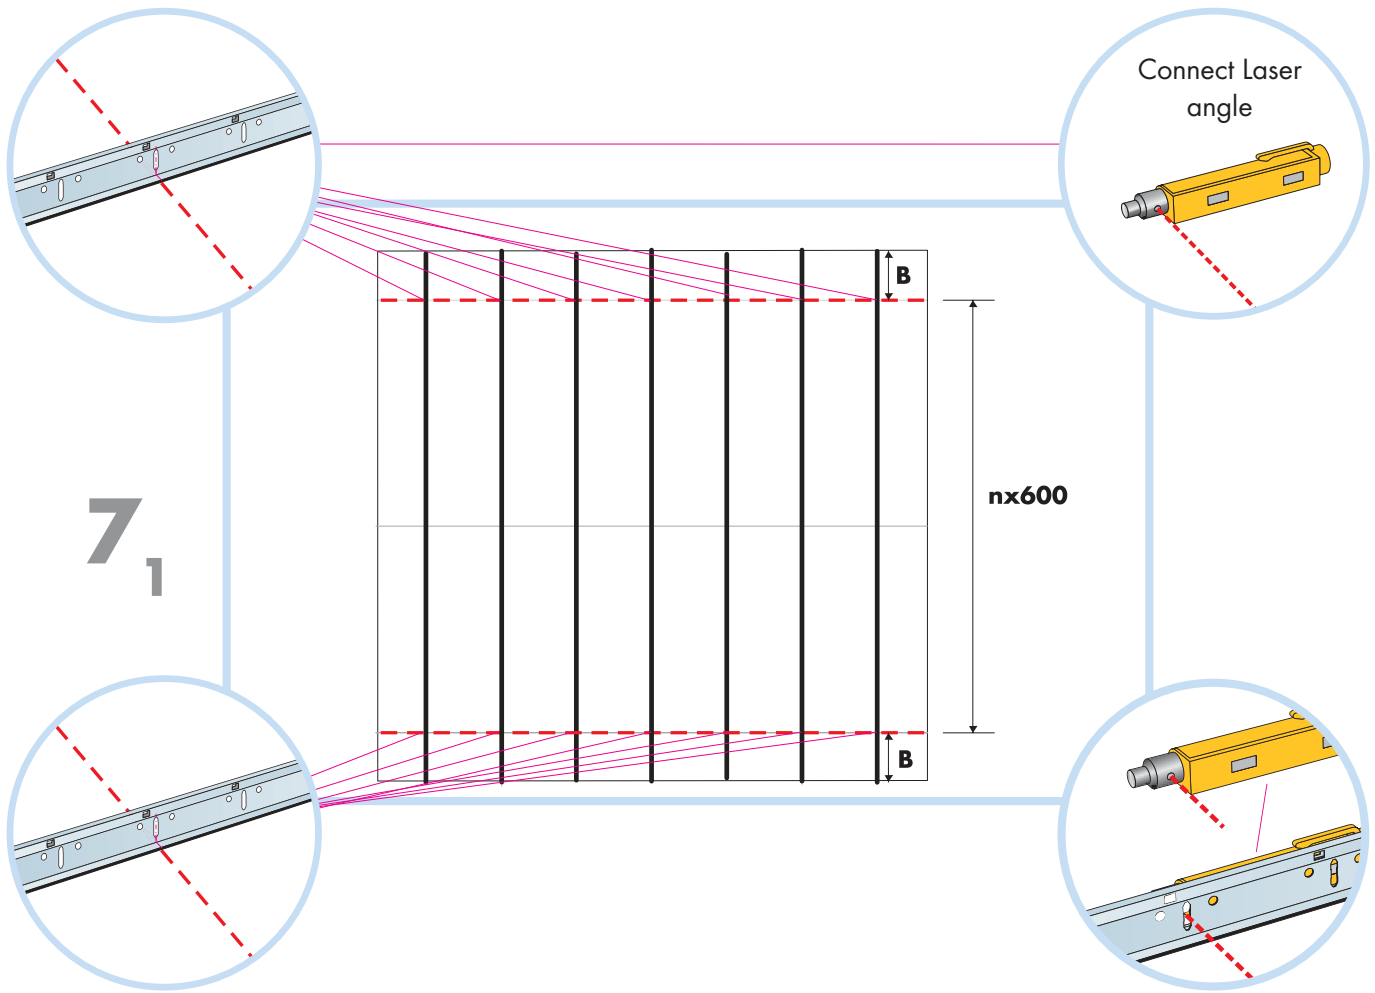

Master Eg

2400x600, 1200x600, 600x600
M500

© Ecophon Group

1. EcophonMaster Eg 600x600/1200x600/ 2400x600

2. Connect T24 Main Runner

3. Connect T24 Cross Tee, L=600

4. Connect Adjustable Hanger

5. Connect Hanger Clip

6. Connect Direct Fixing Bracket

7. Connect Angle Trim

8. Connect Support Clip Dg 25

9. Connect Wall Bracket

10. Connect Wall Bracket

t=40

→ 20

1. Connect Bridging profile

2. Connect Bridging clip 7/10

Ecophon
SAINT-GOBAIN

5

5₁

2400x600

→ 8

1200x600

→ 11