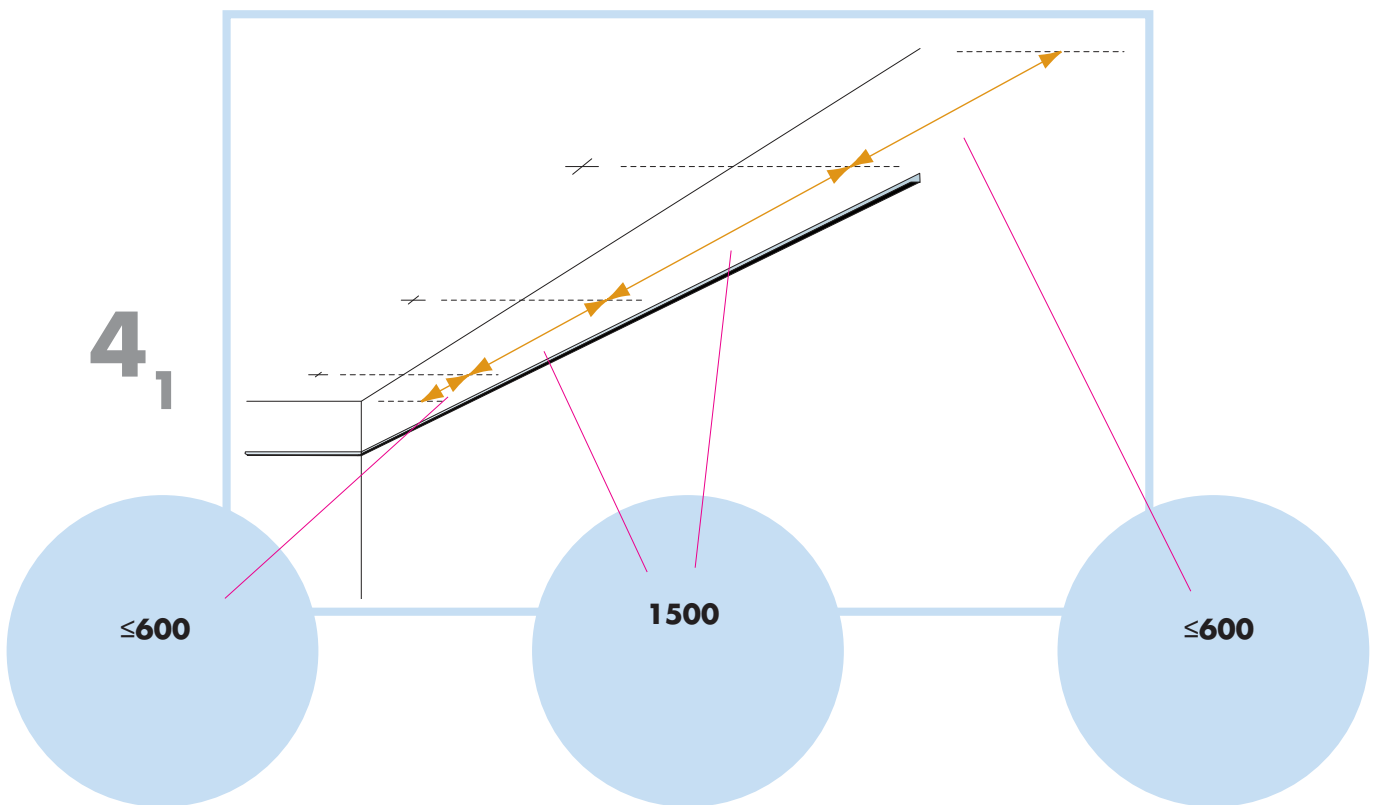

Master Eg

2400x600, 1200x600, 600x600
M500

© Ecophon Group

1. EcophonMaster Eg 600x600/1200x600/ 2400x600

2. Connect T24 Main Runner

3. Connect T24 Cross Tee, L=600

4. Connect Adjustable Hanger

5. Connect Hanger Clip

6. Connect Direct Fixing Bracket

7. Connect Angle Trim

8. Connect Support Clip Dg 25

9. Connect Wall Bracket

10. Connect Wall Bracket

t=40

→ 20

1. Connect Bridging profile

2. Connect Bridging clip 7/10

Ecophon
SAINT-GOBAIN

5

5₁

2400x600

→ 8

1200x600

→ 11

600x600

→ 14

9

T24

10

12

T24

c2400