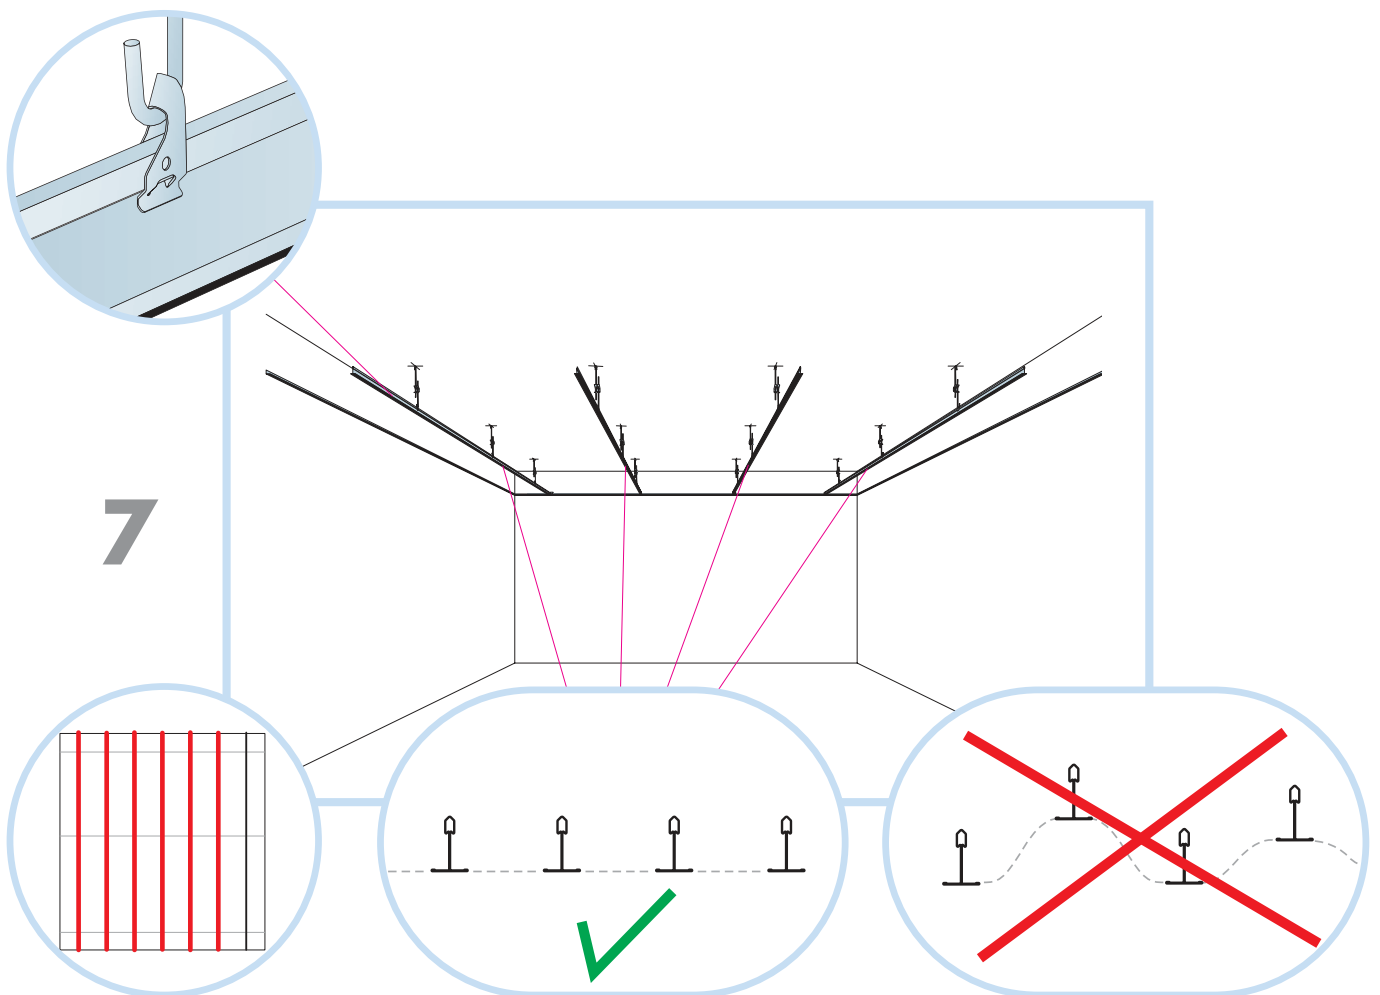

6. Connect Direct Fixing Bracket

7. Connect Angle Trim

8. Connect Support Clip Dg 25

9. Connect Wall Bracket

10. Connect Wall Bracket

t=40

→ 20

1. Connect Bridging profile

2. Connect Bridging clip 7/10

Ecophon
SAINT-GOBAIN

5

5₁

2400x600

→ 8

1200x600

→ 11