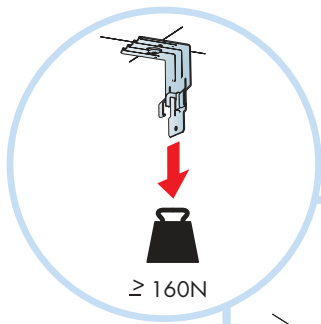

6. Connect Direct Fixing Bracket

7. Connect Angle Trim

8. Connect Support Clip Dg 25

9. Connect Wall Bracket

10. Connect Wall Bracket

t=40

→ 20

1. Connect Bridging profile

2. Connect Bridging clip 7/10

Ecophon
SAINT-GOBAIN

5

5₁

2400x600

→ 8

1200x600

→ 11