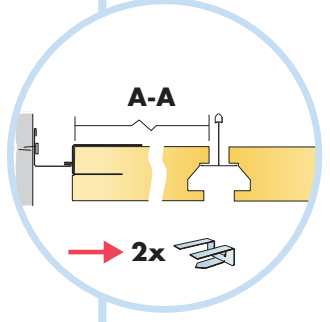

6. Connect Direct Fixing Bracket

7. Connect Angle Trim

8. Connect Support Clip Dg 25

9. Connect Wall Bracket

10. Connect Wall Bracket

t=40

→ 20

1. Connect Bridging profile

13

17

2400x600

18

1200x600

600x600

B-B

C-C