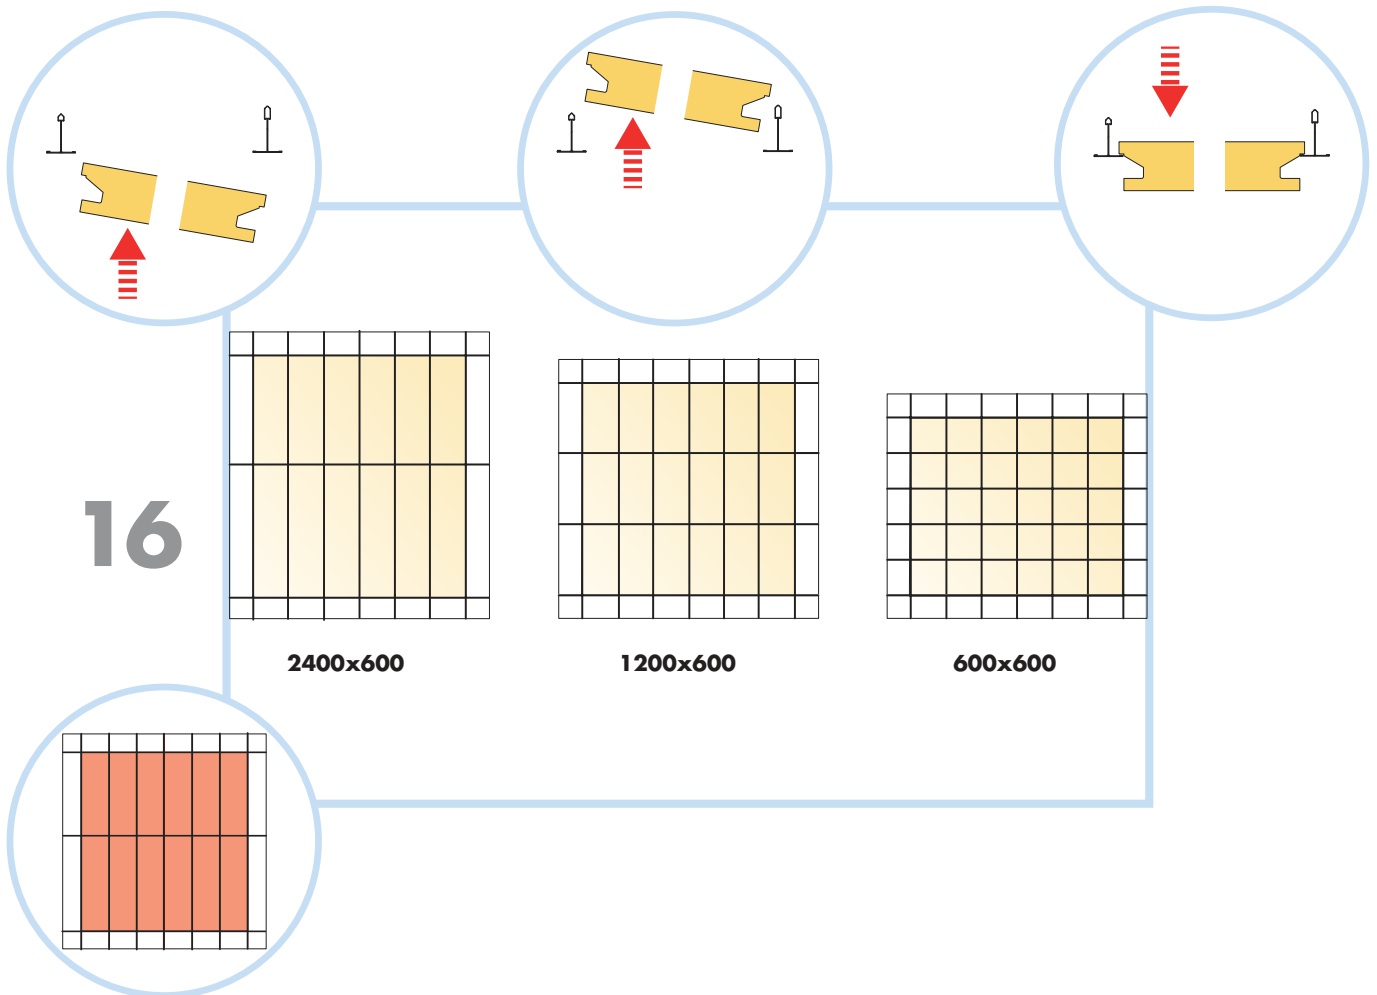

6. Connect Direct Fixing Bracket

7. Connect Angle Trim

8. Connect Support Clip Dg 25

9. Connect Wall Bracket

10. Connect Wall Bracket

t=40

→ 20

1. Connect Bridging profile

600x600

→ 14

9

T24

10

12

T24

c2400

13

17

2400x600

18

1200x600

600x600

B-B

C-C

19

2400x600, 1200x600, 600x600

X/Y →

20

A-A

B-B

Alt 1

21