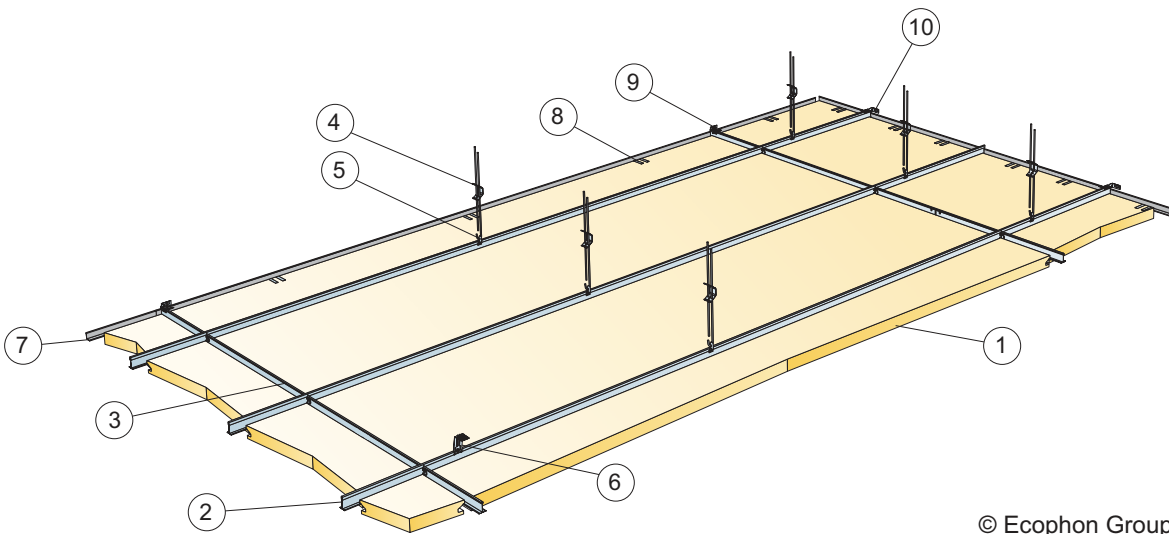

Master Eg

2400x600, 1200x600, 600x600
M500

© Ecophon Group

1. EcophonMaster Eg 600x600/1200x600/ 2400x600

2. Connect T24 Main Runner

3. Connect T24 Cross Tee, L=600

4. Connect Adjustable Hanger

5. Connect Hanger Clip

6. Connect Direct Fixing Bracket

7. Connect Angle Trim

8. Connect Support Clip Dg 25

9. Connect Wall Bracket

10. Connect Wall Bracket

t=40

→ 20

1. Connect Bridging profile

2. Connect Bridging clip 7/10

Ecophon
SAINT-GOBAIN

5

5₁

2400x600

→ 8

1200x600

→ 11