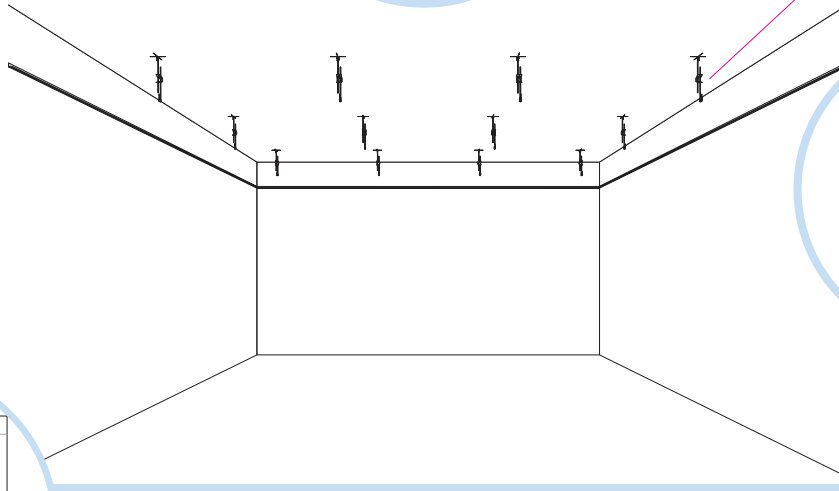

Master Eg

2400x600, 1200x600, 600x600
M500

© Ecophon Group

1. EcophonMaster Eg 600x600/1200x600/ 2400x600

2. Connect T24 Main Runner

3. Connect T24 Cross Tee, L=600

4. Connect Adjustable Hanger

5. Connect Hanger Clip

6. Connect Direct Fixing Bracket

7. Connect Angle Trim

8. Connect Support Clip Dg 25

9. Connect Wall Bracket

10. Connect Wall Bracket

t=40

→ 20

1. Connect Bridging profile

2. Connect Bridging clip 7/10

Ecophon
SAINT-GOBAIN

5

5₁

2400x600

→ 8

1200x600

→ 11

13

17

2400x600

18

1200x600

600x600

B-B

C-C