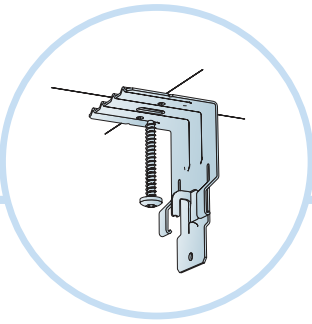

6. Connect Direct Fixing Bracket

7. Connect Angle Trim

8. Connect Support Clip Dg 25

9. Connect Wall Bracket

10. Connect Wall Bracket

t=40

→ 20

1. Connect Bridging profile

2. Connect Bridging clip 7/10

Ecophon
SAINT-GOBAIN

5

5₁

2400x600

→ 8

1200x600

→ 11