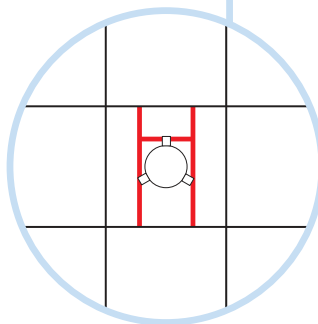

6. Connect Direct Fixing Bracket

7. Connect Angle Trim

8. Connect Support Clip Dg 25

9. Connect Wall Bracket

10. Connect Wall Bracket

t=40

→ 20

1. Connect Bridging profile

13

17

2400x600

18

1200x600

600x600

B-B

C-C

19

2400x600, 1200x600, 600x600

X/Y →

20

A-A

B-B

Alt 1

21

Alt 2

A-A

B-B

22

C-C

Alt 3

23