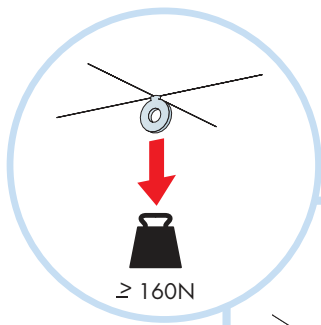

6. Connect Direct Fixing Bracket

7. Connect Angle Trim

8. Connect Support Clip Dg 25

9. Connect Wall Bracket

10. Connect Wall Bracket

t=40

→ 20

1. Connect Bridging profile

2. Connect Bridging clip 7/10

Ecophon
SAINT-GOBAIN

5

5₁

2400x600

→ 8

1200x600

→ 11