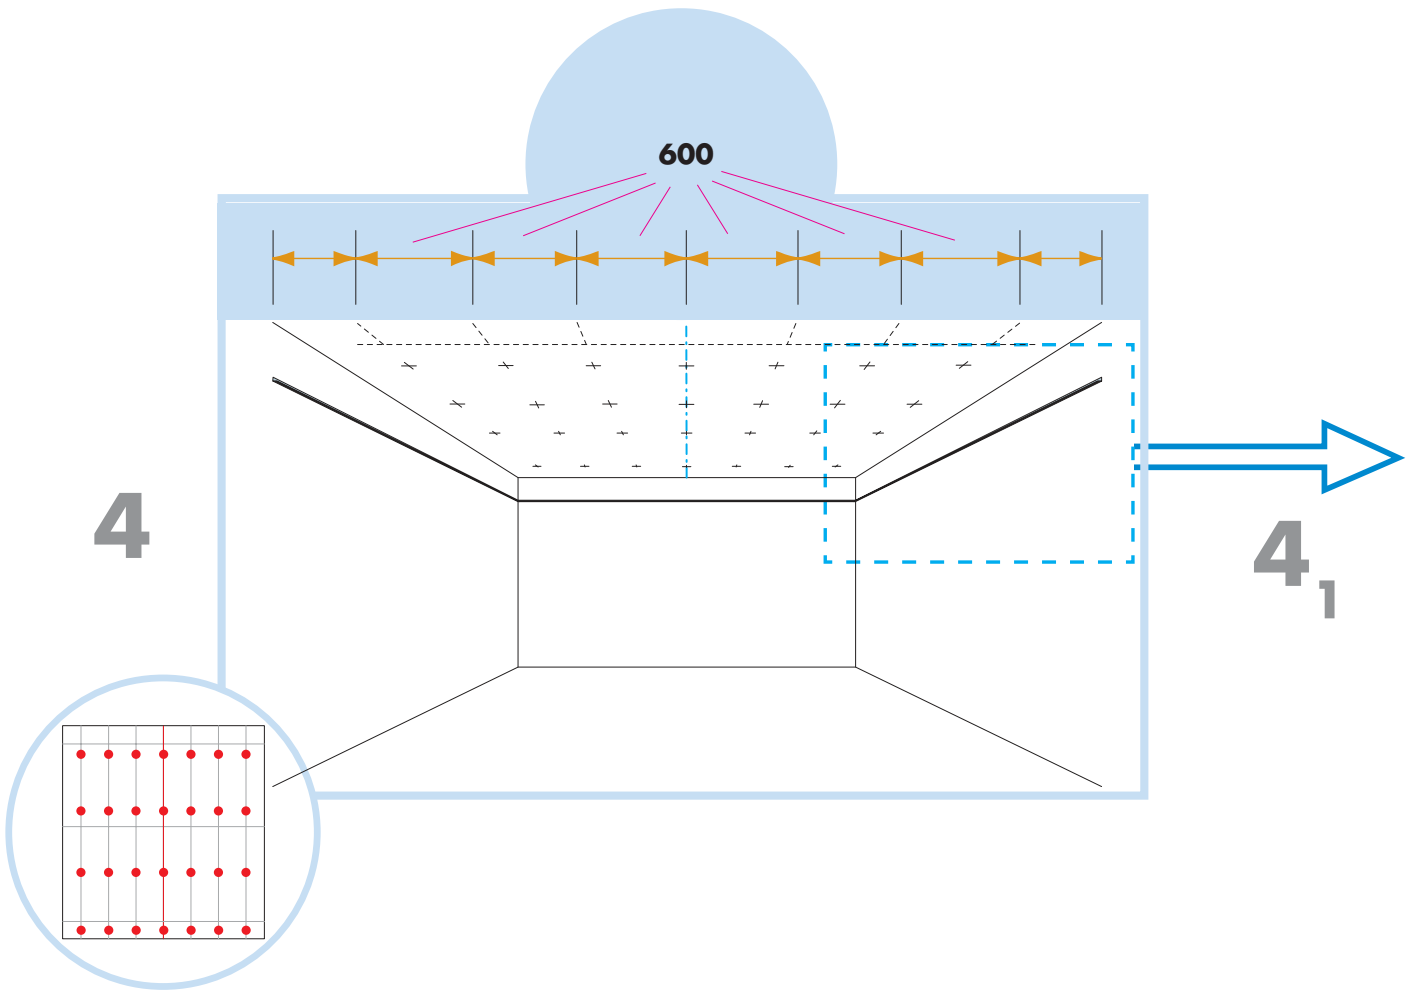

Master Eg

2400x600, 1200x600, 600x600
M500

© Ecophon Group

1. EcophonMaster Eg 600x600/1200x600/ 2400x600

2. Connect T24 Main Runner

3. Connect T24 Cross Tee, L=600

4. Connect Adjustable Hanger

5. Connect Hanger Clip

6. Connect Direct Fixing Bracket

7. Connect Angle Trim

8. Connect Support Clip Dg 25

9. Connect Wall Bracket

10. Connect Wall Bracket

t=40

→ 20

1. Connect Bridging profile

2. Connect Bridging clip 7/10

Ecophon
SAINT-GOBAIN

5

5₁

2400x600

→ 8

1200x600

→ 11

13

17

2400x600

18

1200x600

600x600

B-B

C-C