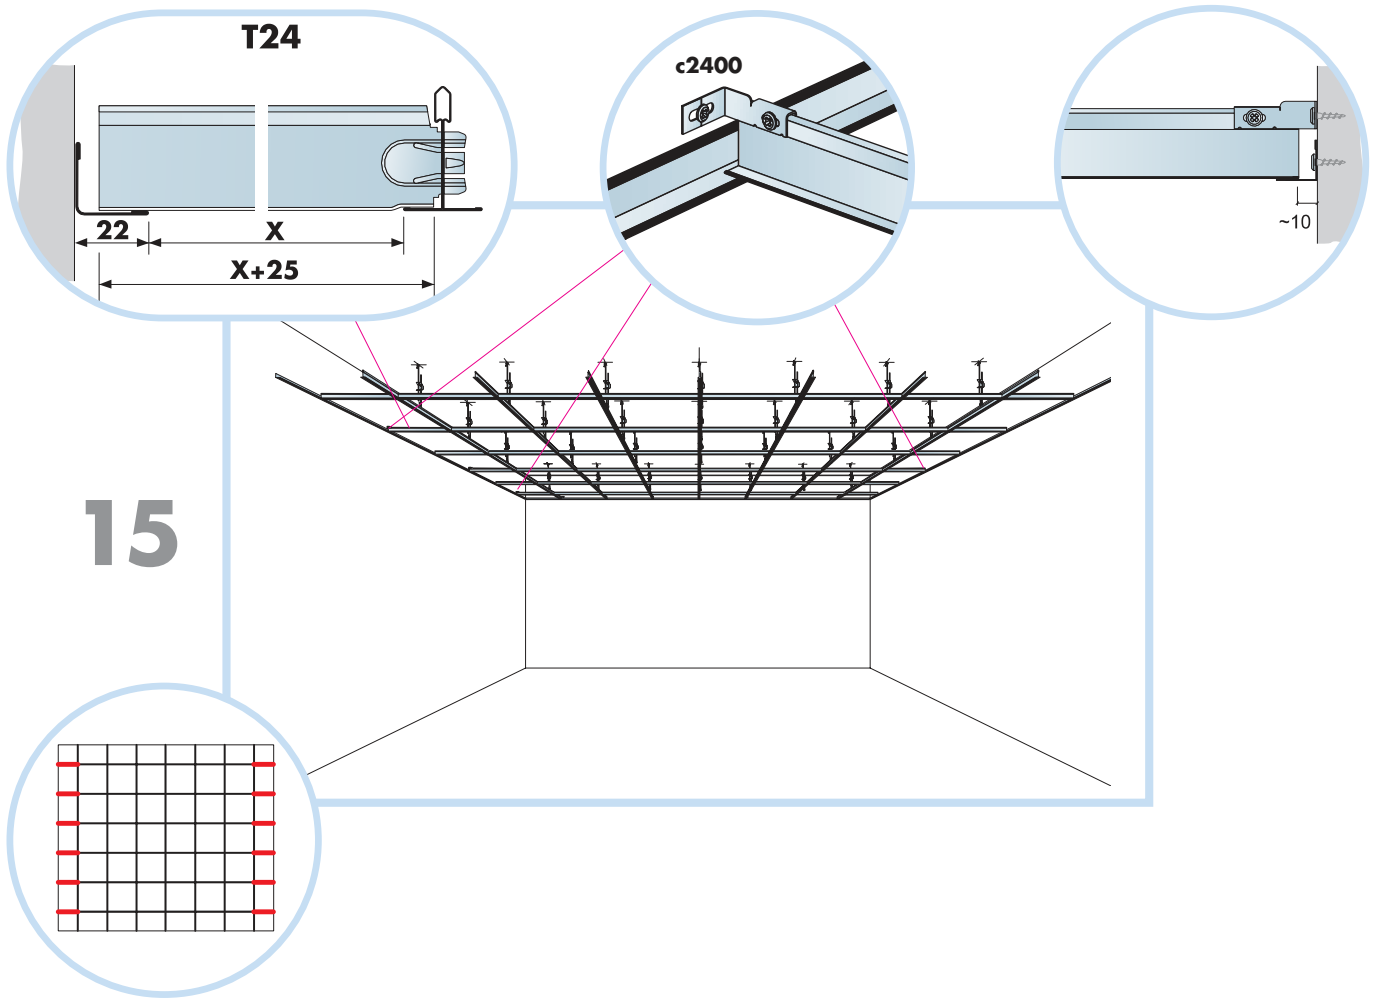

6. Connect Direct Fixing Bracket

7. Connect Angle Trim

8. Connect Support Clip Dg 25

9. Connect Wall Bracket

10. Connect Wall Bracket

t=40

→ 20

1. Connect Bridging profile

2. Connect Bridging clip 7/10

Ecophon
SAINT-GOBAIN

5

5₁

2400x600

→ 8

1200x600

→ 11

13

17

2400x600

18

1200x600

600x600

B-B

C-C

19

2400x600, 1200x600, 600x600

X/Y →

20

A-A

B-B

Alt 1

21