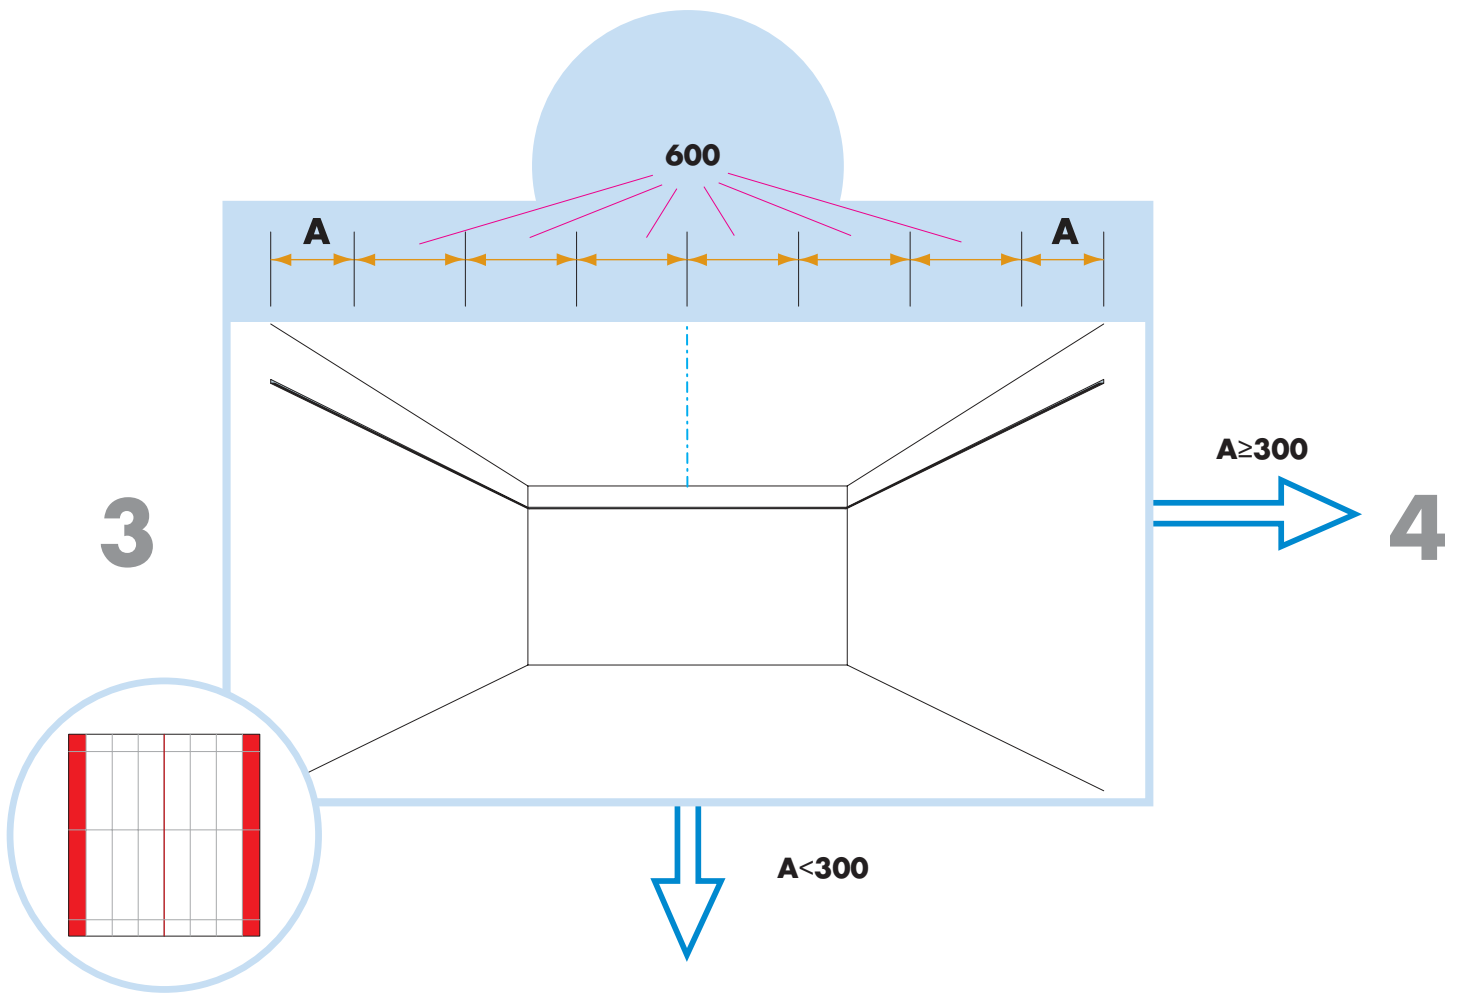

Master Eg

2400x600, 1200x600, 600x600
M500

© Ecophon Group

1. EcophonMaster Eg 600x600/1200x600/ 2400x600

2. Connect T24 Main Runner

3. Connect T24 Cross Tee, L=600

4. Connect Adjustable Hanger

5. Connect Hanger Clip

6. Connect Direct Fixing Bracket

7. Connect Angle Trim

8. Connect Support Clip Dg 25

9. Connect Wall Bracket

10. Connect Wall Bracket

t=40

→ 20

1. Connect Bridging profile

2. Connect Bridging clip 7/10

Ecophon
SAINT-GOBAIN

5

5₁

2400x600

→ 8

1200x600

→ 11

13

17

2400x600

18

1200x600

600x600

B-B

C-C