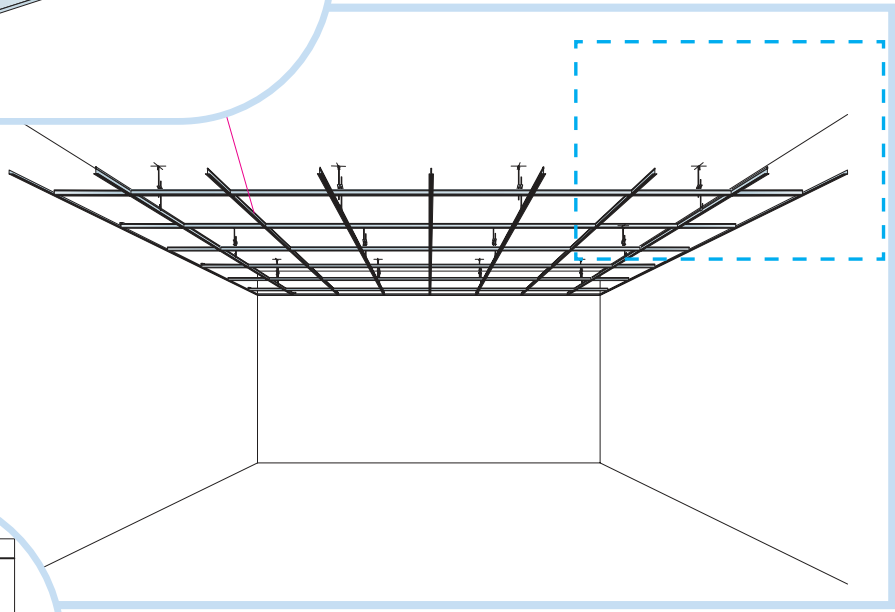

6. Connect Hanger Clip

7. Connect Direct Fixing Bracket

8. Connect Angle Trim

9. Connect Support Clip Dg 25

10. Connect Wall Bracket

11. Connect Wall Bracket

t=40

→ 15

1. Connect Bridging profile

2. Connect Bridging clip 7/10

**Ecophon**  
SAINT-GOBAIN

5

5<sub>1</sub>

7<sub>1</sub>

8

1200

10

T24

22

X

X+25

~10

11

~10