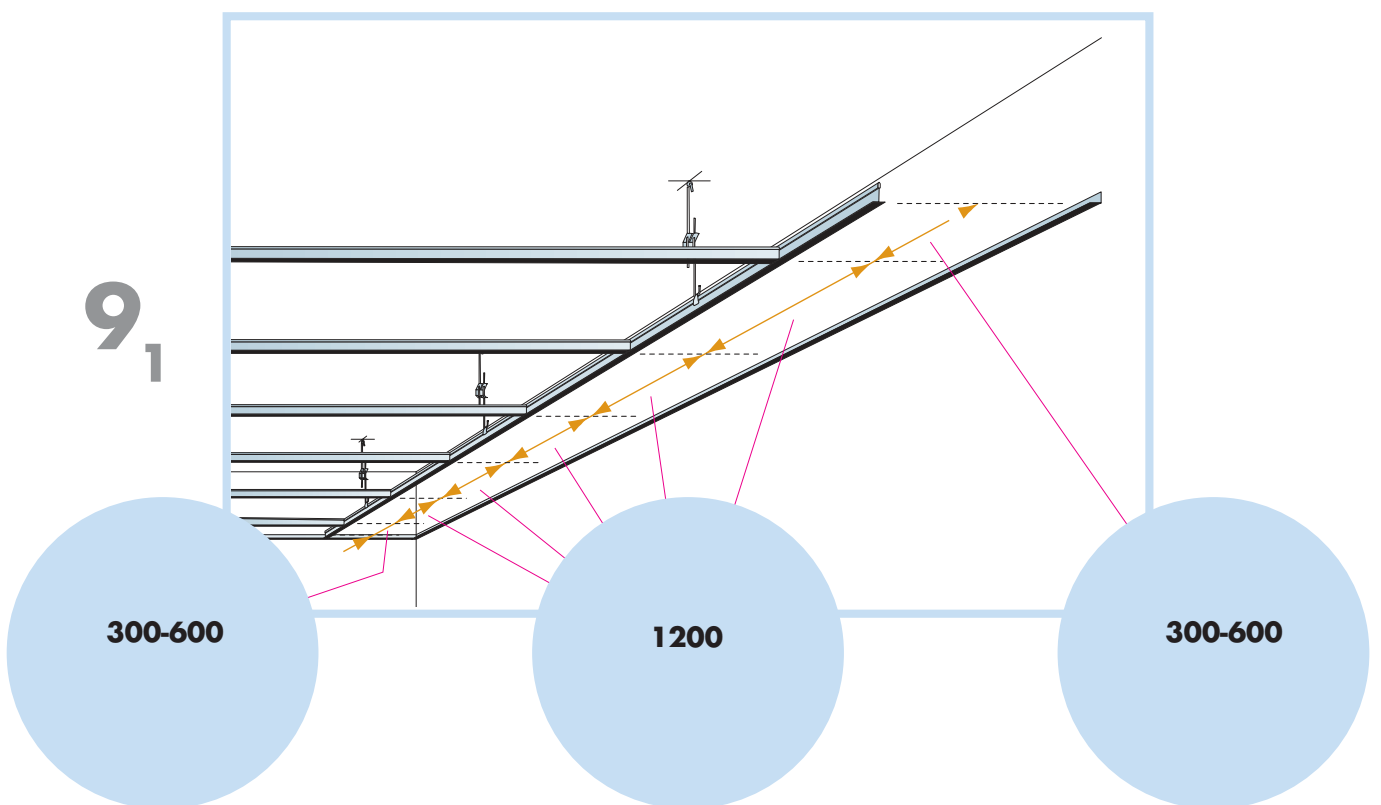

6. Connect Hanger Clip

7. Connect Direct Fixing Bracket

8. Connect Angle Trim

9. Connect Support Clip Dg 25

10. Connect Wall Bracket

11. Connect Wall Bracket

t=40

→ 15

1. Connect Bridging profile

2. Connect Bridging clip 7/10

**Ecophon**  
SAINT-GOBAIN

5

5<sub>1</sub>

7<sub>1</sub>

8

1200

10

T24

22

X

X+25

~10

11

~10

B-B

C-C

14

X/Y → x2

15

Alt 1

16

Alt 2