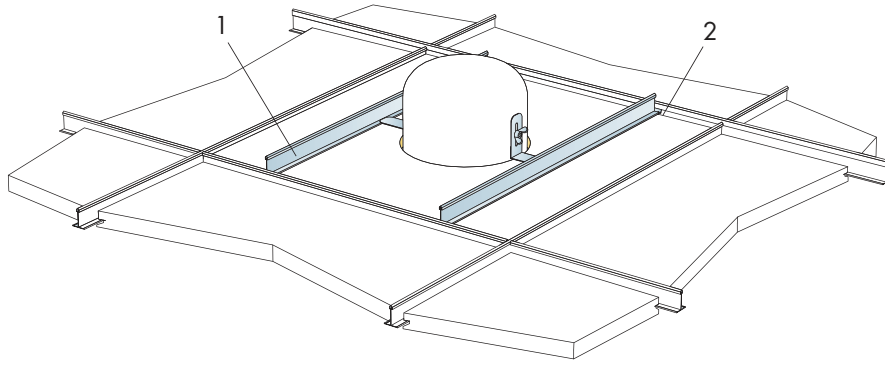

## Master Eg

1200x600  
M499

© Ecophon Group

1. EcophonMaster Eg 1200x600

2. Connect T24 Main Runner

3. Connect T24 Cross Tee, L=1200

4. Connect T24 Cross Tee, L=1200

5. Connect Adjustable Hanger

6. Connect Hanger Clip

7. Connect Direct Fixing Bracket

8. Connect Angle Trim

9. Connect Support Clip Dg 25

10. Connect Wall Bracket

11. Connect Wall Bracket

t=40

→ 15

1. Connect Bridging profile

2. Connect Bridging clip 7/10

**Ecophon**  
SAINT-GOBAIN

5

5<sub>1</sub>

7<sub>1</sub>

8

1200