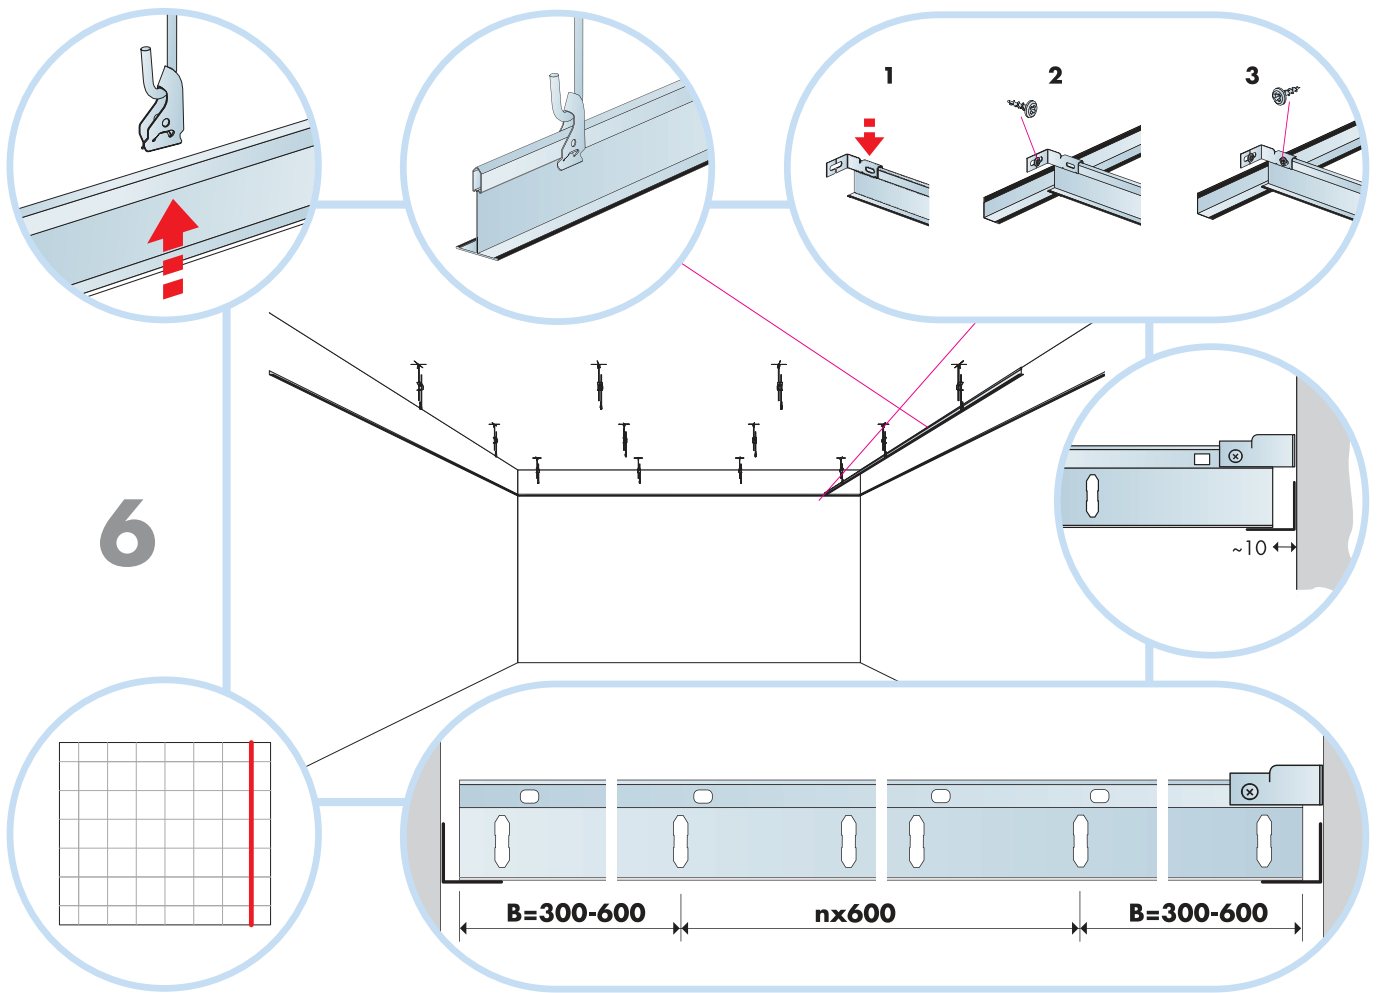

6. Connect Hanger Clip

7. Connect Direct Fixing Bracket

8. Connect Angle Trim

9. Connect Support Clip Dg 25

10. Connect Wall Bracket

11. Connect Wall Bracket

t=40

→ 15

1. Connect Bridging profile

2. Connect Bridging clip 7/10

**Ecophon**  
SAINT-GOBAIN

5

5<sub>1</sub>

7<sub>1</sub>

8

1200