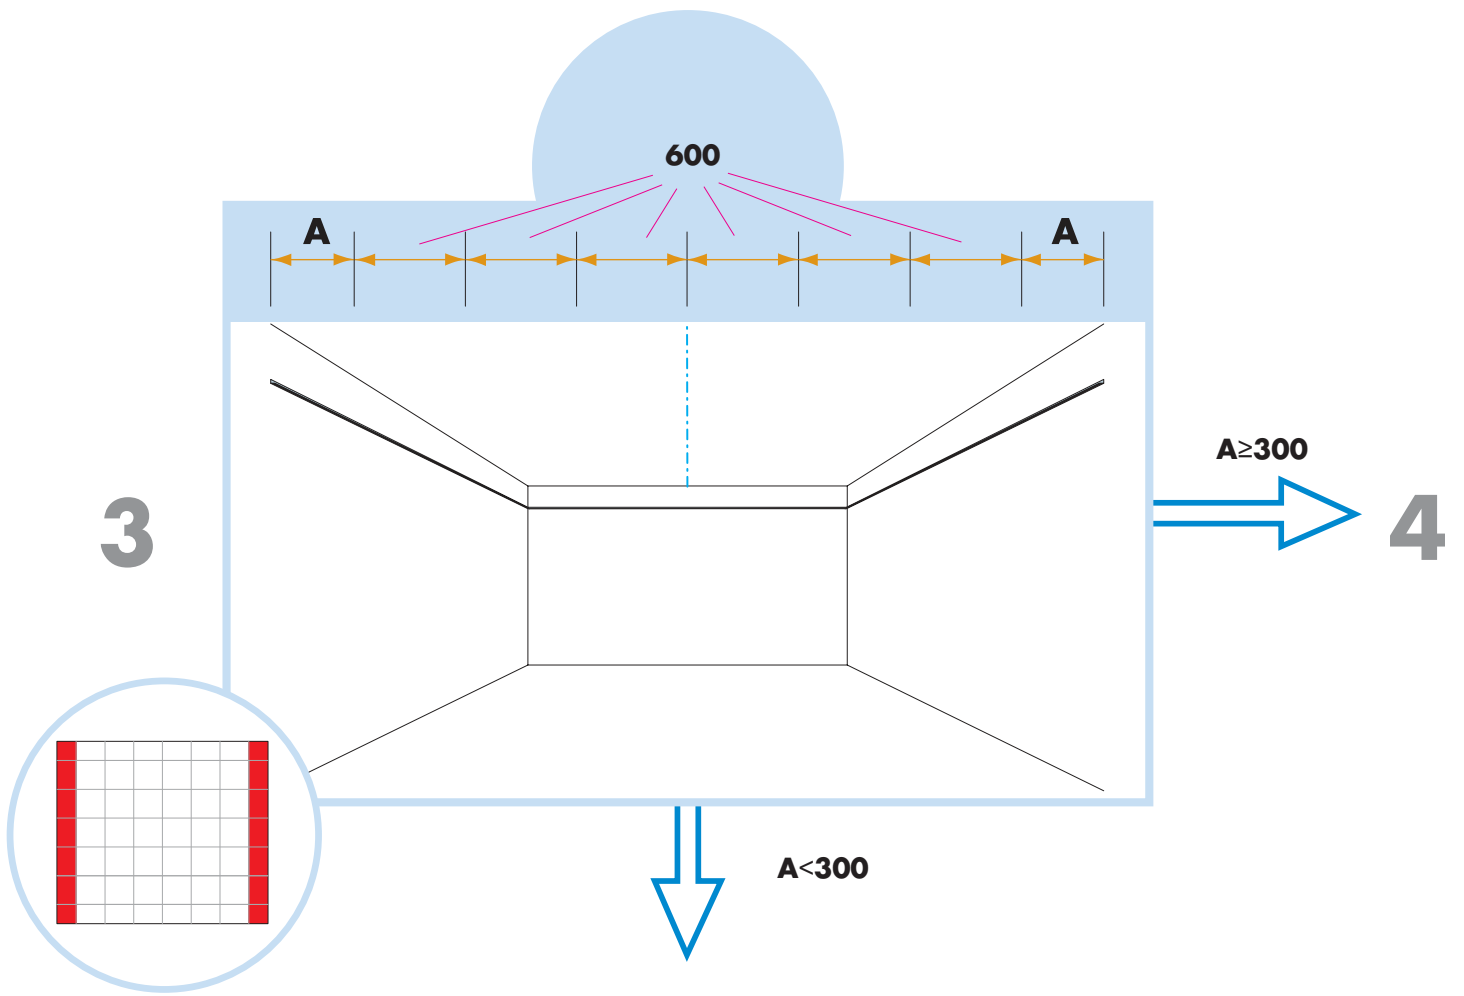

6. Connect Hanger Clip

7. Connect Direct Fixing Bracket

8. Connect Angle Trim

9. Connect Support Clip Dg 25

10. Connect Wall Bracket

11. Connect Wall Bracket

t=40

→ 15

1. Connect Bridging profile

2. Connect Bridging clip 7/10

**Ecophon**  
SAINT-GOBAIN

5

5<sub>1</sub>

7<sub>1</sub>

8

1200