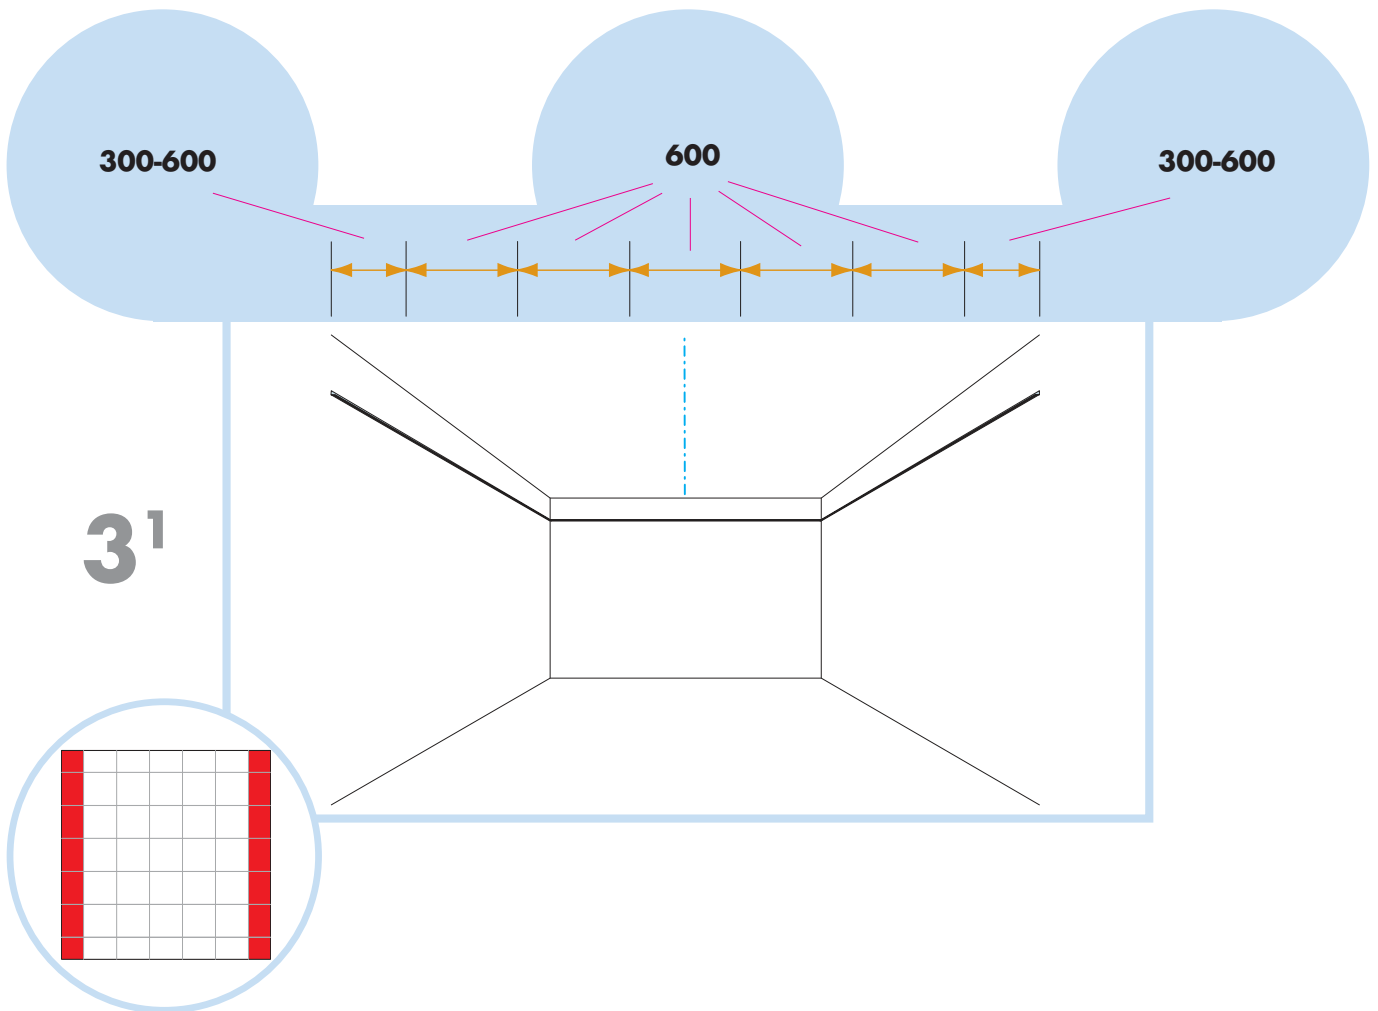

6. Connect Hanger Clip

7. Connect Direct Fixing Bracket

8. Connect Angle Trim

9. Connect Support Clip Dg 25

10. Connect Wall Bracket

11. Connect Wall Bracket

t=40

→ 15

1. Connect Bridging profile

2. Connect Bridging clip 7/10

**Ecophon**  
SAINT-GOBAIN

5

5<sub>1</sub>

7<sub>1</sub>

8

1200

10

T24

22

X

X+25

~10

11

~10

B-B

C-C

14

X/Y → x2

15

Alt 1

16

Alt 2