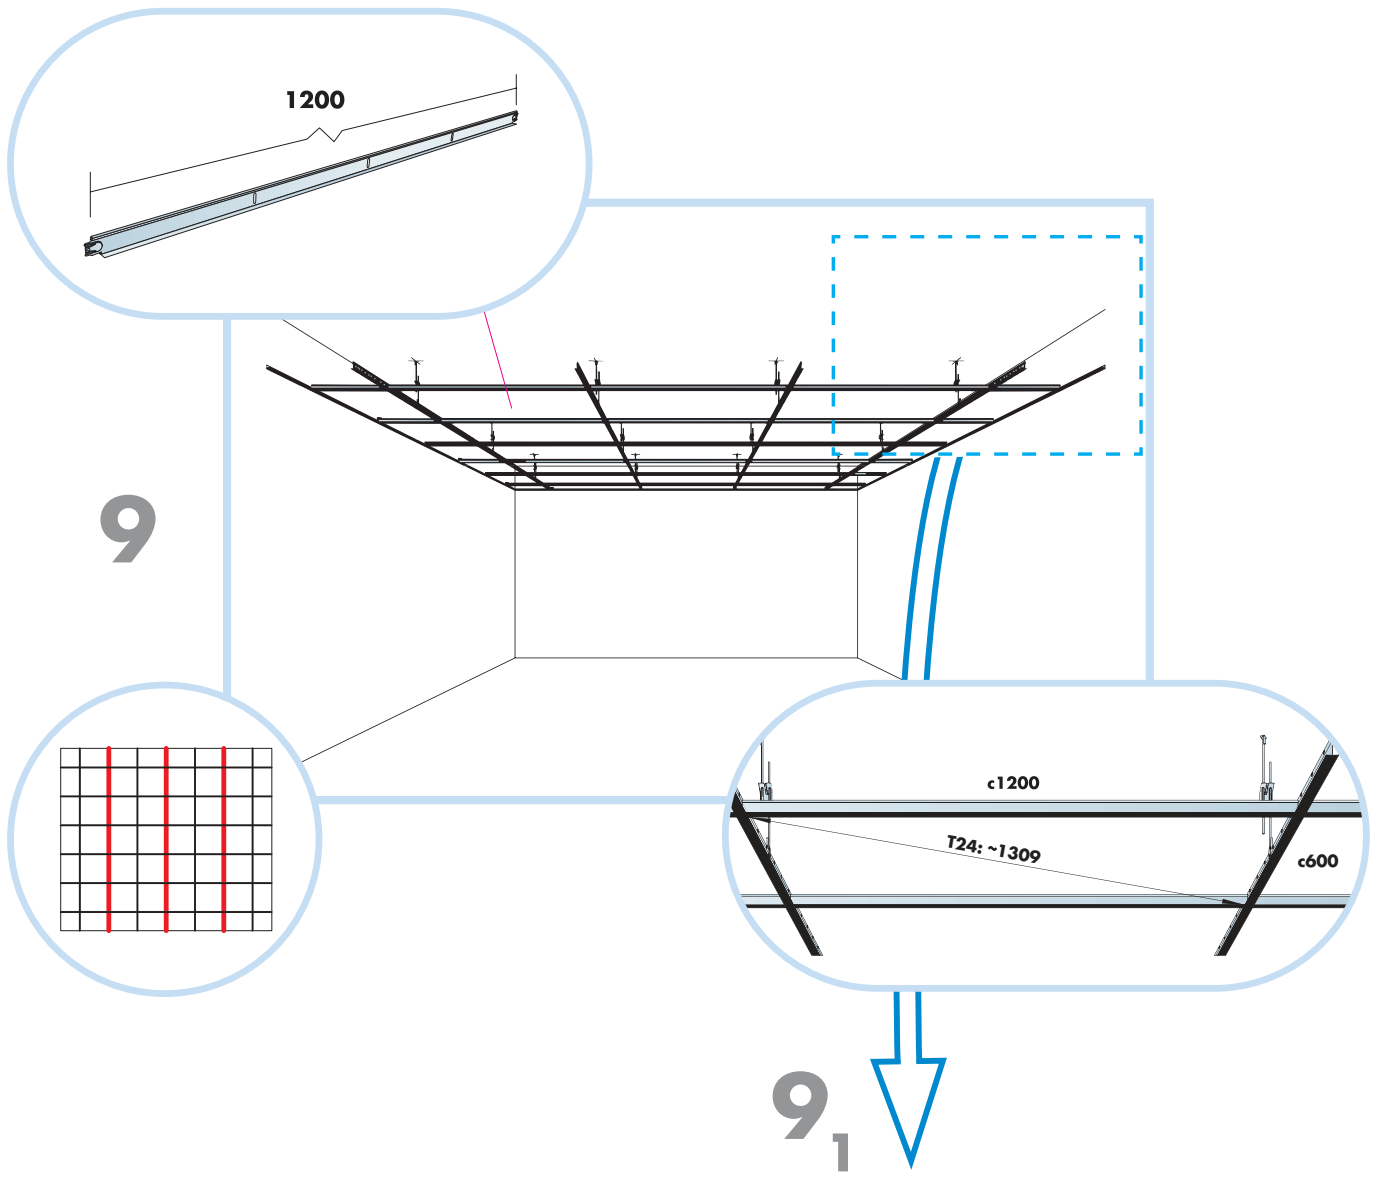

## Master Eg

1200x600  
M499

© Ecophon Group

1. EcophonMaster Eg 1200x600

2. Connect T24 Main Runner

3. Connect T24 Cross Tee, L=1200

4. Connect T24 Cross Tee, L=1200

5. Connect Adjustable Hanger

6. Connect Hanger Clip

7. Connect Direct Fixing Bracket

8. Connect Angle Trim

9. Connect Support Clip Dg 25

10. Connect Wall Bracket

11. Connect Wall Bracket

t=40

→ 15

1. Connect Bridging profile

2. Connect Bridging clip 7/10

**Ecophon**  
SAINT-GOBAIN

5

5<sub>1</sub>

7<sub>1</sub>

8

1200

10

T24

22

X

X+25

~10

11

~10