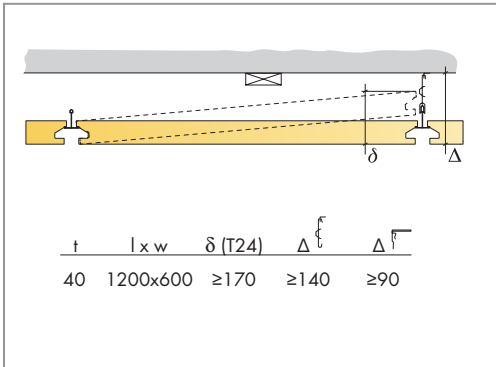

## Master Eg

1200x600  
M499

© Ecophon Group

1. EcophonMaster Eg 1200x600

2. Connect T24 Main Runner

3. Connect T24 Cross Tee, L=1200

4. Connect T24 Cross Tee, L=1200

5. Connect Adjustable Hanger

6. Connect Hanger Clip

7. Connect Direct Fixing Bracket

8. Connect Angle Trim

9. Connect Support Clip Dg 25

10. Connect Wall Bracket

11. Connect Wall Bracket

t=40

→ 15