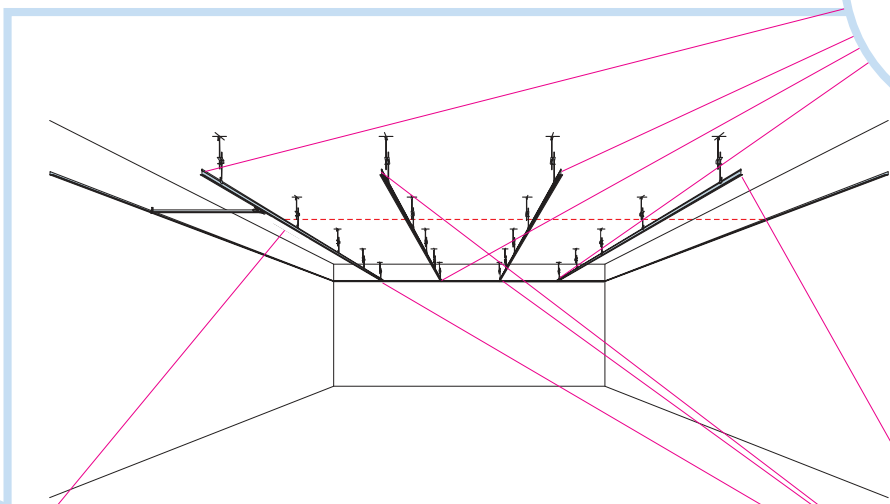

6. Connect Hanger Clip

7. Connect Direct Fixing Bracket

8. Connect Angle Trim

9. Connect Support Clip Dg 25

10. Connect Wall Bracket

11. Connect Wall Bracket

t=40

→ 15

1. Connect Bridging profile

2. Connect Bridging clip 7/10

**Ecophon**  
SAINT-GOBAIN

5

5<sub>1</sub>

7<sub>1</sub>

8

1200

10

T24

22

X

X+25

~10

11

~10

B-B

C-C

14

X/Y → x2

15

Alt 1

16

Alt 2