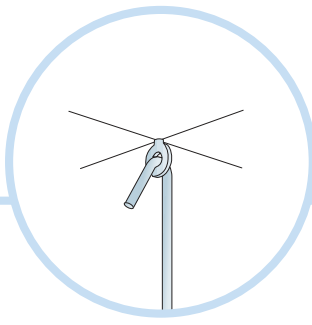

6. Connect Hanger Clip

7. Connect Direct Fixing Bracket

8. Connect Angle Trim

9. Connect Support Clip Dg 25

10. Connect Wall Bracket

11. Connect Wall Bracket

t=40

→ 15

1. Connect Bridging profile

2. Connect Bridging clip 7/10

**Ecophon**  
SAINT-GOBAIN

5

5<sub>1</sub>

7<sub>1</sub>

8

1200