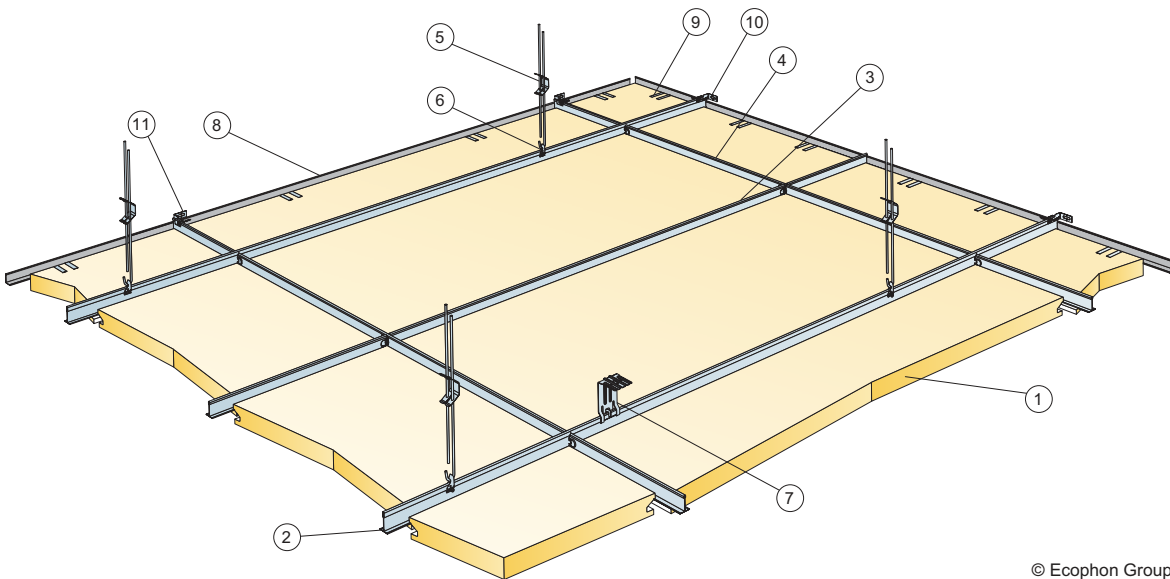

## Master Eg

1200x600  
M499

© Ecophon Group

1. EcophonMaster Eg 1200x600

2. Connect T24 Main Runner

3. Connect T24 Cross Tee, L=1200

4. Connect T24 Cross Tee, L=1200

5. Connect Adjustable Hanger

6. Connect Hanger Clip

7. Connect Direct Fixing Bracket

8. Connect Angle Trim

9. Connect Support Clip Dg 25

10. Connect Wall Bracket

11. Connect Wall Bracket

t=40

→ 15