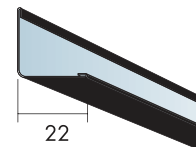

## Master Eg

1200x600  
M499

© Ecophon Group

1. EcophonMaster Eg 1200x600

2. Connect T24 Main Runner

3. Connect T24 Cross Tee, L=1200

4. Connect T24 Cross Tee, L=1200

5. Connect Adjustable Hanger

6. Connect Hanger Clip

7. Connect Direct Fixing Bracket

8. Connect Angle Trim

9. Connect Support Clip Dg 25

10. Connect Wall Bracket

11. Connect Wall Bracket

t=40

→ 15