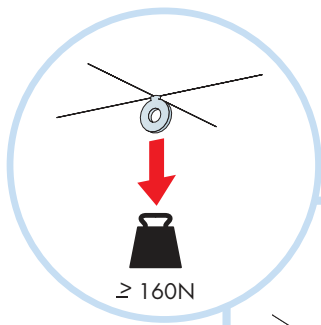

6. Connect Hanger Clip

7. Connect Direct Fixing Bracket

8. Connect Angle Trim

9. Connect Support Clip Dg 25

10. Connect Wall Bracket

11. Connect Wall Bracket

t=40

→ 15

1. Connect Bridging profile

2. Connect Bridging clip 7/10

**Ecophon**  
SAINT-GOBAIN

5

5<sub>1</sub>

7<sub>1</sub>

8

1200