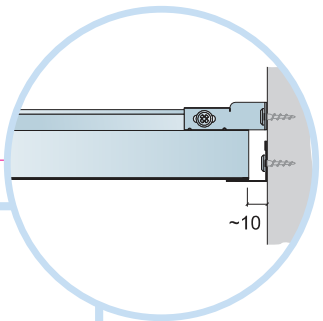

6. Connect Hanger Clip

7. Connect Direct Fixing Bracket

8. Connect Angle Trim

9. Connect Support Clip Dg 25

10. Connect Wall Bracket

11. Connect Wall Bracket

t=40

→ 15

10

T24

22

X

X+25

~10

11

~10

B-B

C-C

14

X/Y → x2

15

Alt 1

16

Alt 2