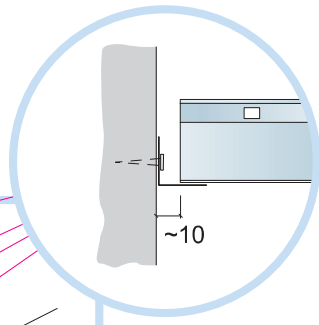

6. Connect Hanger Clip

7. Connect Direct Fixing Bracket

8. Connect Angle Trim

9. Connect Support Clip Dg 25

10. Connect Wall Bracket

11. Connect Wall Bracket

t=40

→ 15

1. Connect Bridging profile

2. Connect Bridging clip 7/10

**Ecophon**  
SAINT-GOBAIN

5

5<sub>1</sub>

7<sub>1</sub>

8

1200

10

T24

22

X

X+25

~10

11

~10