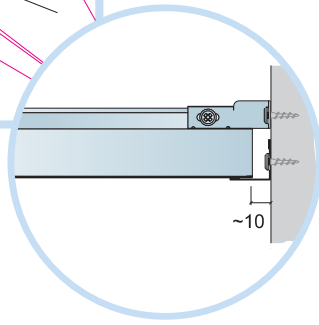

6. Connect Hanger Clip

7. Connect Direct Fixing Bracket

8. Connect Angle Trim

9. Connect Support Clip Dg 25

10. Connect Wall Bracket

11. Connect Wall Bracket

t=40

→ 15

1. Connect Bridging profile

2. Connect Bridging clip 7/10

**Ecophon**  
SAINT-GOBAIN

5

5<sub>1</sub>

7<sub>1</sub>

8

1200