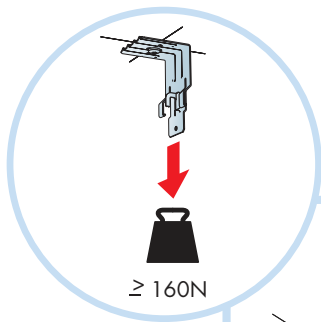

6. Connect Hanger Clip

7. Connect Direct Fixing Bracket

8. Connect Angle Trim

9. Connect Support Clip Dg 25

10. Connect Wall Bracket

11. Connect Wall Bracket

t=40

→ 15

1. Connect Bridging profile

2. Connect Bridging clip 7/10

**Ecophon**  
SAINT-GOBAIN

5

5<sub>1</sub>

7<sub>1</sub>

8

1200