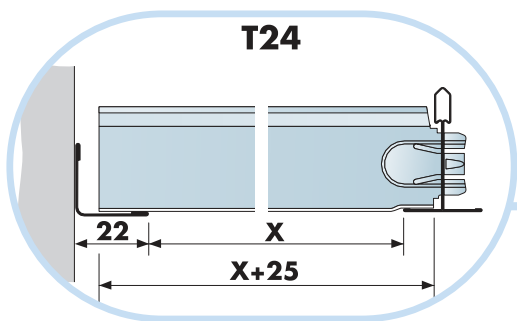

6. Connect Hanger Clip

7. Connect Direct Fixing Bracket

8. Connect Angle Trim

9. Connect Support Clip Dg 25

10. Connect Wall Bracket

11. Connect Wall Bracket

t=40

→ 15

1. Connect Bridging profile

2. Connect Bridging clip 7/10

**Ecophon**  
SAINT-GOBAIN

5

5<sub>1</sub>

7<sub>1</sub>

8

1200

10

T24

22

X

X+25

~10

11

~10