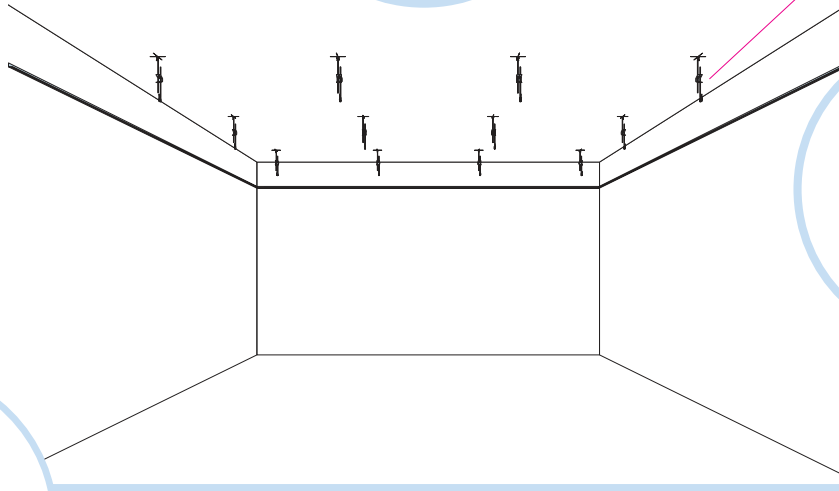

6. Connect Hanger Clip

7. Connect Direct Fixing Bracket

8. Connect Angle Trim

9. Connect Support Clip Dg 25

10. Connect Wall Bracket

11. Connect Wall Bracket

t=40

→ 15

1. Connect Bridging profile

2. Connect Bridging clip 7/10

**Ecophon**  
SAINT-GOBAIN

5

5<sub>1</sub>

7<sub>1</sub>

8

1200

10

T24

22

X

X+25

~10

11

~10