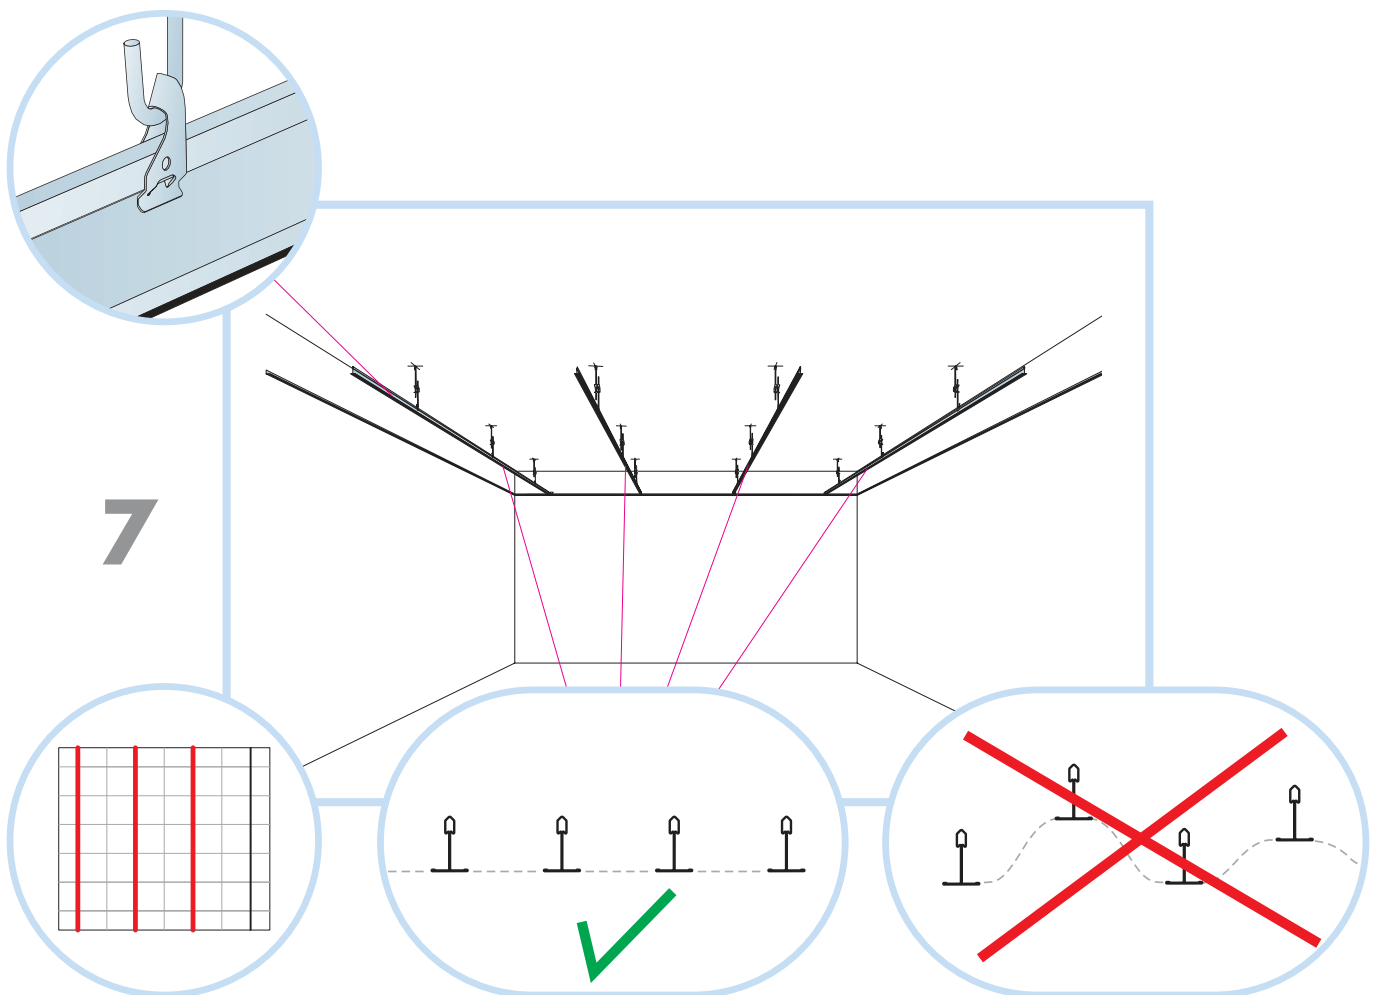

6. Connect Hanger Clip

7. Connect Direct Fixing Bracket

8. Connect Angle Trim

9. Connect Support Clip Dg 25

10. Connect Wall Bracket

11. Connect Wall Bracket

t=40

→ 15

1. Connect Bridging profile

2. Connect Bridging clip 7/10

**Ecophon**  
SAINT-GOBAIN

5

5<sub>1</sub>

7<sub>1</sub>

8

1200