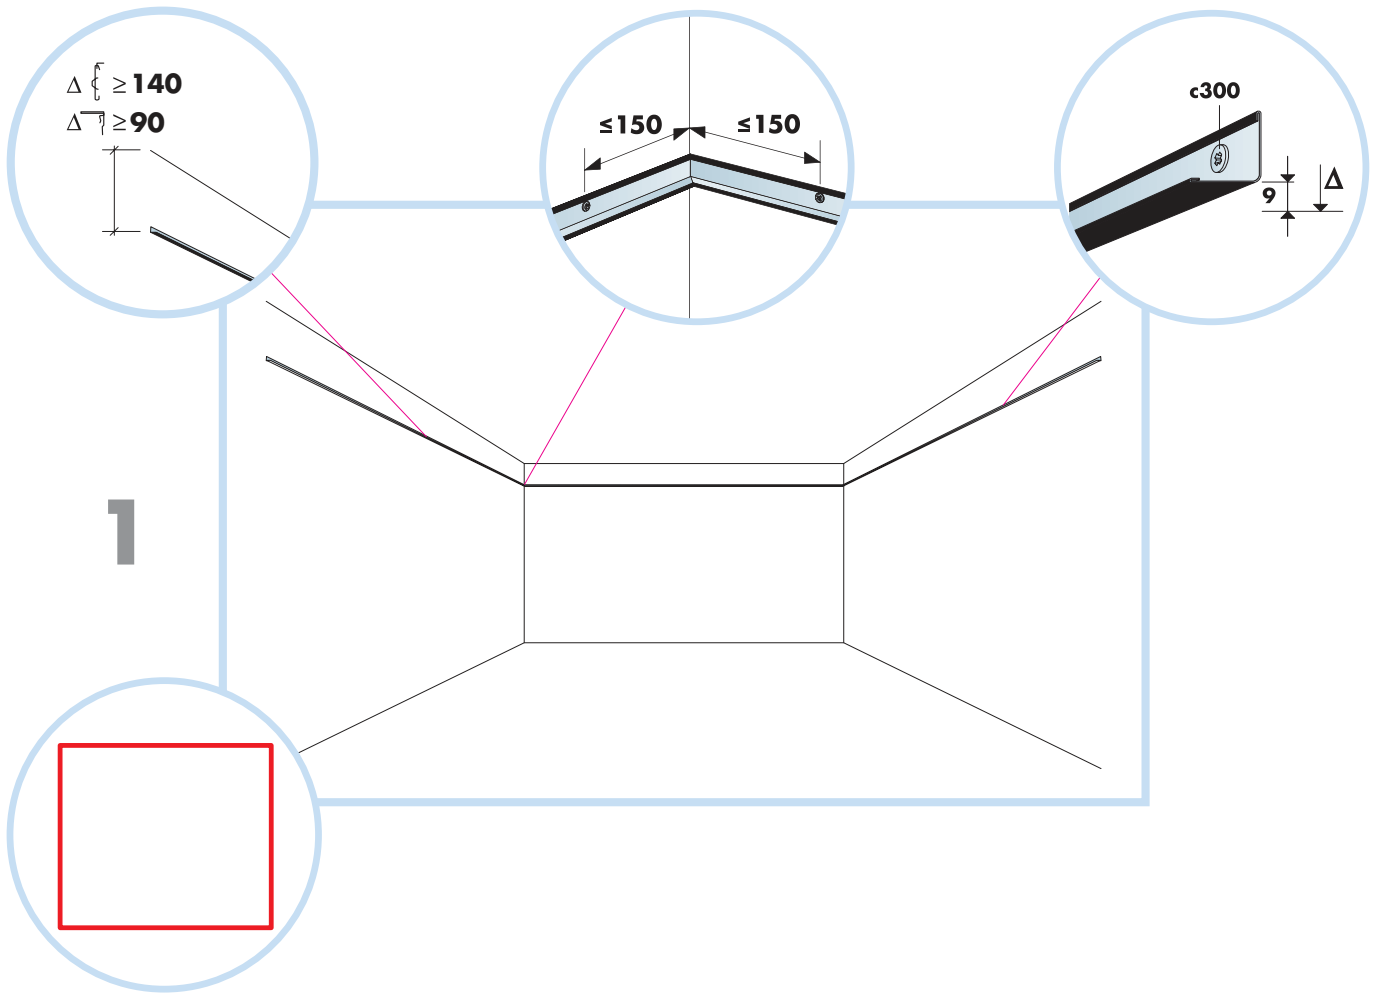

## Master Eg

1200x600  
M499

© Ecophon Group

1. EcophonMaster Eg 1200x600

2. Connect T24 Main Runner

3. Connect T24 Cross Tee, L=1200

4. Connect T24 Cross Tee, L=1200

5. Connect Adjustable Hanger

6. Connect Hanger Clip

7. Connect Direct Fixing Bracket

8. Connect Angle Trim

9. Connect Support Clip Dg 25

10. Connect Wall Bracket

11. Connect Wall Bracket

t=40

→ 15

1. Connect Bridging profile

2. Connect Bridging clip 7/10

**Ecophon**  
SAINT-GOBAIN

5

5<sub>1</sub>

7<sub>1</sub>

8

1200

10

T24

22

X

X+25

~10

11

~10