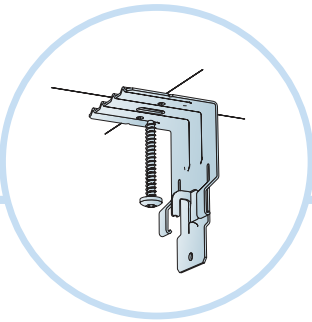

6. Connect Hanger Clip

7. Connect Direct Fixing Bracket

8. Connect Angle Trim

9. Connect Support Clip Dg 25

10. Connect Wall Bracket

11. Connect Wall Bracket

t=40

→ 15

1. Connect Bridging profile

2. Connect Bridging clip 7/10

**Ecophon**  
SAINT-GOBAIN

5

5<sub>1</sub>

7<sub>1</sub>

8

1200