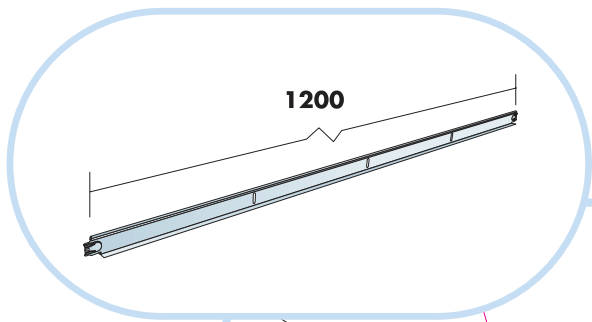

6. Connect Hanger Clip

7. Connect Direct Fixing Bracket

8. Connect Angle Trim

9. Connect Support Clip Dg 25

10. Connect Wall Bracket

11. Connect Wall Bracket

t=40

→ 15

1. Connect Bridging profile

2. Connect Bridging clip 7/10

**Ecophon**  
SAINT-GOBAIN

5

5<sub>1</sub>

7<sub>1</sub>

8

1200

10

T24

22

X

X+25

~10

11

~10