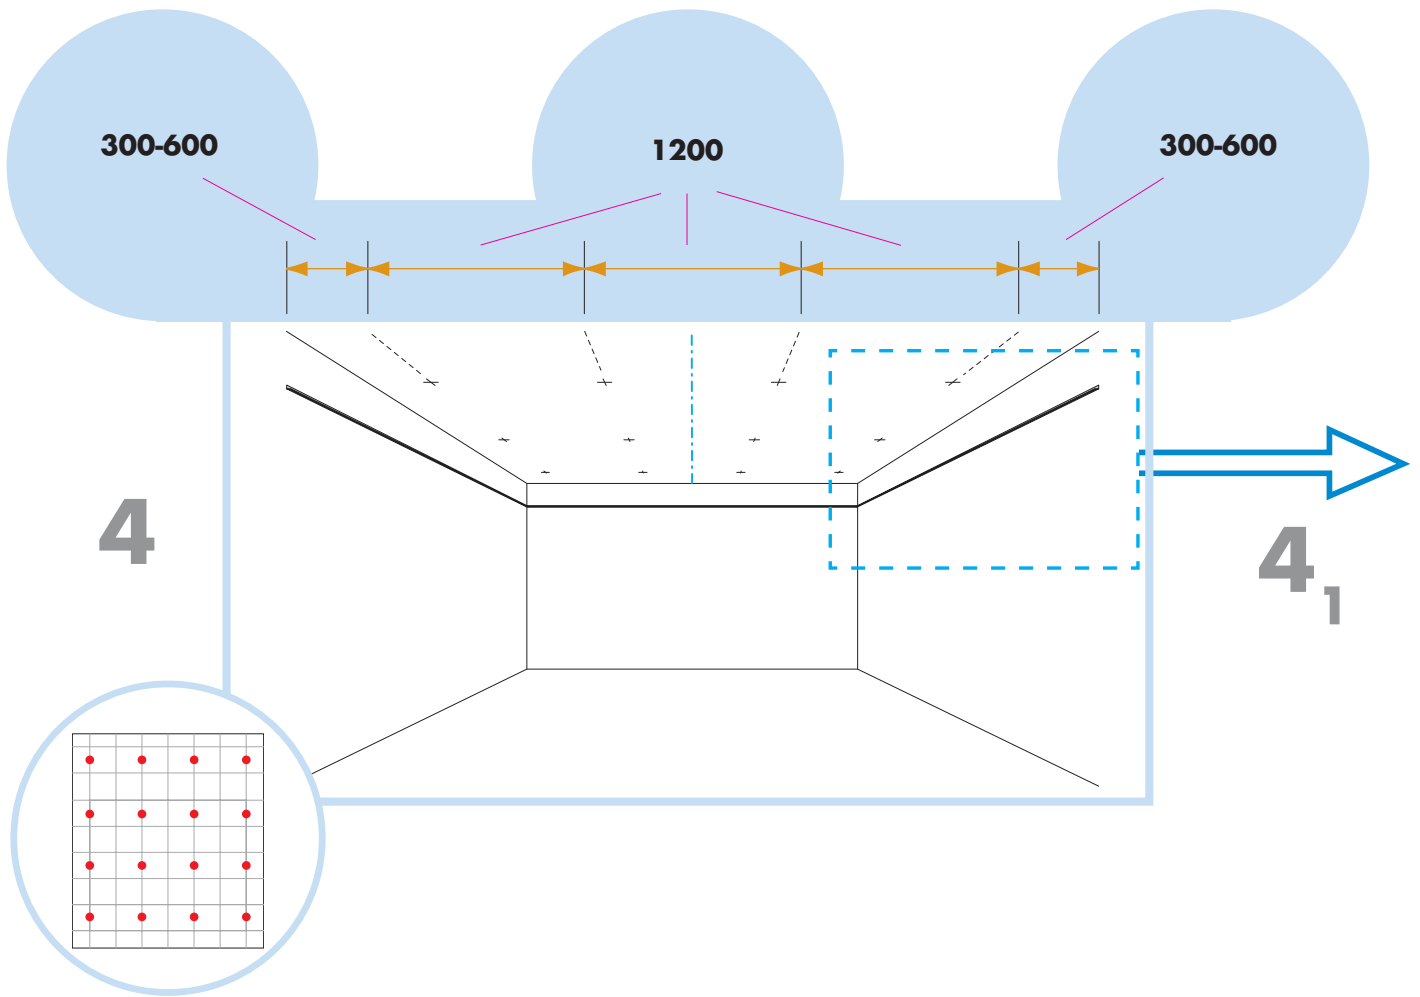

6. Connect Hanger Clip

7. Connect Direct Fixing Bracket

8. Connect Angle Trim

9. Connect Support Clip Dg 25

10. Connect Wall Bracket

11. Connect Wall Bracket

t=40

→ 15

1. Connect Bridging profile

2. Connect Bridging clip 7/10

**Ecophon**  
SAINT-GOBAIN

5

5<sub>1</sub>

7<sub>1</sub>

8

1200