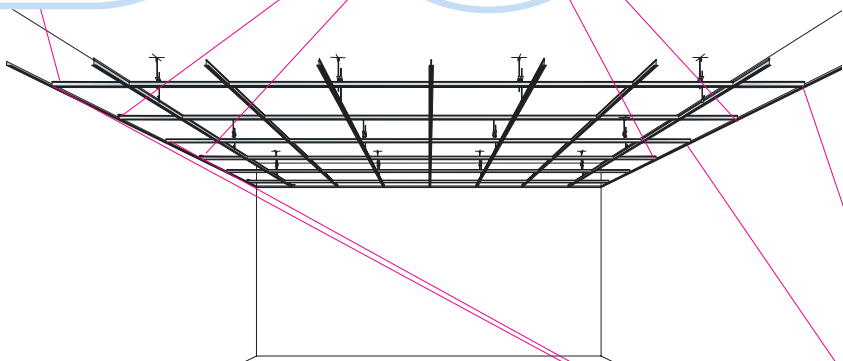

6. Connect Hanger Clip

7. Connect Direct Fixing Bracket

8. Connect Angle Trim

9. Connect Support Clip Dg 25

10. Connect Wall Bracket

11. Connect Wall Bracket

t=40

→ 15

1. Connect Bridging profile

2. Connect Bridging clip 7/10

**Ecophon**  
SAINT-GOBAIN

5

5<sub>1</sub>

7<sub>1</sub>

8

1200

10

T24

22

X

X+25

~10

11

~10

B-B

C-C

14

X/Y → x2

15

Alt 1

16

Alt 2