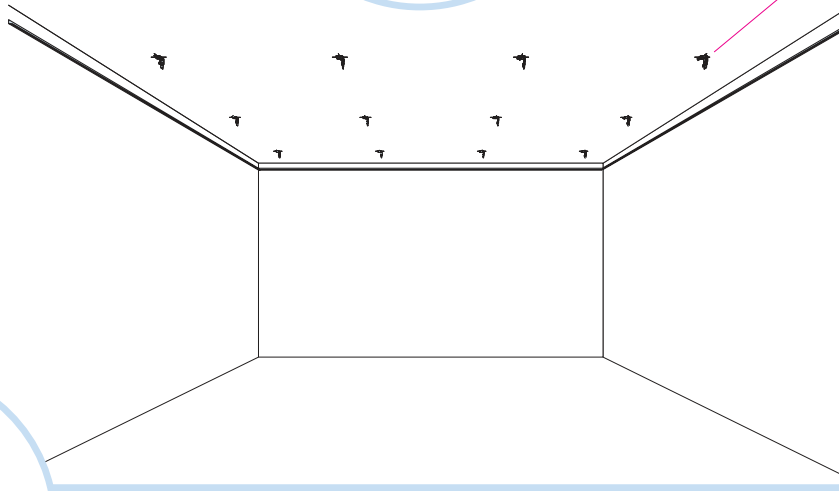

6. Connect Hanger Clip

7. Connect Direct Fixing Bracket

8. Connect Angle Trim

9. Connect Support Clip Dg 25

10. Connect Wall Bracket

11. Connect Wall Bracket

t=40

→ 15

1. Connect Bridging profile

2. Connect Bridging clip 7/10

**Ecophon**  
SAINT-GOBAIN

5

5<sub>1</sub>

7<sub>1</sub>

8

1200