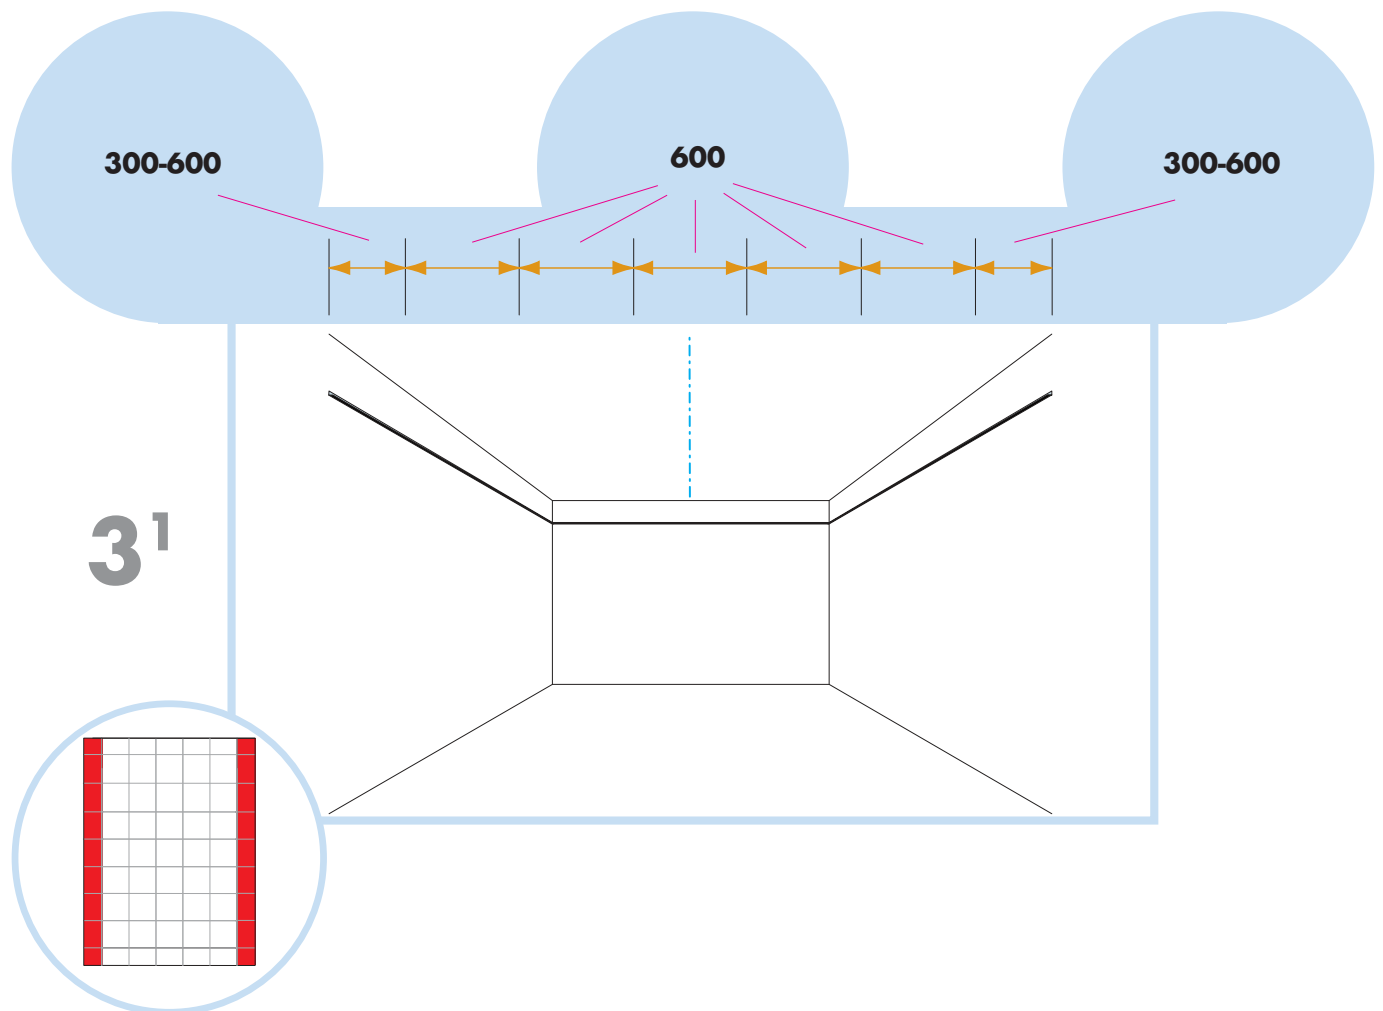

5. Connect Adjustable Hanger

6. Connect Hanger Clip

7. Connect Direct Fixing Bracket

8. Connect Angle Trim

9. Connect Support Clip Dg 25

10. Connect Wall Bracket

t=40

→ 17

1. Connect Bridging profile

2. Connect Bridging clip 7/10

Ecophon
SAINT-GOBAIN

www.ecophon.com

5

5₁

7₁

8

1200x1200

→ 9

1200x600, 600x600

→ 11

9₁

300-600

1200

300-600

T24

10

B-B

C-C

16

X/Y → 2x

17

A-A