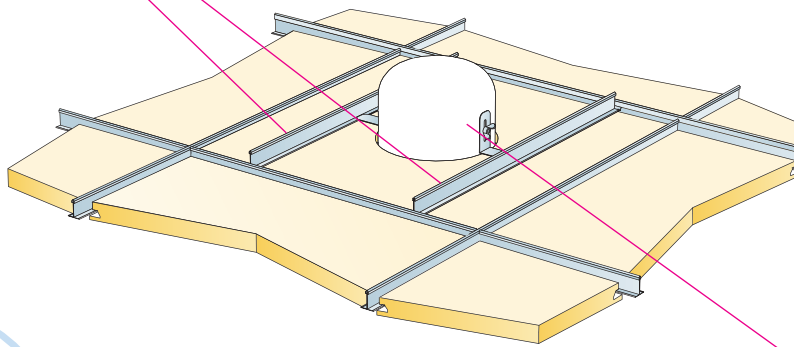

5. Connect Adjustable Hanger

6. Connect Hanger Clip

7. Connect Direct Fixing Bracket

8. Connect Angle Trim

9. Connect Support Clip Dg 25

10. Connect Wall Bracket

t=40

→ 17

T24

10

B-B

C-C

16

X/Y → 2x

17

A-A

B-B

Alt 1

18

Alt 2

A-A

B-B

19

C-C