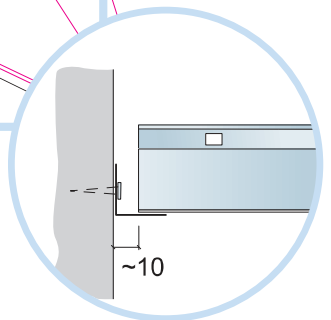

9₁

300-600

1200

300-600

T24

10