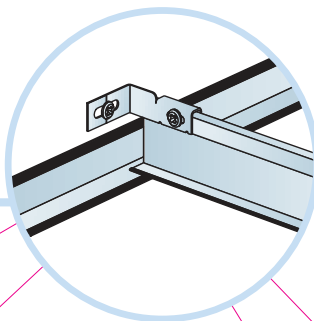

300-600

1200

300-600

T24