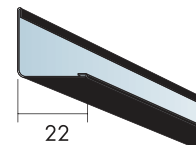

5. Connect Adjustable Hanger

6. Connect Hanger Clip

7. Connect Direct Fixing Bracket

8. Connect Angle Trim

9. Connect Support Clip Dg 25

10. Connect Wall Bracket

t=40

→ 17

1200x1200

→ 9

1200x600, 600x600

→ 11

9₁

300-600

1200

300-600