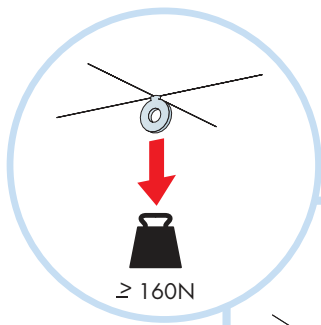

5. Connect Adjustable Hanger

6. Connect Hanger Clip

7. Connect Direct Fixing Bracket

8. Connect Angle Trim

9. Connect Support Clip Dg 25

10. Connect Wall Bracket

t=40

→ 17

1. Connect Bridging profile

2. Connect Bridging clip 7/10

Ecophon
SAINT-GOBAIN

www.ecophon.com

5

5₁

7₁

8