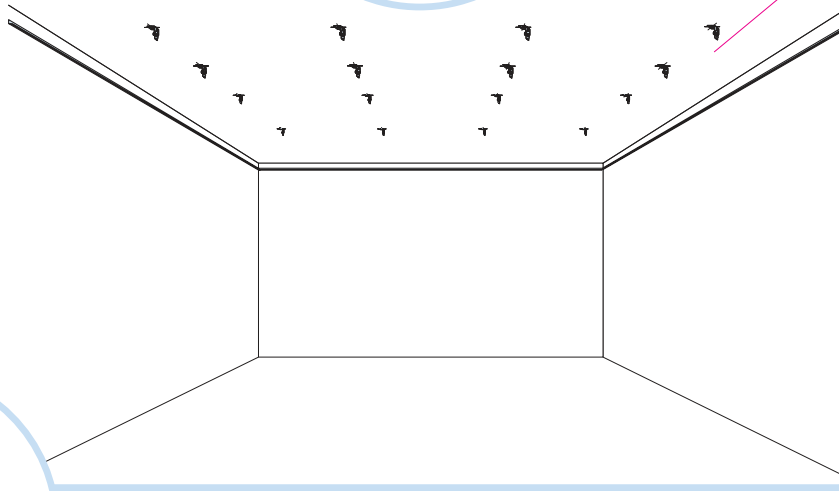

5. Connect Adjustable Hanger

6. Connect Hanger Clip

7. Connect Direct Fixing Bracket

8. Connect Angle Trim

9. Connect Support Clip Dg 25

10. Connect Wall Bracket

t=40

→ 17

1. Connect Bridging profile

2. Connect Bridging clip 7/10

Ecophon
SAINT-GOBAIN

www.ecophon.com

5

5₁

7₁

8

1200x1200

→ 9

1200x600, 600x600

→ 11

9₁

300-600

1200

300-600