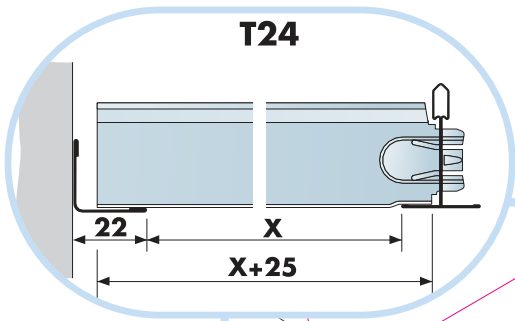

5. Connect Adjustable Hanger

6. Connect Hanger Clip

7. Connect Direct Fixing Bracket

8. Connect Angle Trim

9. Connect Support Clip Dg 25

10. Connect Wall Bracket

t=40

→ 17

1200x1200

→ 9

1200x600, 600x600

→ 11

9₁

300-600

1200

300-600

T24

10

B-B

C-C

16

X/Y → 2x

17

A-A