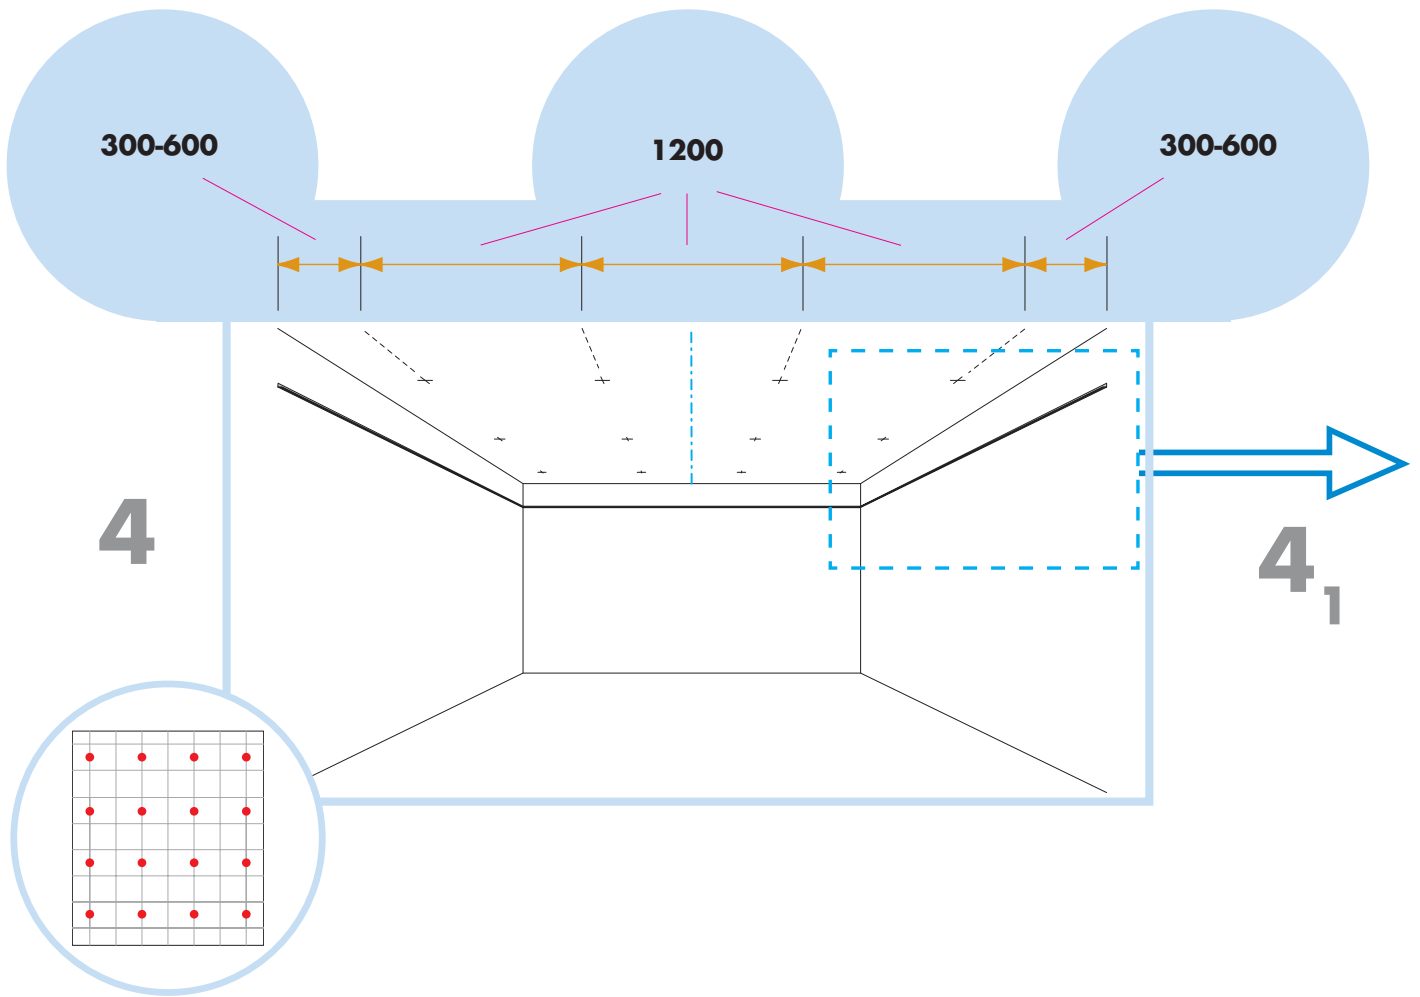

5. Connect Adjustable Hanger

6. Connect Hanger Clip

7. Connect Direct Fixing Bracket

8. Connect Angle Trim

9. Connect Support Clip Dg 25

10. Connect Wall Bracket

t=40

→ 17

1. Connect Bridging profile

2. Connect Bridging clip 7/10

Ecophon
SAINT-GOBAIN

www.ecophon.com

5

5₁

7₁

8

1200x1200

→ 9

1200x600, 600x600

→ 11

9₁

300-600

1200

300-600

T24

10

B-B

C-C

16

X/Y → 2x

17

A-A