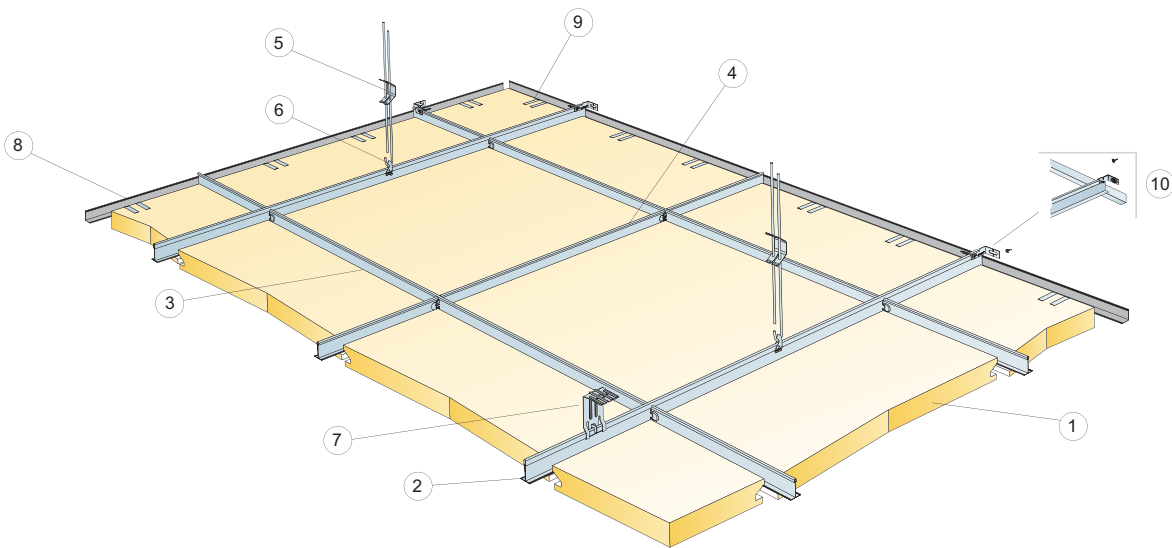

Master Eg

600x600, 1200x600, 1200x1200

M498

© Ecophon Group

1. EcophonMaster Eg 600x600/1200x600/1200x1200

2. Connect T24 Main Runner

3. Connect T24 Cross Tee, L=1200

4. Connect T24 Cross Tee, L=600

5. Connect Adjustable Hanger

6. Connect Hanger Clip

7. Connect Direct Fixing Bracket

8. Connect Angle Trim

9. Connect Support Clip Dg 25

10. Connect Wall Bracket

t=40

→ 17

1200x1200

→ 9

1200x600, 600x600

→ 11

9₁

300-600

1200

300-600