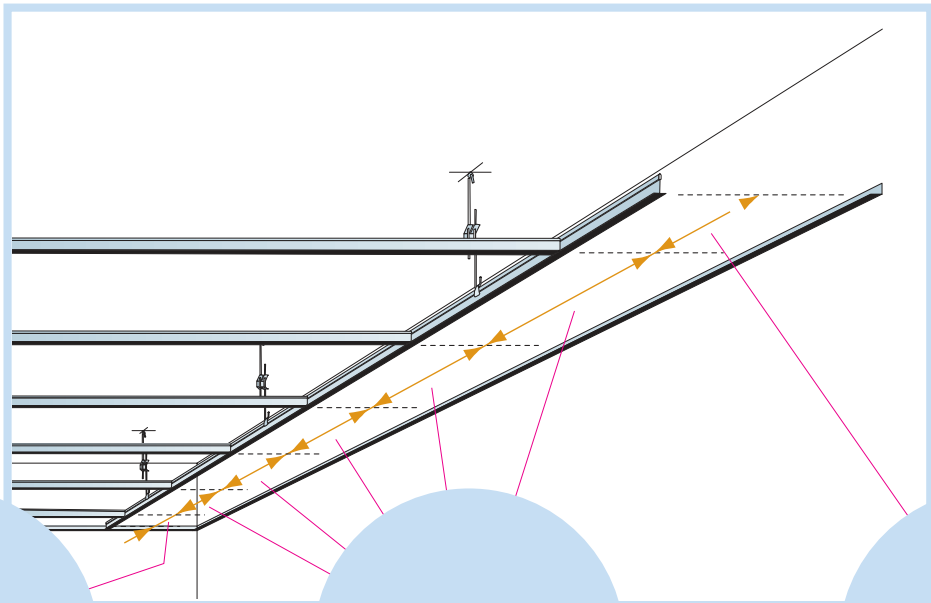

5. Connect Adjustable Hanger

6. Connect Hanger Clip

7. Connect Direct Fixing Bracket

8. Connect Angle Trim

9. Connect Support Clip Dg 25

10. Connect Wall Bracket

t=40

→ 17

1200x1200

→ 9

1200x600, 600x600

→ 11

9₁

300-600

1200

300-600

T24

10

B-B

C-C

16

X/Y → 2x

17

A-A