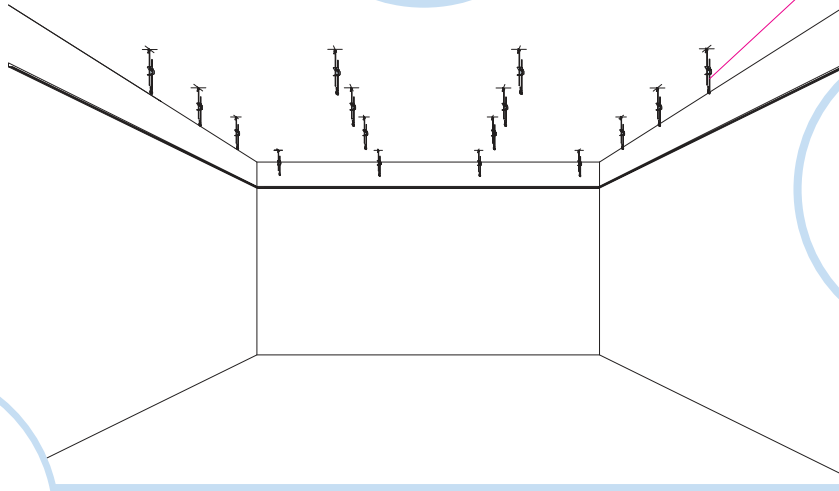

5. Connect Adjustable Hanger

6. Connect Hanger Clip

7. Connect Direct Fixing Bracket

8. Connect Angle Trim

9. Connect Support Clip Dg 25

10. Connect Wall Bracket

t=40

→ 17

1. Connect Bridging profile

2. Connect Bridging clip 7/10

Ecophon
SAINT-GOBAIN

www.ecophon.com

5

5₁

7₁

8

1200x1200

→ 9

1200x600, 600x600

→ 11

9₁

300-600

1200

300-600

T24

10

B-B

C-C

16

X/Y → 2x

17

A-A