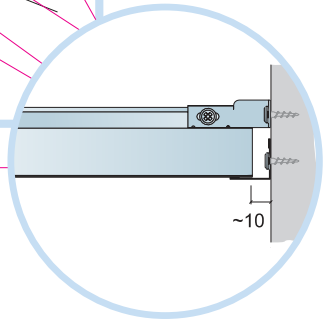

5. Connect Adjustable Hanger

6. Connect Hanger Clip

7. Connect Direct Fixing Bracket

8. Connect Angle Trim

9. Connect Support Clip Dg 25

10. Connect Wall Bracket

t=40

→ 17

1. Connect Bridging profile

2. Connect Bridging clip 7/10

Ecophon
SAINT-GOBAIN

www.ecophon.com

5

5₁

7₁

8

1200x1200

→ 9

1200x600, 600x600

→ 11

9₁

300-600

1200

300-600