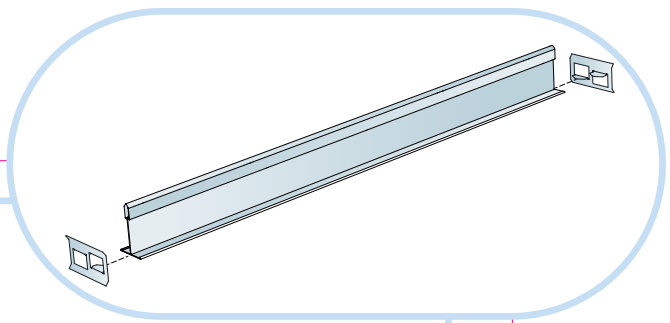

5. Connect Adjustable Hanger

6. Connect Hanger Clip

7. Connect Direct Fixing Bracket

8. Connect Angle Trim

9. Connect Support Clip Dg 25

10. Connect Wall Bracket

t=40

→ 17

T24

10

B-B

C-C

16

X/Y → 2x

17

A-A