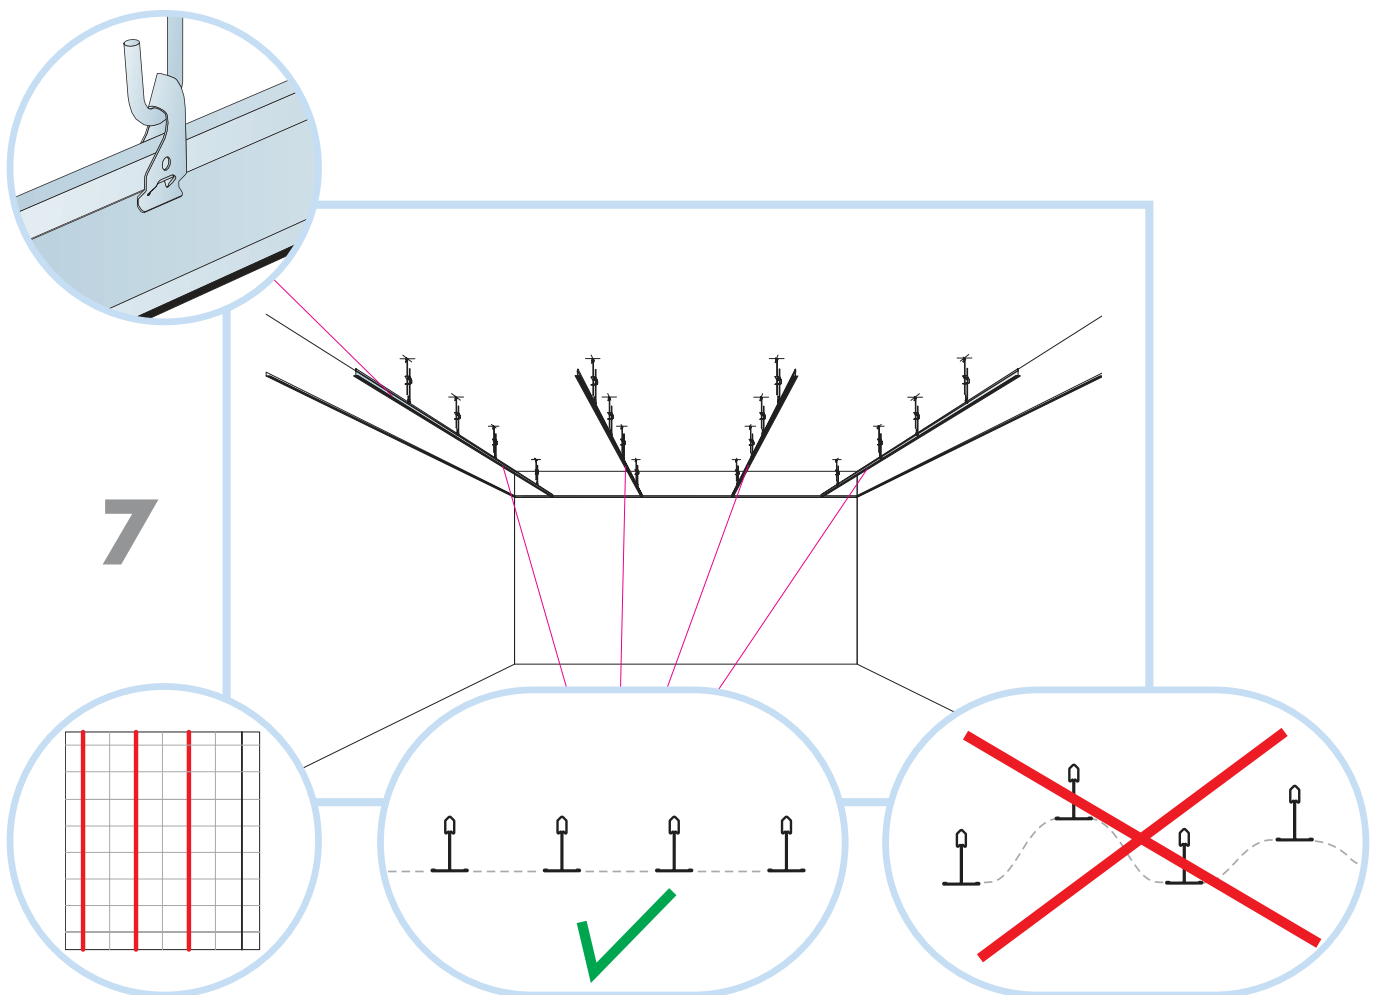

5. Connect Adjustable Hanger

6. Connect Hanger Clip

7. Connect Direct Fixing Bracket

8. Connect Angle Trim

9. Connect Support Clip Dg 25

10. Connect Wall Bracket

t=40

→ 17

1. Connect Bridging profile

2. Connect Bridging clip 7/10

Ecophon
SAINT-GOBAIN

www.ecophon.com

5

5₁

7₁

8

1200x1200

→ 9

1200x600, 600x600

→ 11

9₁

300-600

1200

300-600