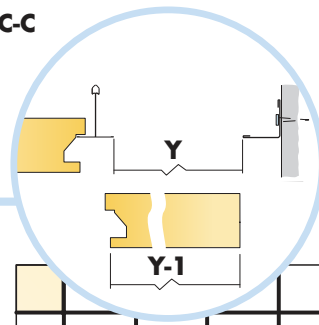

5. Connect Adjustable Hanger

6. Connect Hanger Clip

7. Connect Direct Fixing Bracket

8. Connect Angle Trim

9. Connect Support Clip Dg 25

10. Connect Wall Bracket

t=40

→ 17

1200x1200

→ 9

1200x600, 600x600

→ 11

9₁

300-600

1200

300-600

T24

10

B-B

C-C

16

X/Y → 2x

17

A-A

B-B

Alt 1

18

Alt 2

A-A

B-B

19

C-C