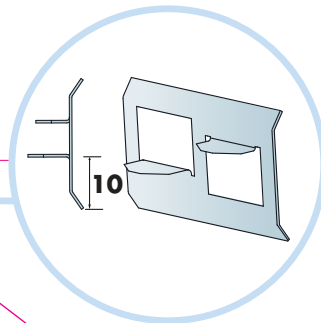

5. Connect Adjustable Hanger

6. Connect Hanger Clip

7. Connect Direct Fixing Bracket

8. Connect Angle Trim

9. Connect Support Clip Dg 25

10. Connect Wall Bracket

t=40

→ 17

T24

10

B-B

C-C

16

X/Y → 2x

17

A-A