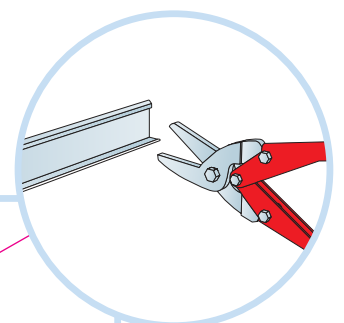

A-A

B-B

Alt 1

18

Alt 2

A-A

B-B

19

C-C