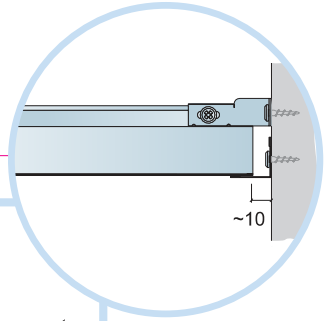

5. Connect Adjustable Hanger

6. Connect Hanger Clip

7. Connect Direct Fixing Bracket

8. Connect Angle Trim

9. Connect Support Clip Dg 25

10. Connect Wall Bracket

t=40

→ 17

1200x1200

→ 9

1200x600, 600x600

→ 11

9₁

300-600

1200

300-600

T24

10

B-B

C-C

16

X/Y → 2x

17

A-A