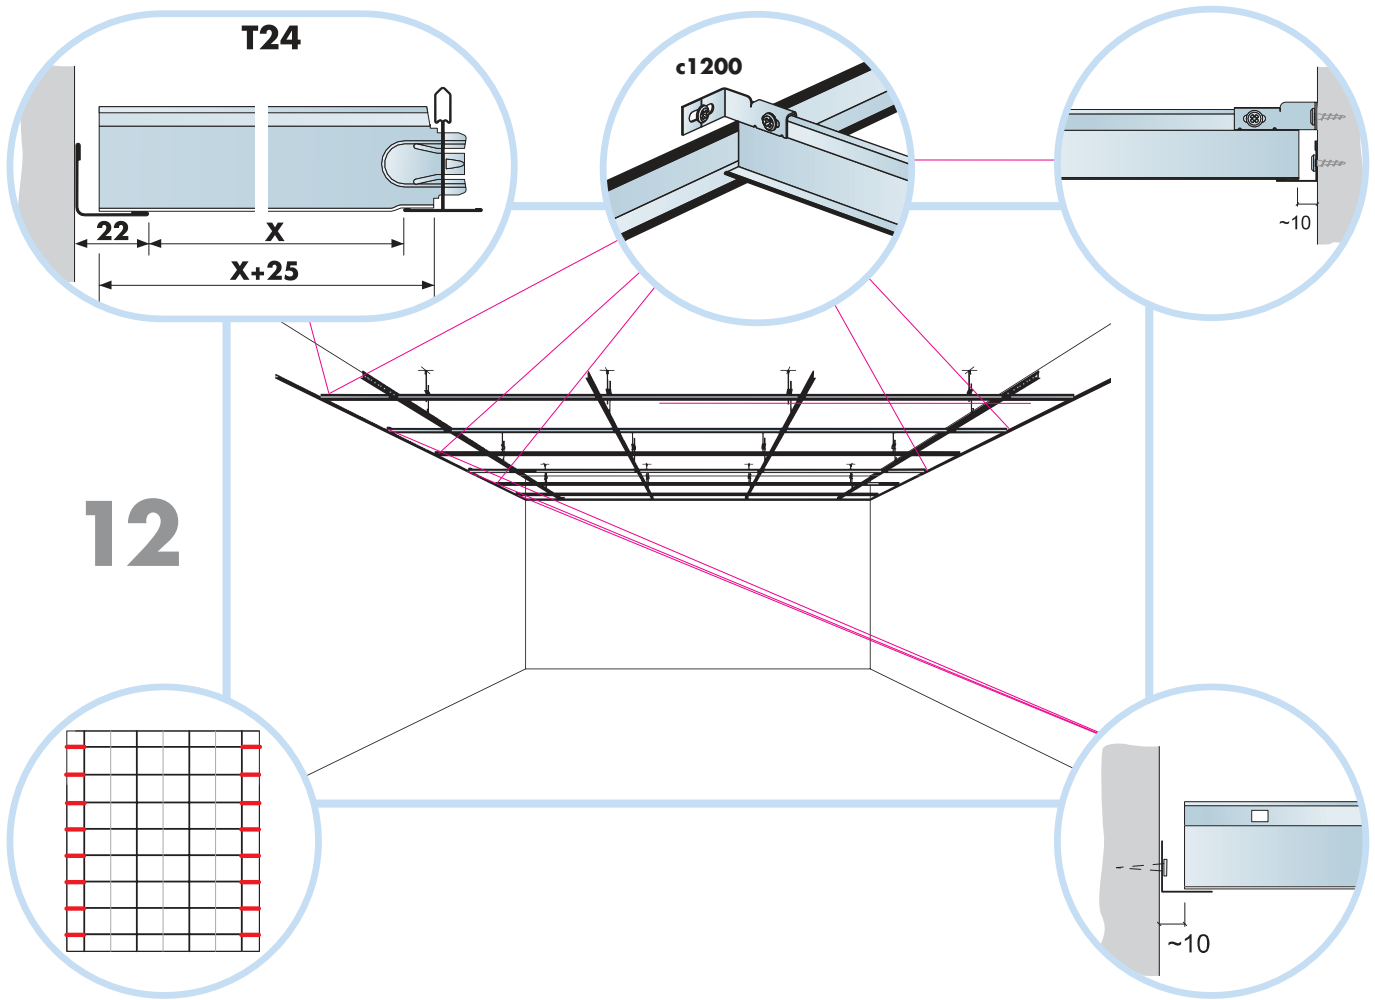

5. Connect Adjustable Hanger

6. Connect Hanger Clip

7. Connect Direct Fixing Bracket

8. Connect Angle Trim

9. Connect Support Clip Dg 25

10. Connect Wall Bracket

t=40

→ 17

1200x1200

→ 9

1200x600, 600x600

→ 11

9₁

300-600

1200

300-600

T24

10

B-B

C-C

16

X/Y → 2x

17

A-A