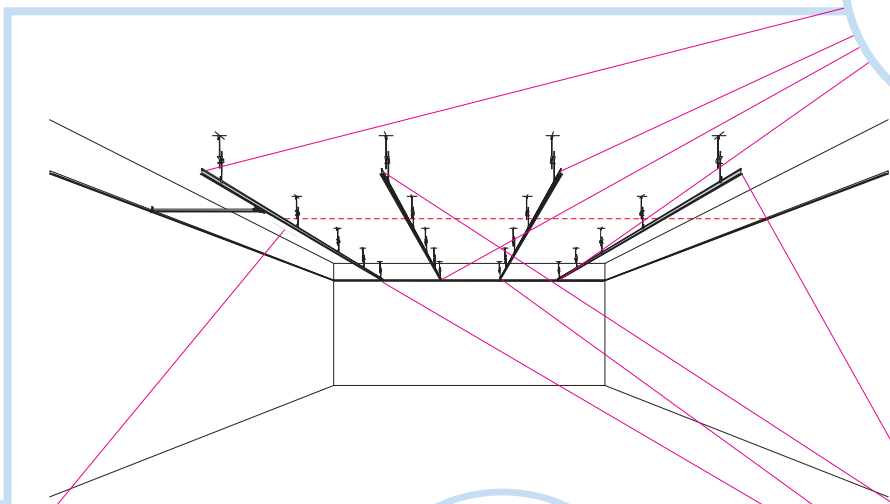

5. Connect Adjustable Hanger

6. Connect Hanger Clip

7. Connect Direct Fixing Bracket

8. Connect Angle Trim

9. Connect Support Clip Dg 25

10. Connect Wall Bracket

t=40

→ 17

1200x1200

→ 9

1200x600, 600x600

→ 11

9₁

300-600

1200

300-600

T24

10

B-B

C-C

16

X/Y → 2x

17

A-A