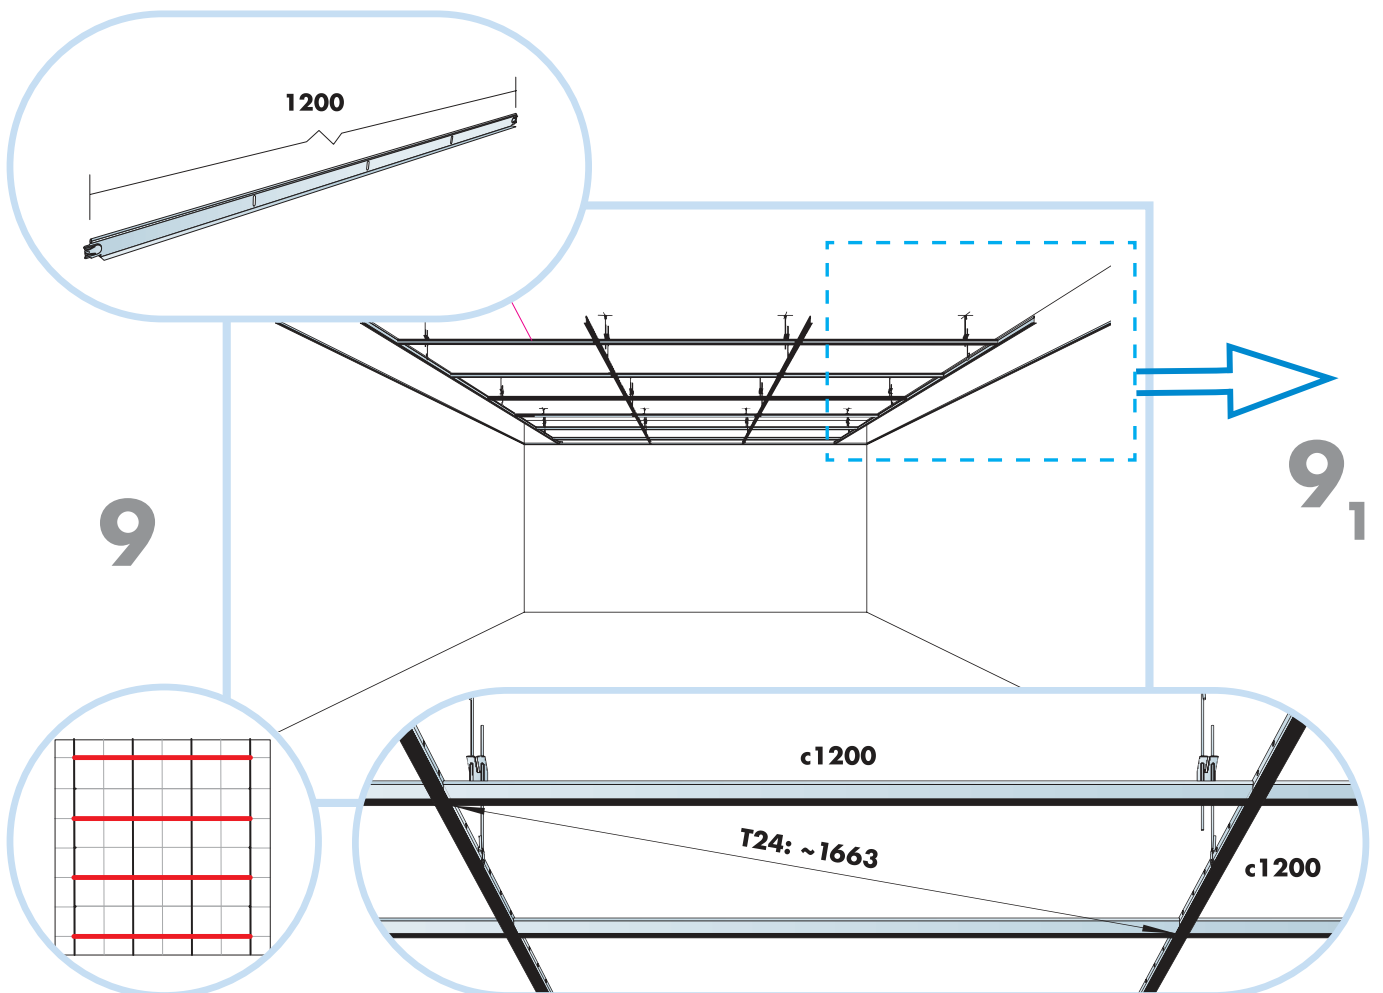

5. Connect Adjustable Hanger

6. Connect Hanger Clip

7. Connect Direct Fixing Bracket

8. Connect Angle Trim

9. Connect Support Clip Dg 25

10. Connect Wall Bracket

t=40

→ 17

1. Connect Bridging profile

2. Connect Bridging clip 7/10

Ecophon
SAINT-GOBAIN

www.ecophon.com

5

5₁

7₁

8

1200x1200

→ 9

1200x600, 600x600

→ 11

9₁

300-600

1200

300-600

T24

10

B-B

C-C

16

X/Y → 2x

17

A-A