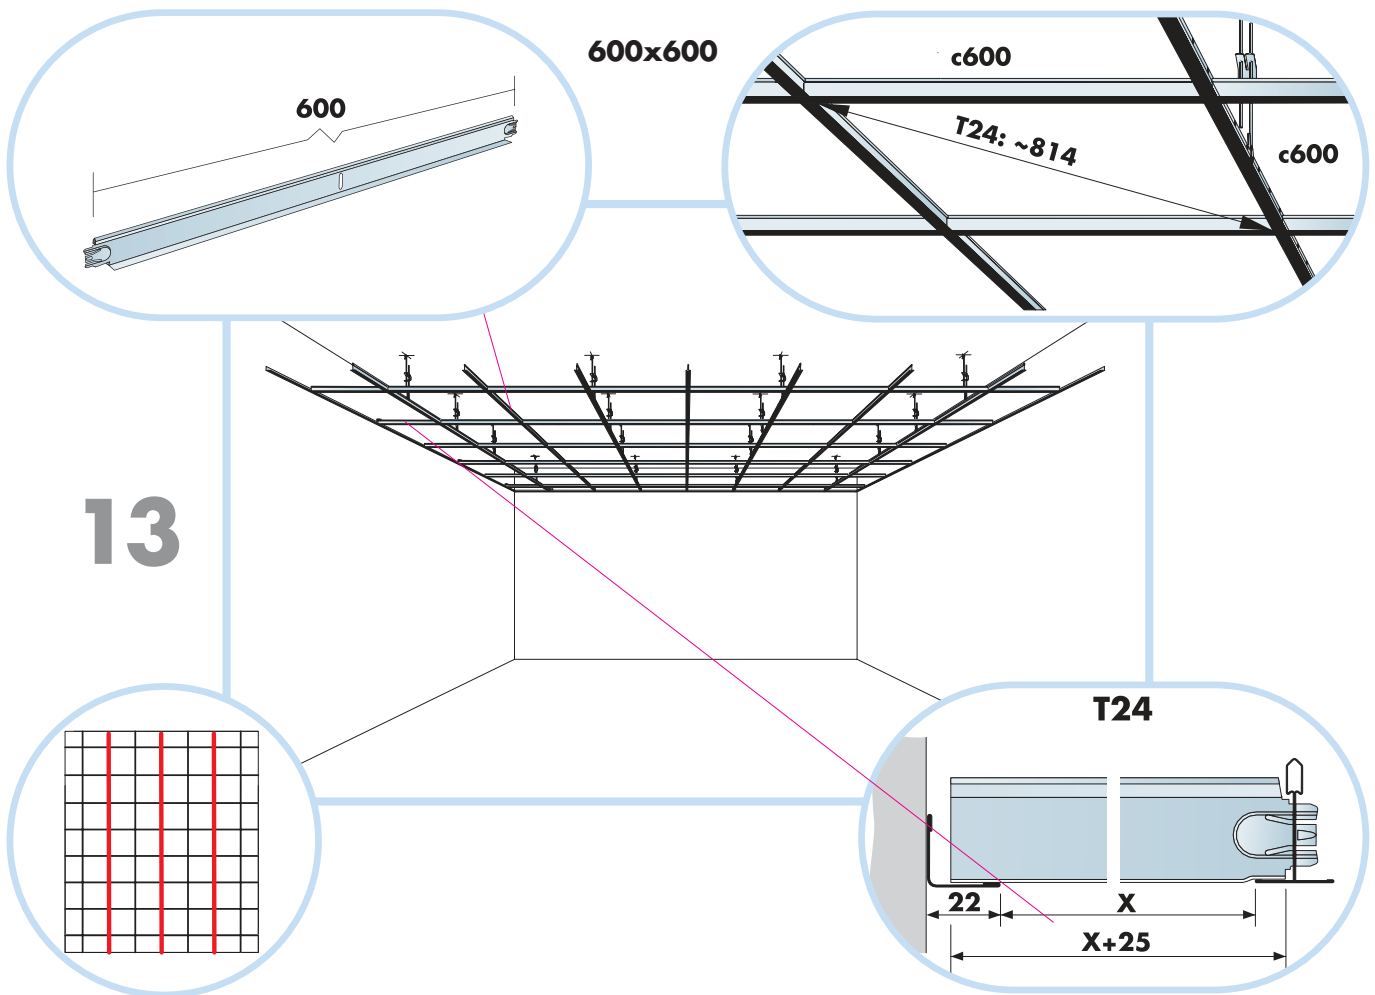

5. Connect Adjustable Hanger

6. Connect Hanger Clip

7. Connect Direct Fixing Bracket

8. Connect Angle Trim

9. Connect Support Clip Dg 25

10. Connect Wall Bracket

t=40

→ 17

1200x1200

→ 9

1200x600, 600x600

→ 11

9₁

300-600

1200

300-600

T24

10

B-B

C-C

16

X/Y → 2x

17

A-A