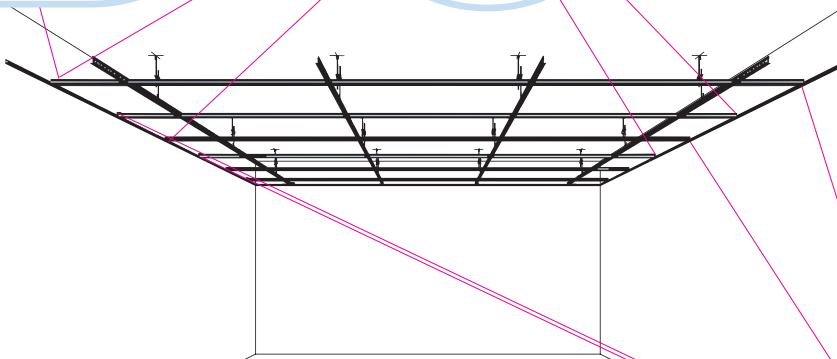

5. Connect Adjustable Hanger

6. Connect Hanger Clip

7. Connect Direct Fixing Bracket

8. Connect Angle Trim

9. Connect Support Clip Dg 25

10. Connect Wall Bracket

t=40

→ 17

1200x1200

→ 9

1200x600, 600x600

→ 11

9₁

300-600

1200

300-600

T24

10

B-B

C-C

16

X/Y → 2x

17

A-A