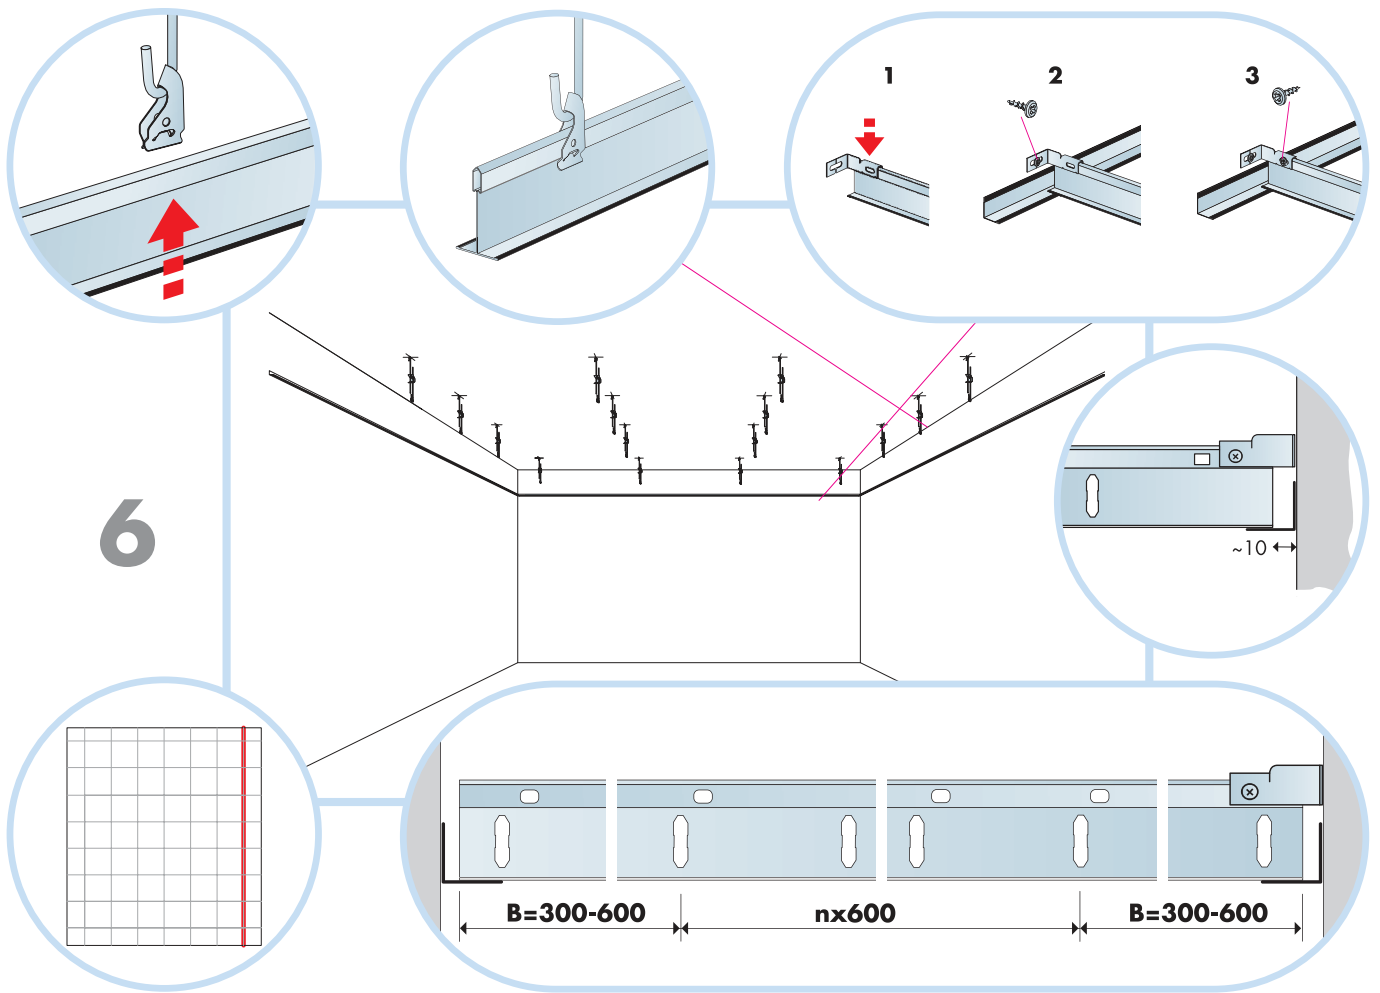

5. Connect Adjustable Hanger

6. Connect Hanger Clip

7. Connect Direct Fixing Bracket

8. Connect Angle Trim

9. Connect Support Clip Dg 25

10. Connect Wall Bracket

t=40

→ 17

1. Connect Bridging profile

2. Connect Bridging clip 7/10

Ecophon
SAINT-GOBAIN

www.ecophon.com

5

5₁

7₁

8

1200x1200

→ 9

1200x600, 600x600

→ 11

9₁

300-600

1200

300-600