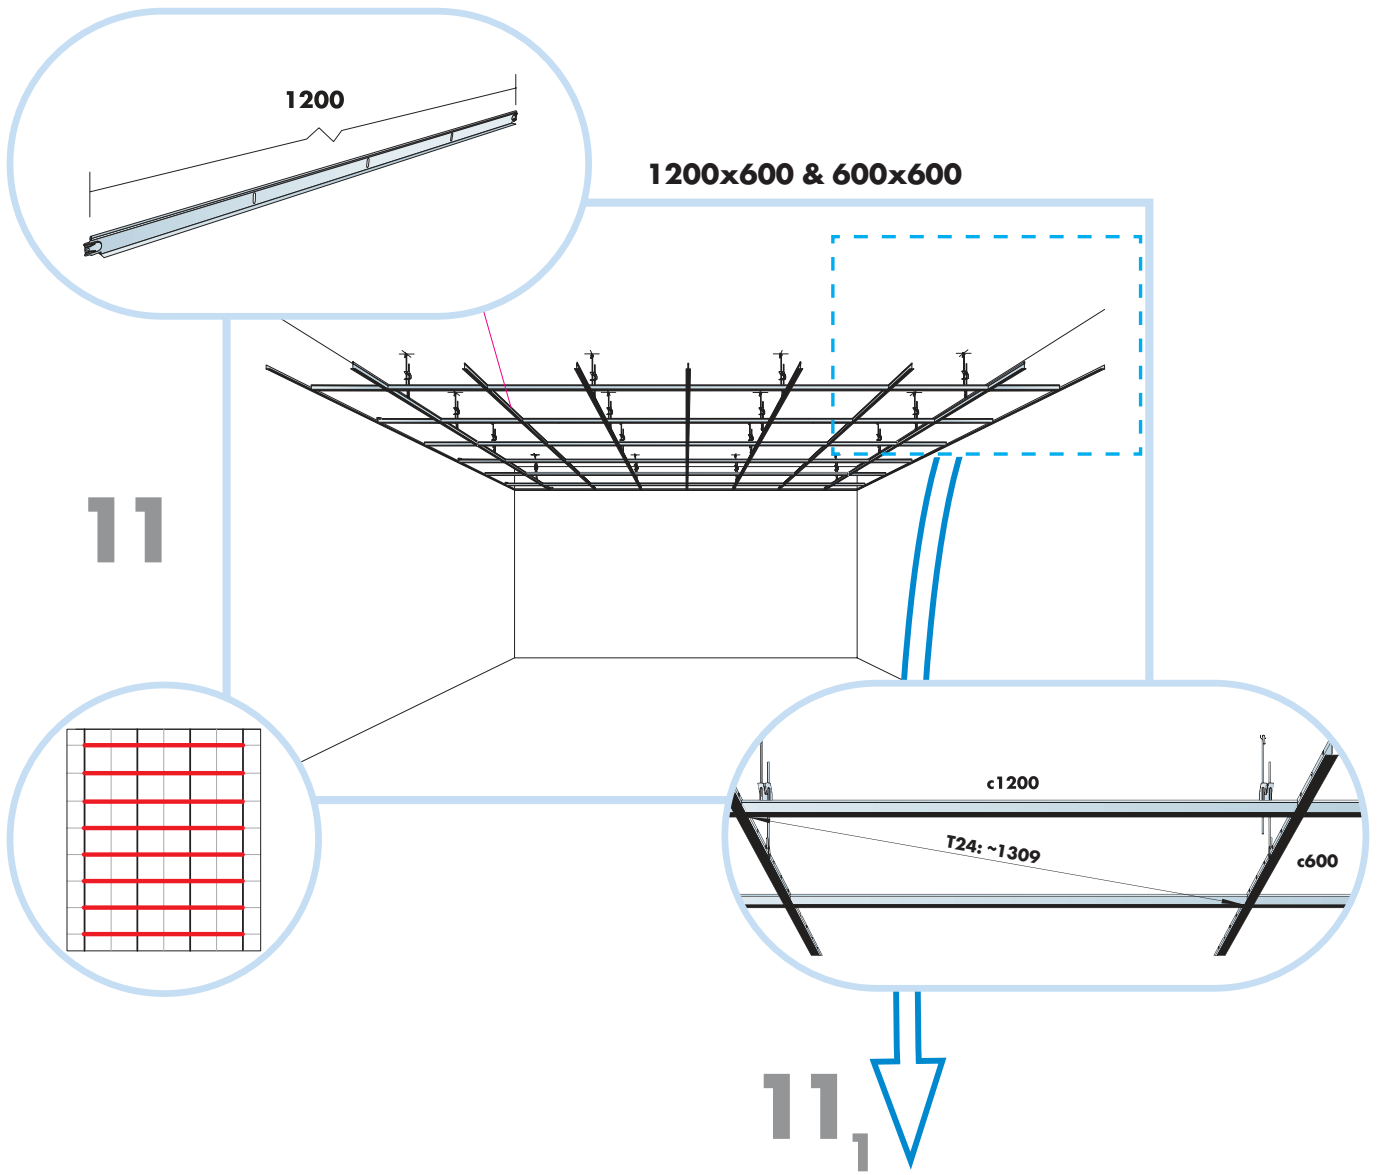

5. Connect Adjustable Hanger

6. Connect Hanger Clip

7. Connect Direct Fixing Bracket

8. Connect Angle Trim

9. Connect Support Clip Dg 25

10. Connect Wall Bracket

t=40

→ 17

1200x1200

→ 9

1200x600, 600x600

→ 11

9₁

300-600

1200

300-600

T24

10

B-B

C-C

16

X/Y → 2x

17

A-A