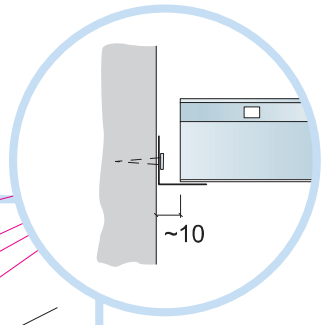

5. Connect Adjustable Hanger

6. Connect Hanger Clip

7. Connect Direct Fixing Bracket

8. Connect Angle Trim

9. Connect Support Clip Dg 25

10. Connect Wall Bracket

t=40

→ 17

1. Connect Bridging profile

2. Connect Bridging clip 7/10

Ecophon
SAINT-GOBAIN

www.ecophon.com

5

5₁

7₁

8

1200x1200

→ 9

1200x600, 600x600

→ 11

9₁

300-600

1200

300-600