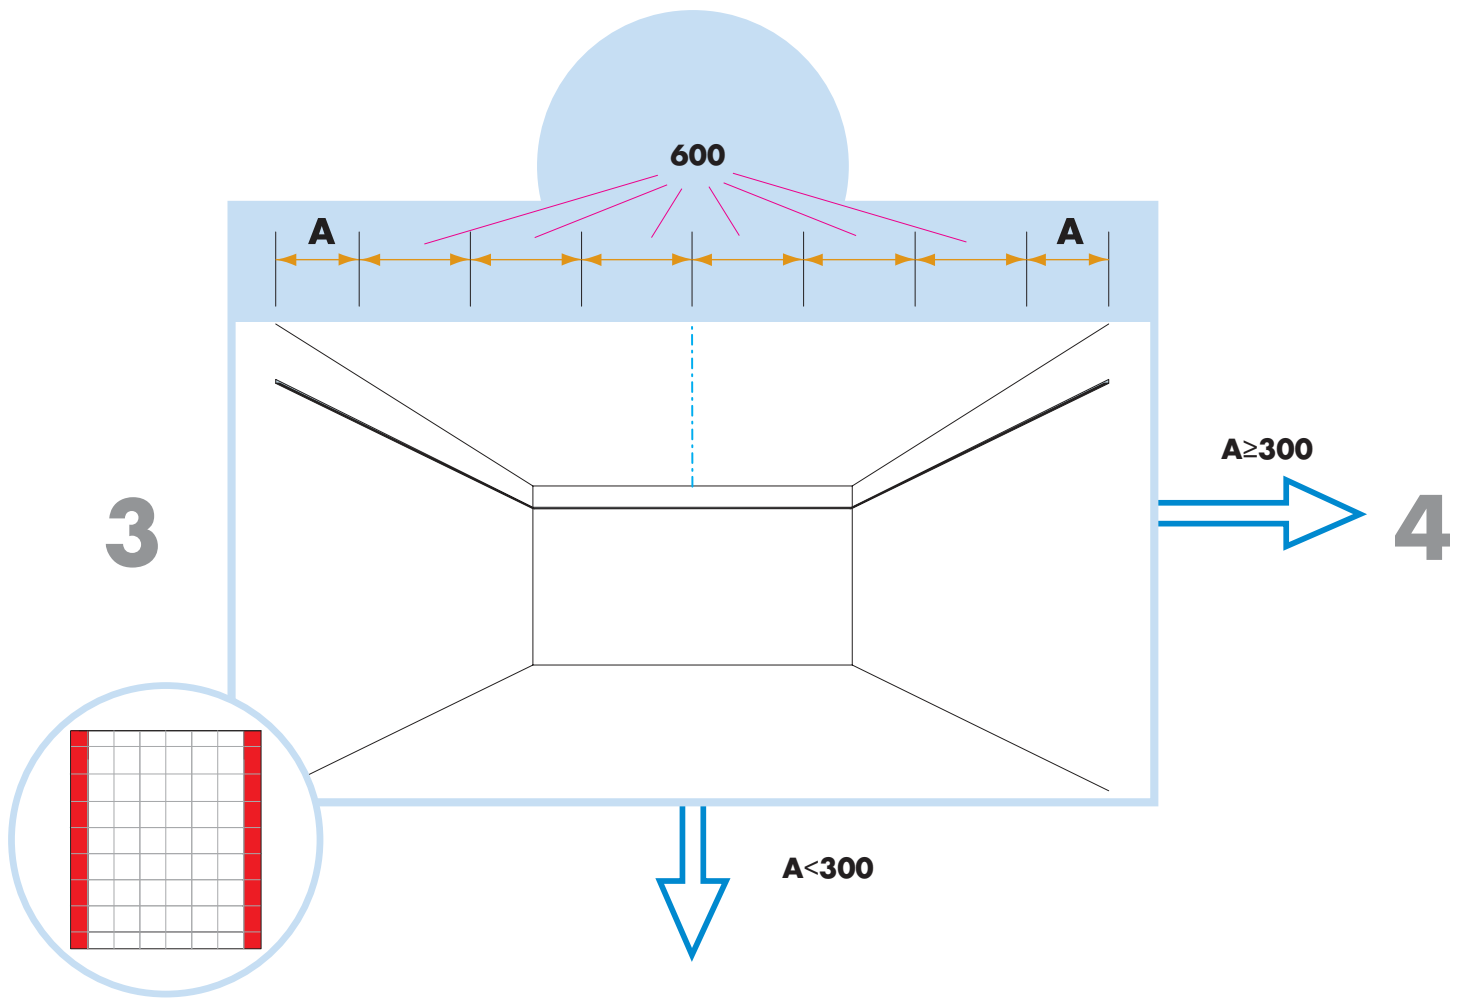

5. Connect Adjustable Hanger

6. Connect Hanger Clip

7. Connect Direct Fixing Bracket

8. Connect Angle Trim

9. Connect Support Clip Dg 25

10. Connect Wall Bracket

t=40

→ 17

1. Connect Bridging profile

2. Connect Bridging clip 7/10

Ecophon
SAINT-GOBAIN

www.ecophon.com

5

5₁

7₁

8

1200x1200

→ 9

1200x600, 600x600

→ 11

9₁

300-600

1200

300-600