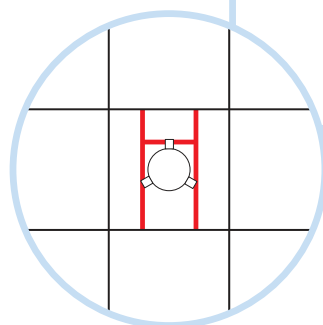

5. Connect Adjustable Hanger

6. Connect Hanger Clip

7. Connect Direct Fixing Bracket

8. Connect Angle Trim

9. Connect Support Clip Dg 25

10. Connect Wall Bracket

t=40

→ 17

1200x1200

→ 9

1200x600, 600x600

→ 11

9₁

300-600

1200

300-600

T24

10

B-B

C-C

16

X/Y → 2x

17

A-A

B-B

Alt 1

18

Alt 2

A-A

B-B

19

C-C