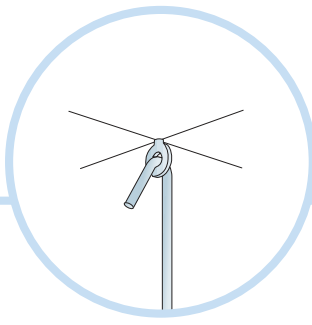

5. Connect Adjustable Hanger

6. Connect Hanger Clip

7. Connect Direct Fixing Bracket

8. Connect Angle Trim

9. Connect Support Clip Dg 25

10. Connect Wall Bracket

t=40

→ 17

1. Connect Bridging profile

2. Connect Bridging clip 7/10

Ecophon
SAINT-GOBAIN

www.ecophon.com

5

5₁

7₁

8