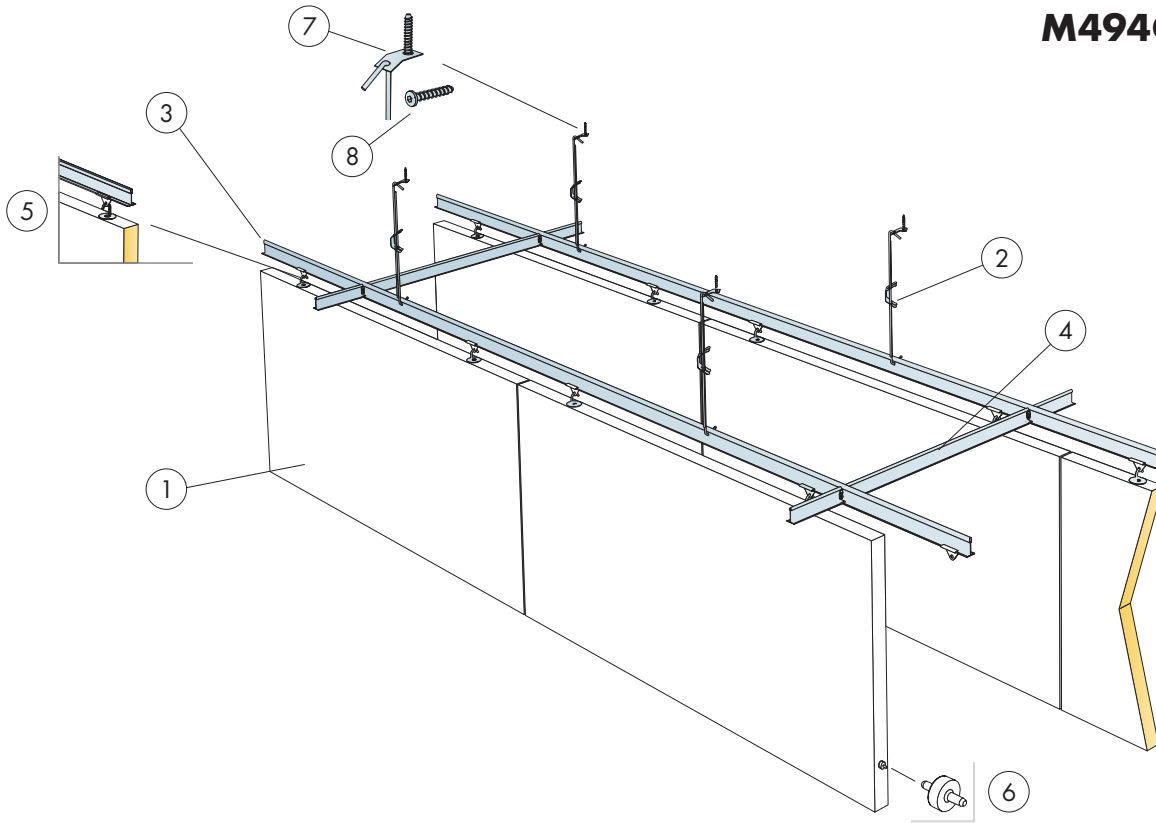

Ecophon Hygiene Performance™ Baffle C4

1200x600
M494C4

© Ecophon Group

1. Hygiene Performance Baffle C4
1200x600

2. Connect Adjustable Hanger C4

3. Connect T-24 Main Runner C4

4. Connect T-24 Cross Tee C4,
L=600 mm

5. Connect Baffle Clip C4

6. Connect Guiding Pin

7. Connect Fixing Plate C4

8. Connect Anchor Screw C4

1200x600

1200 x 5

Ecophon
SAINT-GOBAIN

www.ecophon.com