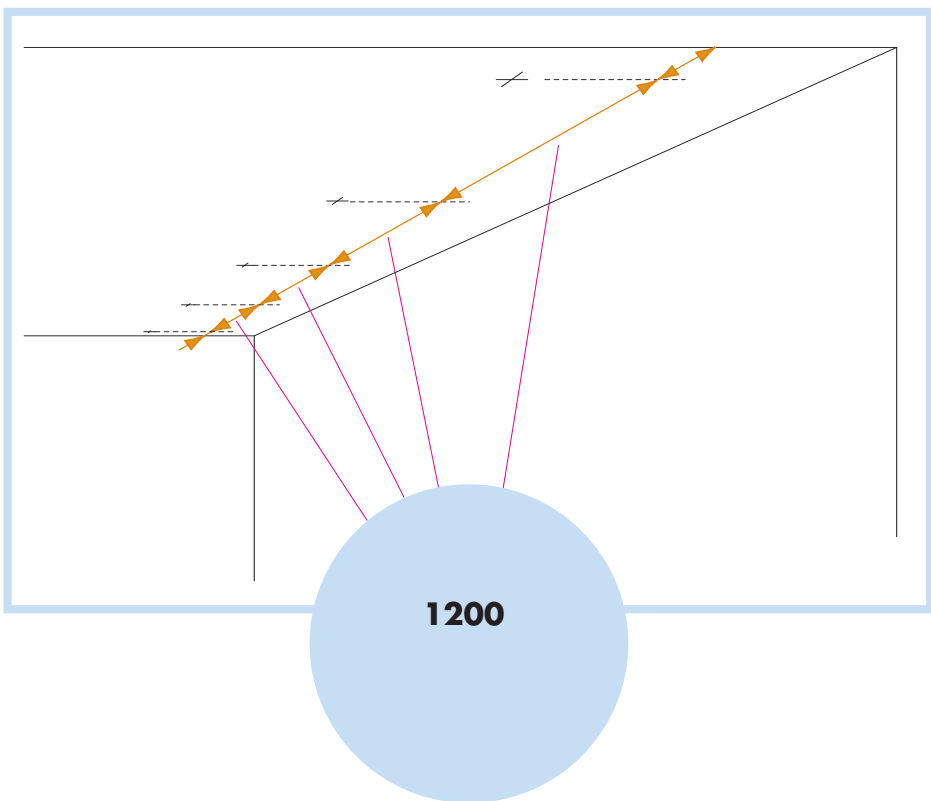

Ecophon Hygiene Performance™ Baffle C4

1200x600
M494C4

© Ecophon Group

1. Hygiene Performance Baffle C4
1200x600

2. Connect Adjustable Hanger C4

3. Connect T-24 Main Runner C4

4. Connect T-24 Cross Tee C4,
L=600 mm

5. Connect Baffle Clip C4

6. Connect Guiding Pin

7. Connect Fixing Plate C4

8. Connect Anchor Screw C4

1200x600

1200 x 5

Ecophon
SAINT-GOBAIN

www.ecophon.com

1

2

3

4

5

6

8

9