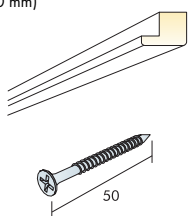

Connect Wood trim

on Wood/Wood fibre/Aluminium

1. Ecophon Focus B/C/F

2. Connect Wood trim (20 mm)

3. Screw

4. Ecophon Master B/C/F

5. Connect Wood trim (40 mm)

6. Screw