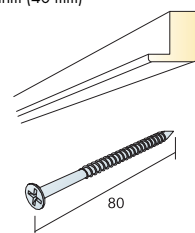

Connect Wood trim

on Wood/Wood fibre/Aluminium

1. Ecophon Focus B/C/F

2. Connect Wood trim (20 mm)

3. Screw

4. Ecophon Master B/C/F

5. Connect Wood trim (40 mm)

6. Screw