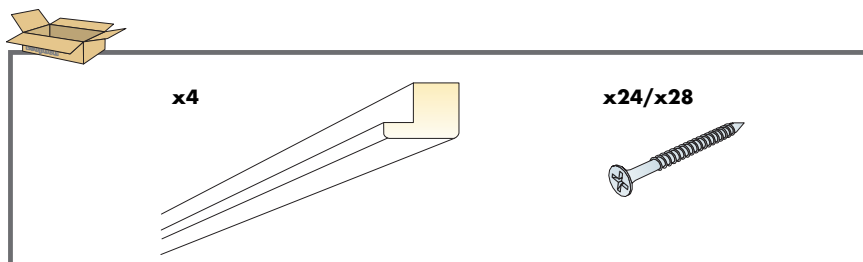

Connect Wood trim

on Wood/Wood fibre/Aluminium

1. Ecophon Focus B/C/F

2. Connect Wood trim (20 mm)

3. Screw

4. Ecophon Master B/C/F

5. Connect Wood trim (40 mm)

6. Screw