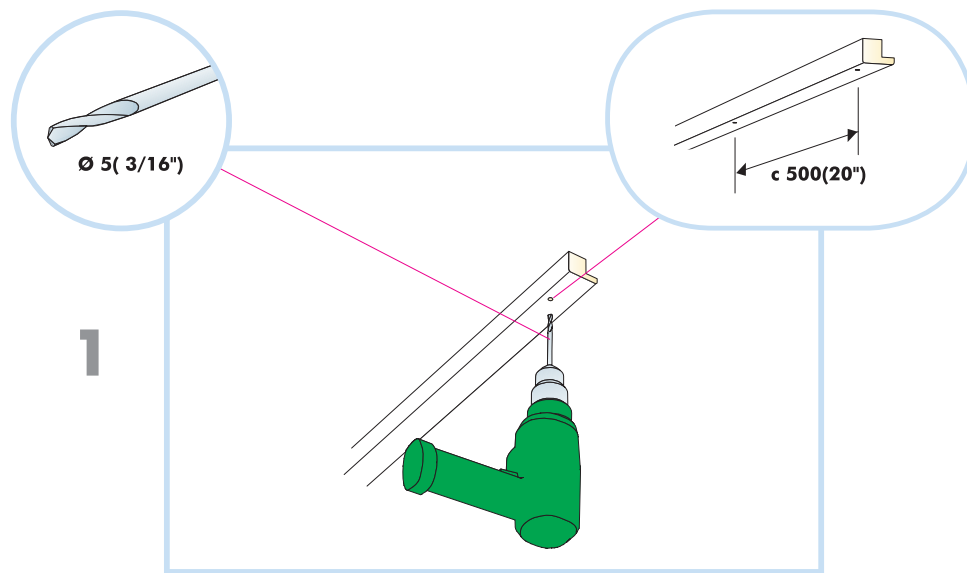

Connect Wood trim

on Wood/Wood fibre/Aluminium

1. Ecophon Focus B/C/F

2. Connect Wood trim (20 mm)

3. Screw

4. Ecophon Master B/C/F

5. Connect Wood trim (40 mm)

6. Screw