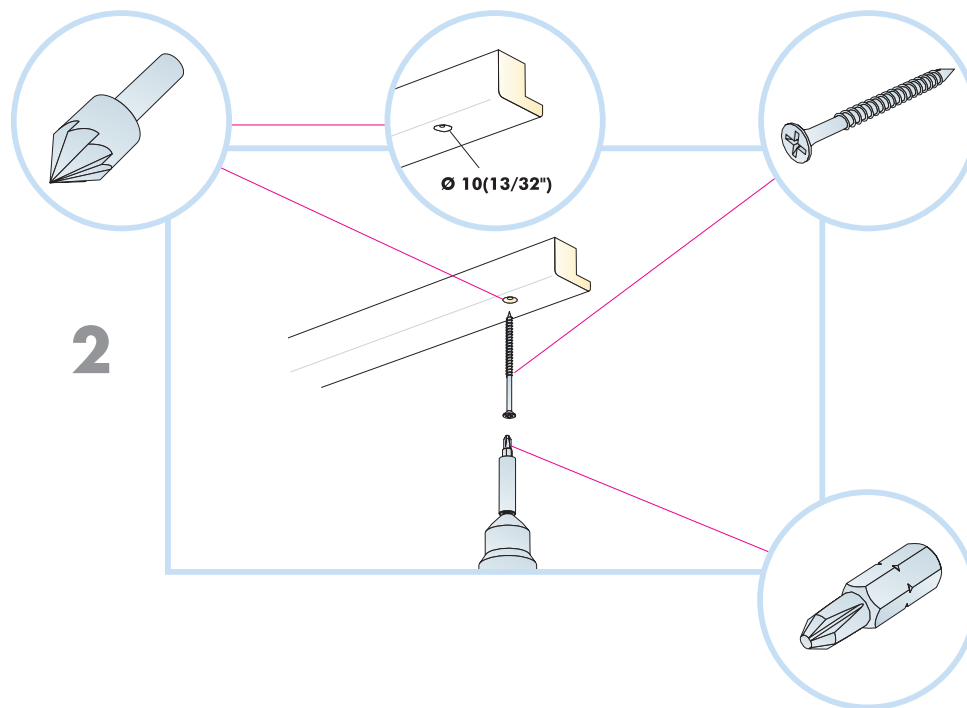

Connect Wood trim

on Wood/Wood fibre/Aluminium

1. Ecophon Focus B/C/F

2. Connect Wood trim (20 mm)

3. Screw

4. Ecophon Master B/C/F

5. Connect Wood trim (40 mm)

6. Screw

1

2

Installation guide